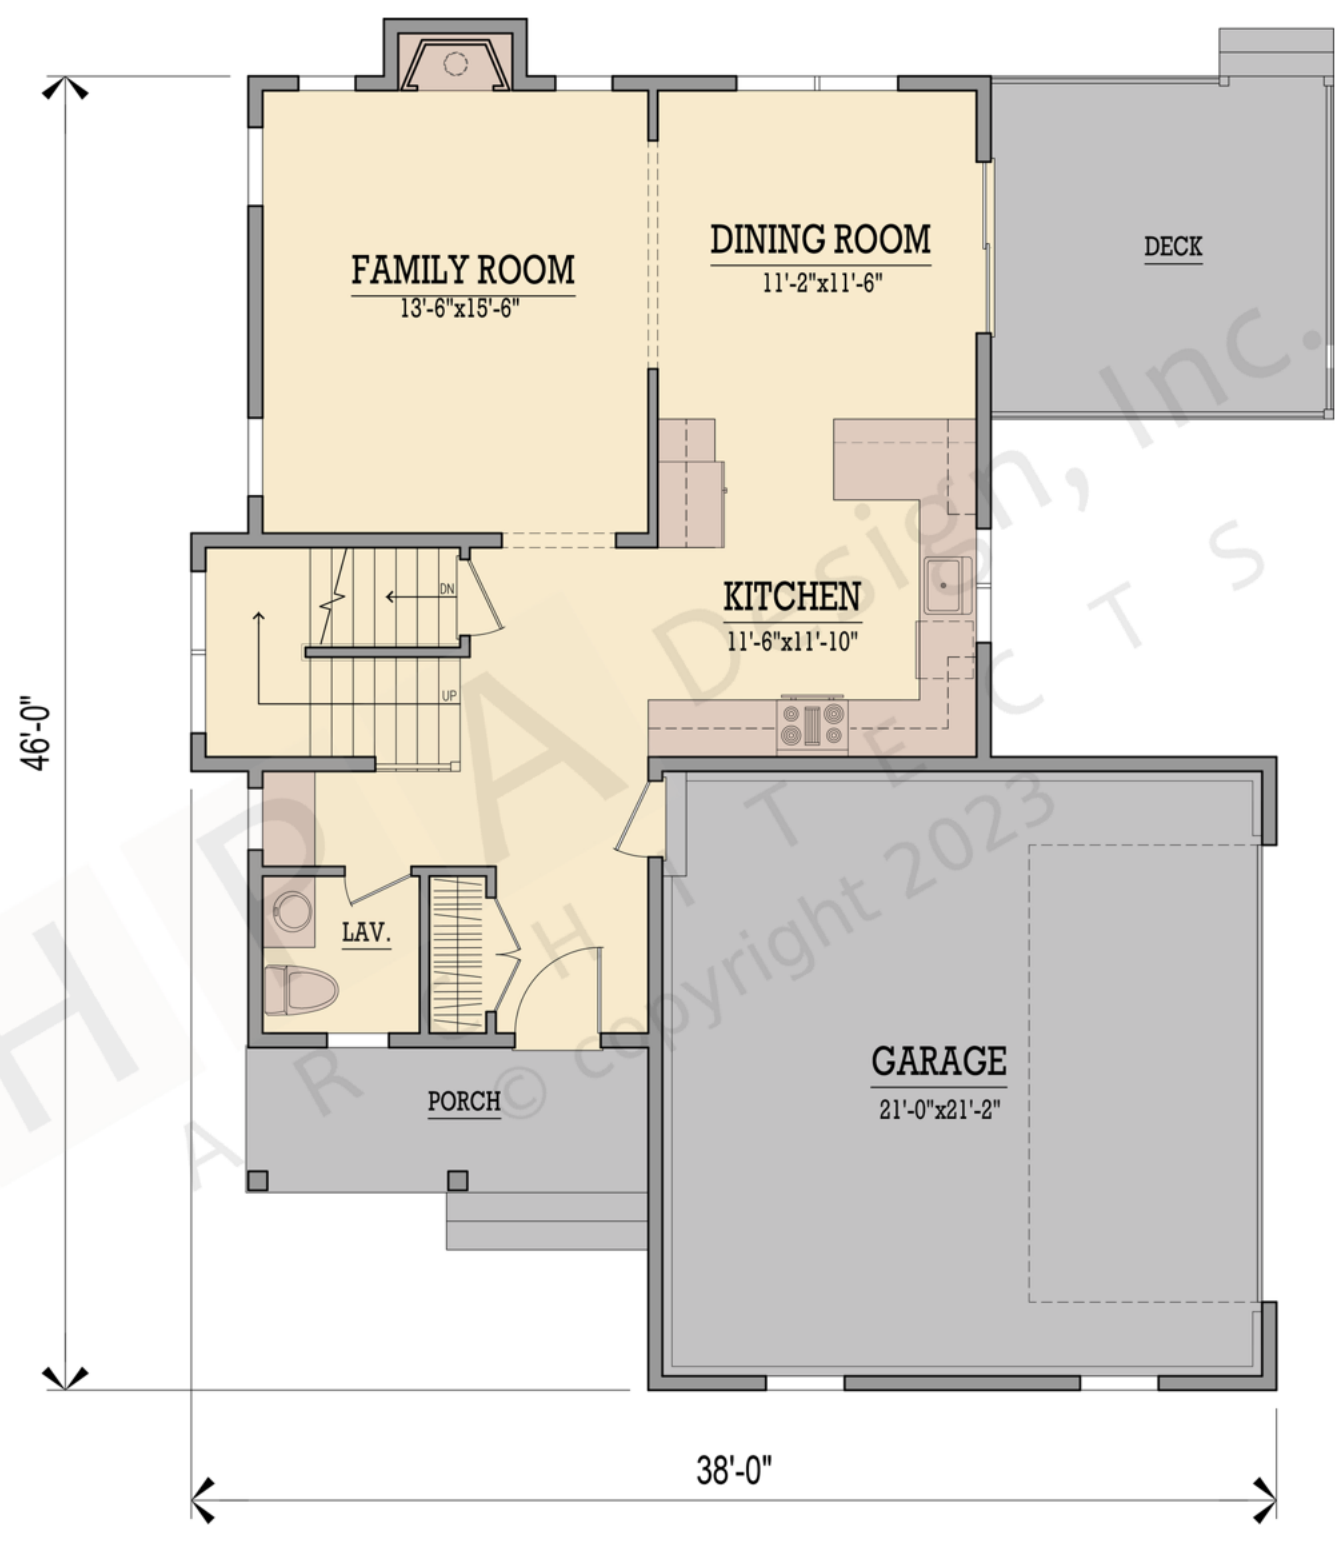

First:	790	Bonus:	
Second:	927	Basement:	
Total:	1717	Attic:	

The square footage indicated is living space calculated from the exterior face of the wall stud. It does not include decks, porches, garages, volumes, uninhabitable & unconditioned spaces. All dimensions and square footages are approximate and subject to change without notice. HPA Design, Inc. assumes no responsibility for technical, typographical and other inaccuracies for errors. © copyright 2022 HPA Design, inc.

The square footage indicated is living space calculated from the exterior face of the wall stud. It does not include decks, porches, garages, volumes, uninhabitable & unconditioned spaces. All dimensions and square footages are approximate and subject to change without notice. HPA Design, Inc. assumes no responsibility for technical, typographical and other inaccuracies for errors. © copyright 2022 HPA Design, inc.