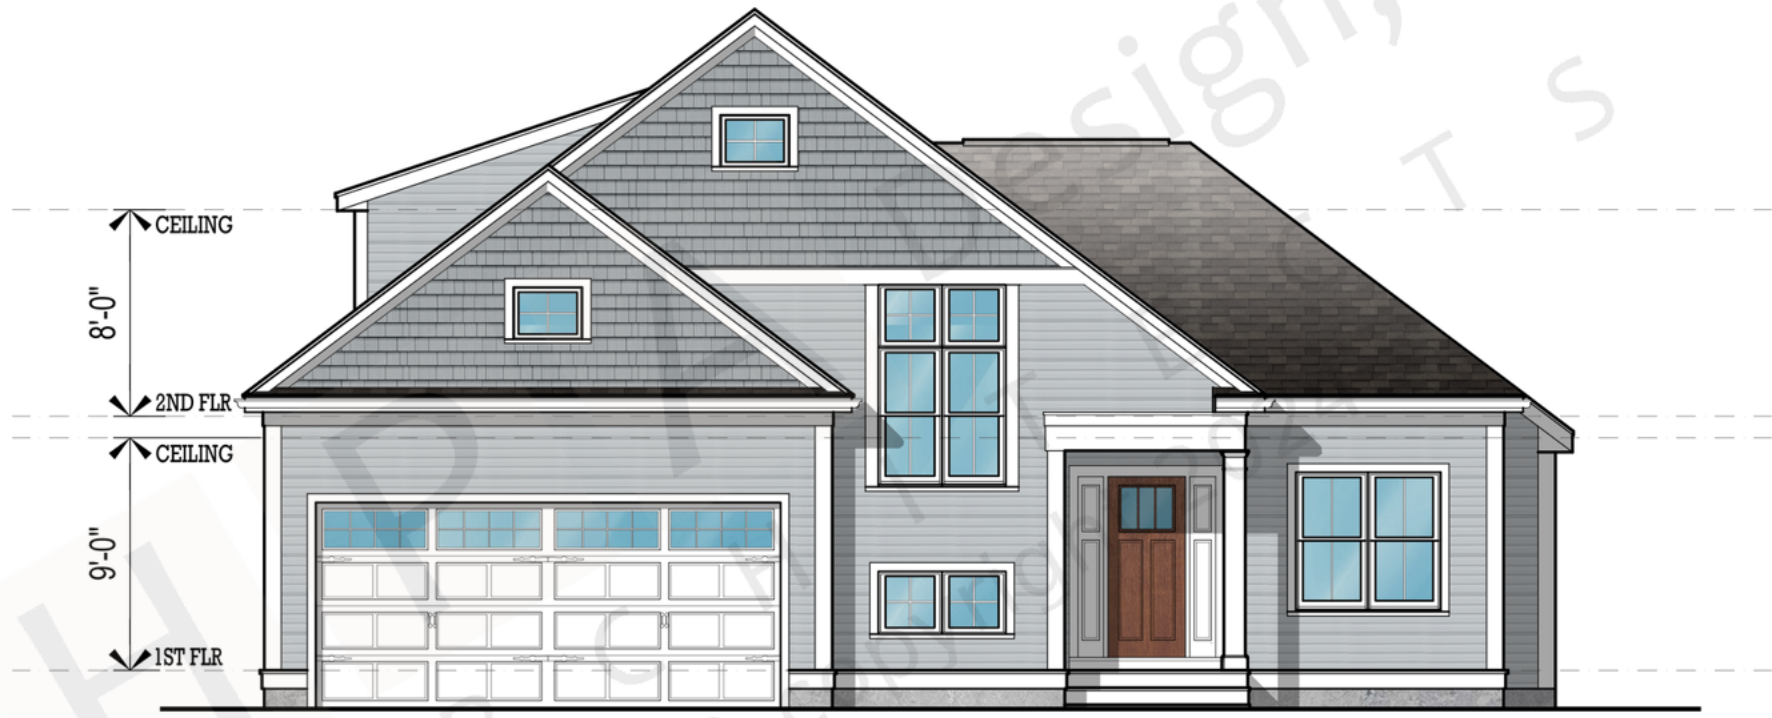

First: 1737 Bonus:  
Second: 1012 Basement:  
Total: 2749 Attic:

The square footage indicated is living space calculated from the exterior face of the wall stud. It does not include decks, porches, garages, volumes, uninhabitable & unconditioned spaces. All dimensions and square footages are approximate and subject to change without notice. HPA Design, Inc. assumes no responsibility for technical, typographical and other inaccuracies for errors. © copyright 2024 HPA Design, inc.

The square footage indicated is living space calculated from the exterior face of the wall stud. It does not include decks, porches, garages, volumes, uninhabitable & unconditioned spaces. All dimensions and square footages are approximate and subject to change without notice. HPA Design, Inc. assumes no responsibility for technical, typographical and other inaccuracies for errors. © copyright 2024 HPA Design, inc.