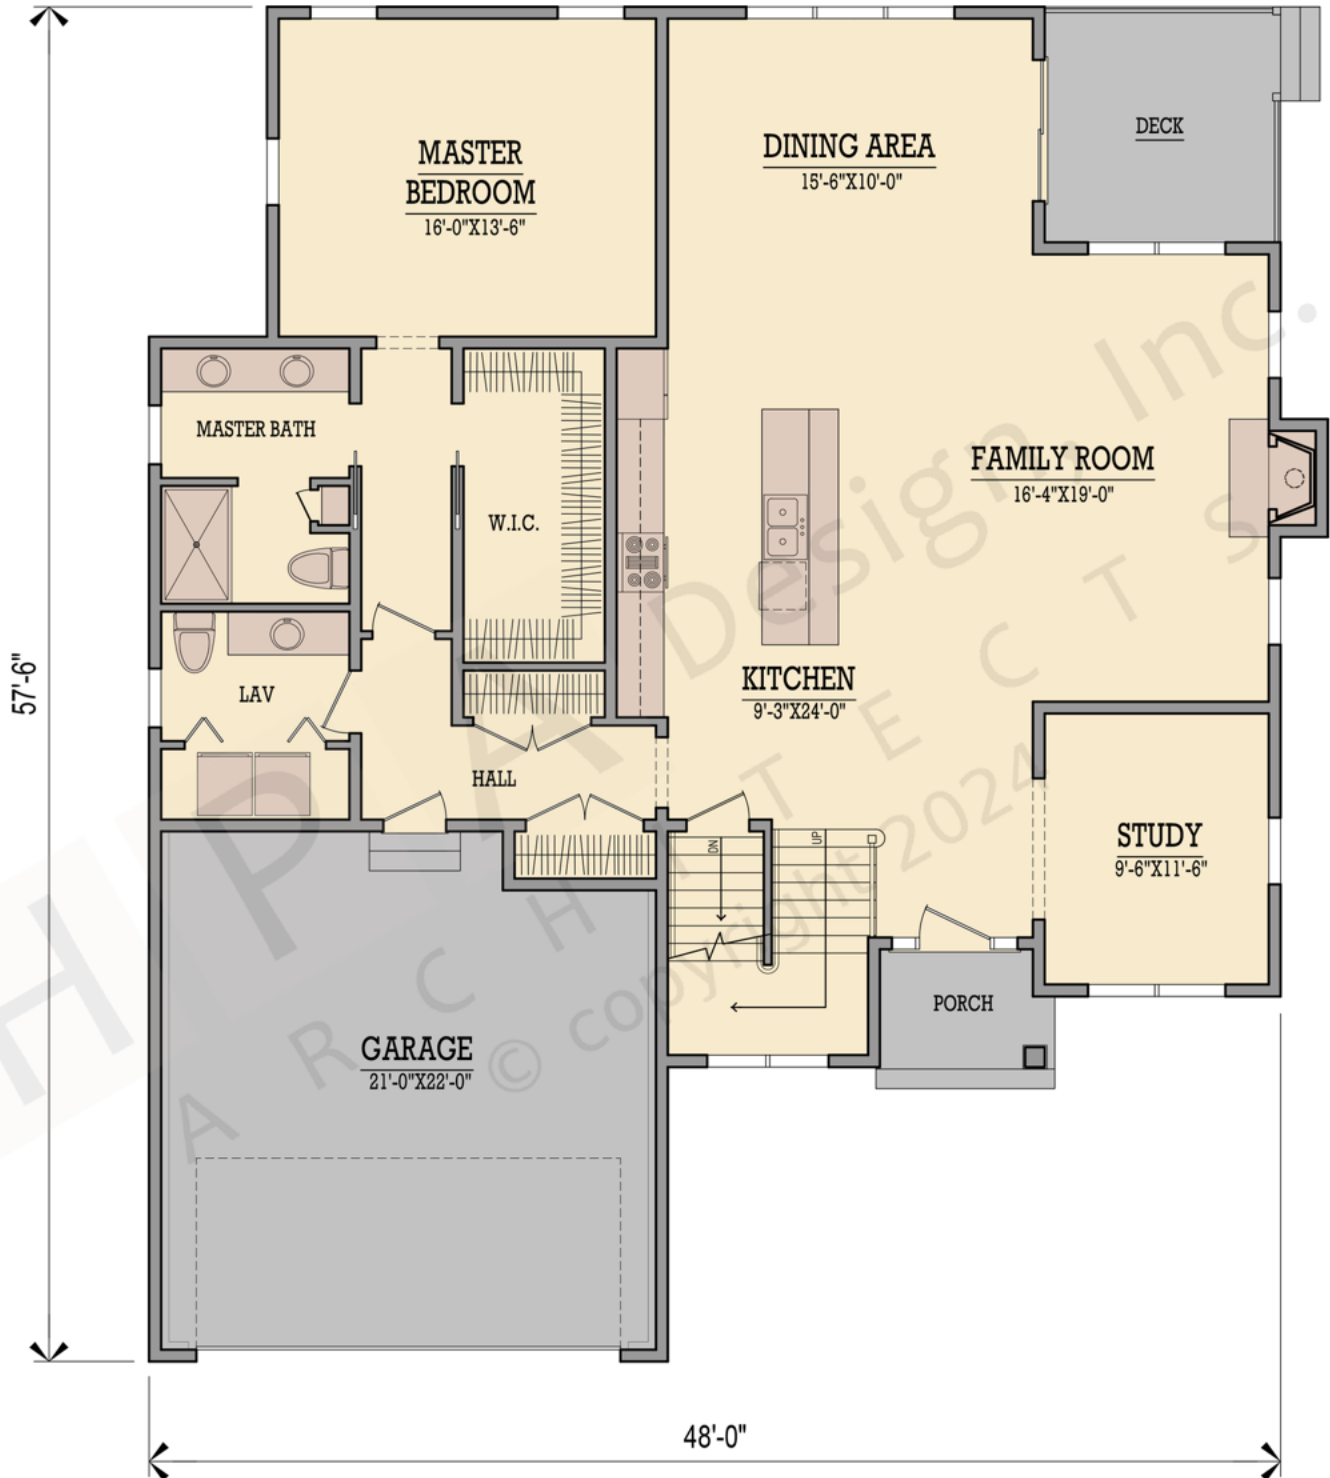

First: 1737 Bonus:  
Second: 1012 Basement:  
Total: 2749 Attic:

The square footage indicated is living space calculated from the exterior face of the wall stud. It does not include decks, porches, garages, volumes, uninhabitable & unconditioned spaces. All dimensions and square footages are approximate and subject to change without notice. HPA Design, Inc. assumes no responsibility for technical, typographical and other inaccuracies for errors. © copyright 2024 HPA Design, inc.

The square footage indicated is living space calculated from the exterior face of the wall stud. It does not include decks, porches, garages, volumes, uninhabitable & unconditioned spaces. All dimensions and square footages are approximate and subject to change without notice. HPA Design, Inc. assumes no responsibility for technical, typographical and other inaccuracies for errors. © copyright 2024 HPA Design, inc.