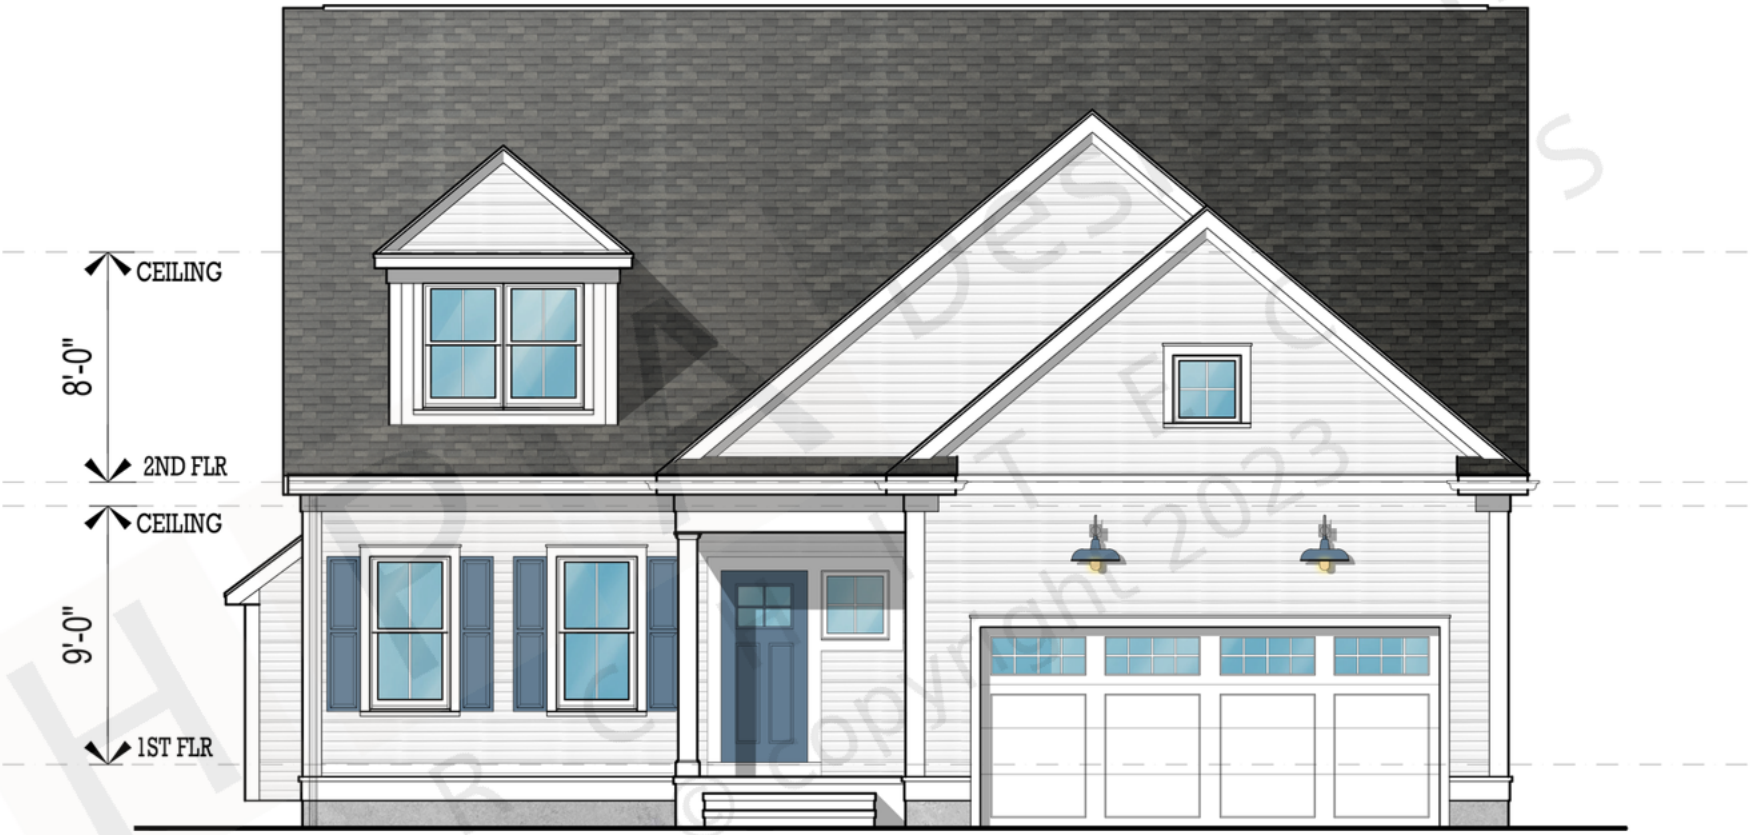

First: 1503 Bonus:
 Second: 859 Basement:
 Total: 2362 Attic:

The square footage indicated is living space calculated from the exterior face of the wall stud. It does not include decks, porches, garages, volumes, uninhabitable & unconditioned spaces. All dimensions and square footages are approximate and subject to change without notice. HPA Design, Inc. assumes no responsibility for technical, typographical and other inaccuracies for errors. © copyright 2022 HPA Design, inc.