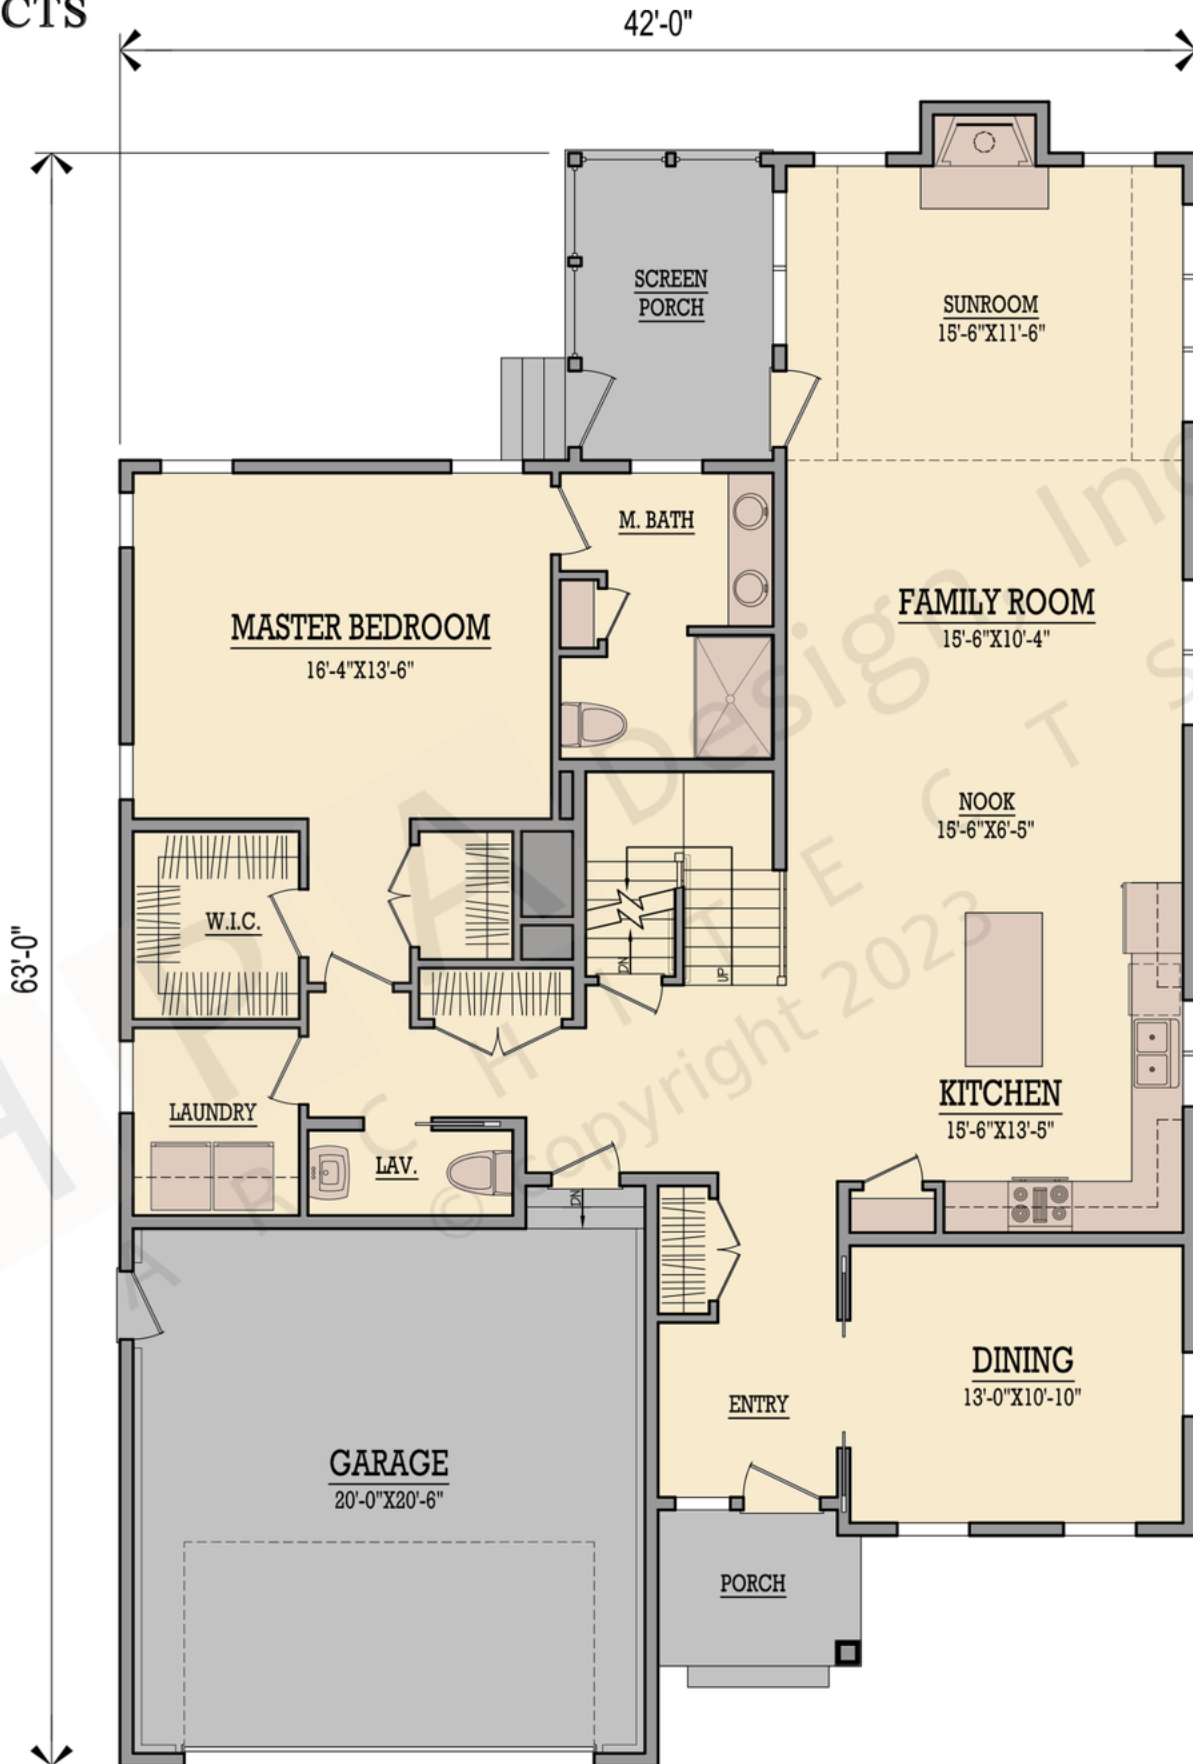

First: 1701 Bonus:
Second: 859 Basement:
Total: 2560 Attic:

The square footage indicated is living space calculated from the exterior face of the wall stud. It does not include decks, porches, garages, volumes, uninhabitable & unconditioned spaces. All dimensions and square footages are approximate and subject to change without notice. HPA Design, Inc. assumes no responsibility for technical, typographical and other inaccuracies for errors. © copyright 2022 HPA Design, inc.