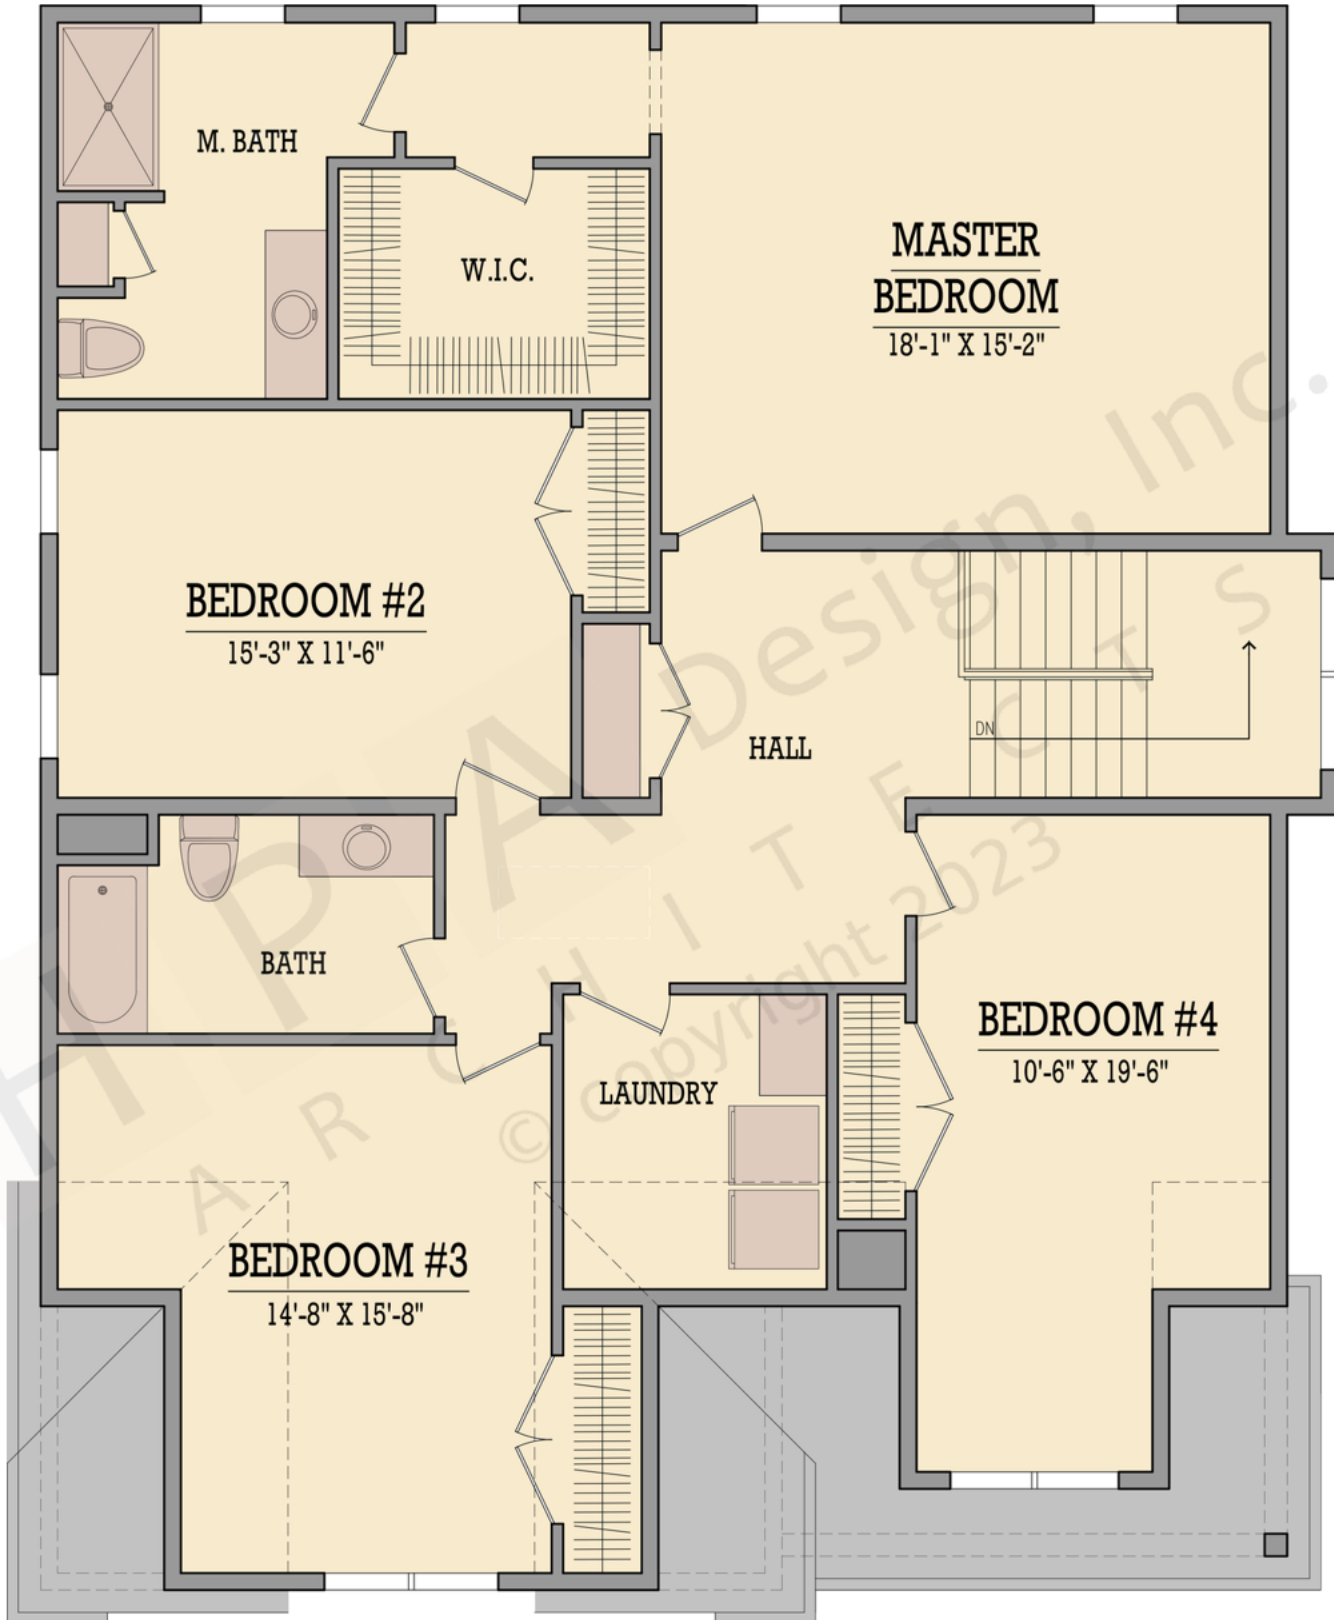

First: 1164 Bonus:
Second: 1607 Basement:
Total: 2771 Attic:

The square footage indicated is living space calculated from the exterior face of the wall stud. It does not include decks, porches, garages, volumes, uninhabitable & unconditioned spaces. All dimensions and square footages are approximate and subject to change without notice. HPA Design, Inc. assumes no responsibility for technical, typographical and other inaccuracies for errors. © copyright 2022 HPA Design, inc.

The square footage indicated is living space calculated from the exterior face of the wall stud. It does not include decks, porches, garages, volumes, uninhabitable & unconditioned spaces. All dimensions and square footages are approximate and subject to change without notice. HPA Design, Inc. assumes no responsibility for technical, typographical and other inaccuracies for errors. © copyright 2022 HPA Design, inc.