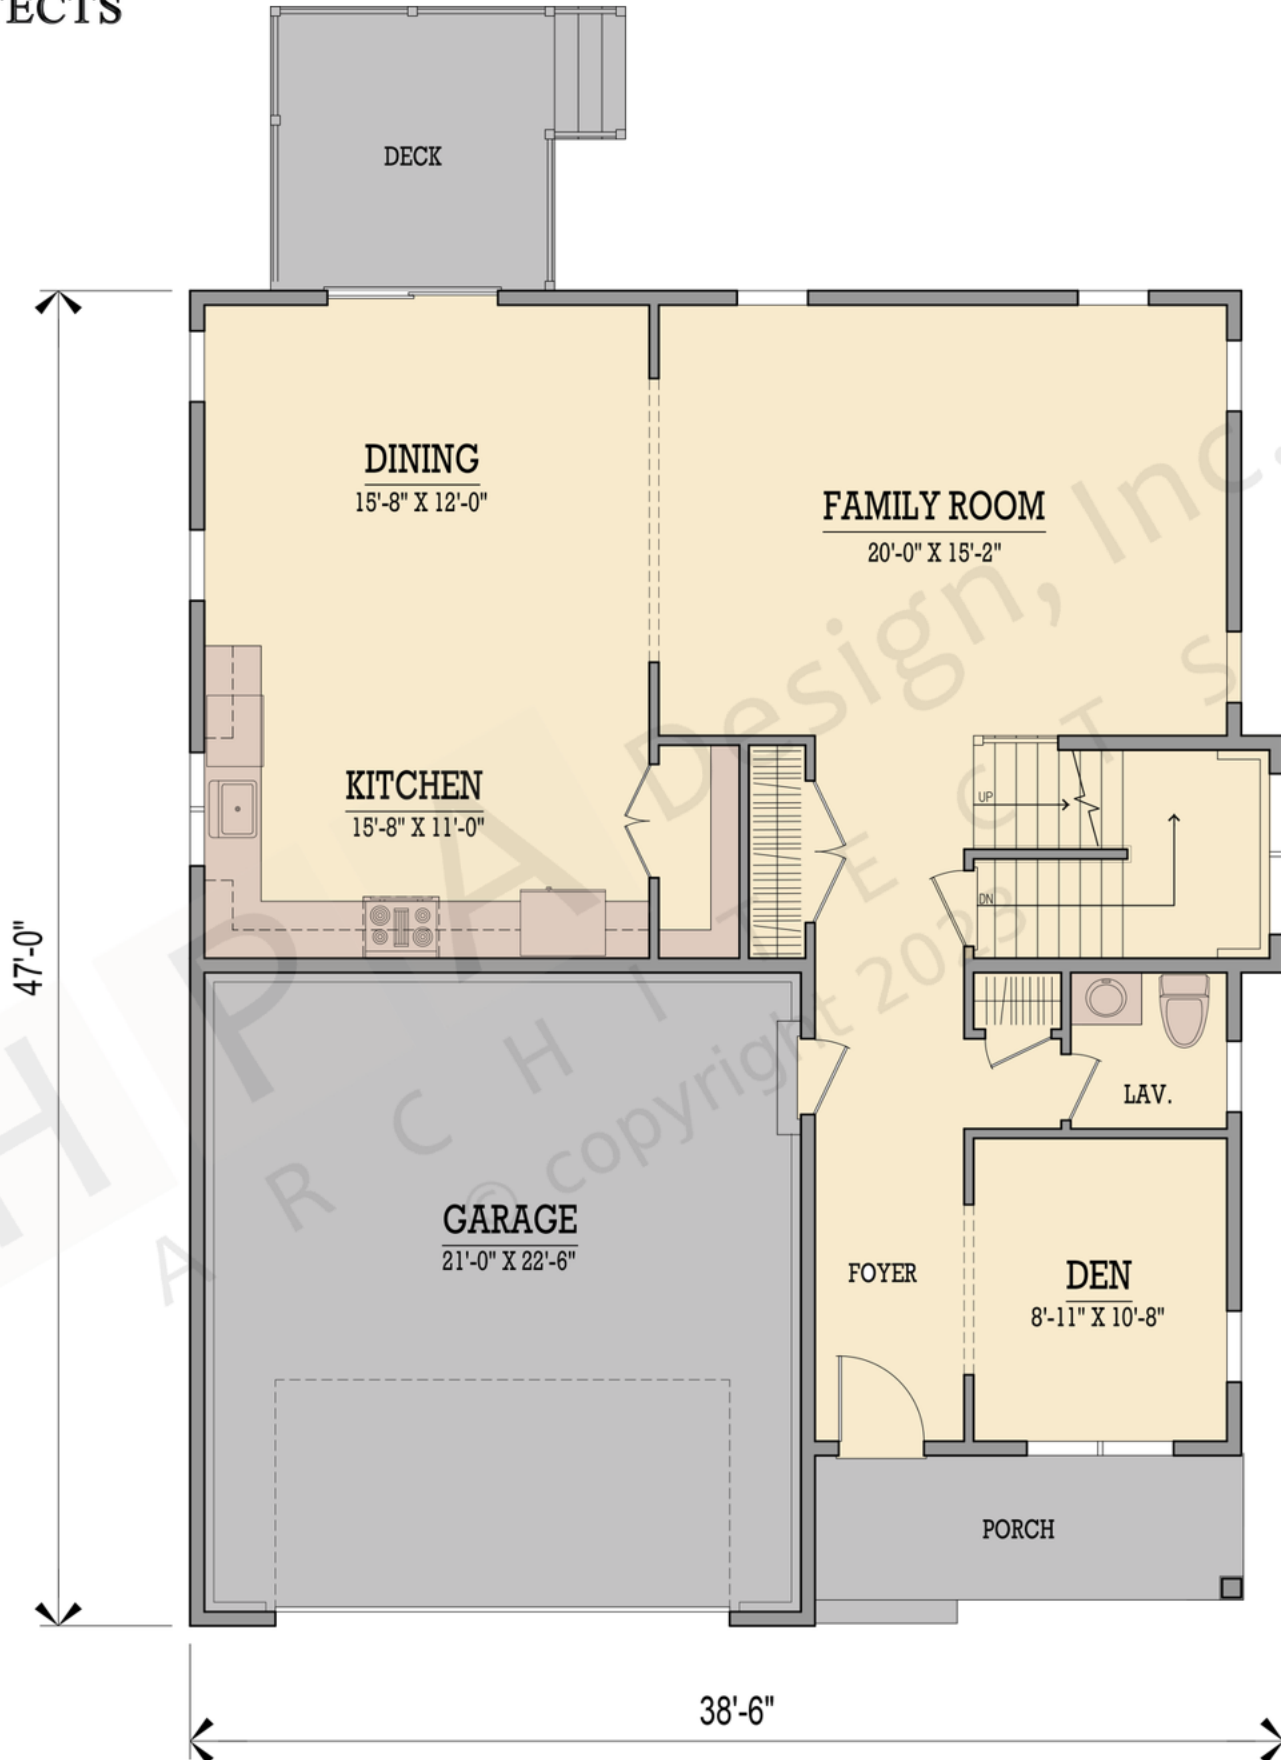

First: 1164 Bonus:
Second: 1607 Basement:
Total: 2771 Attic:

The square footage indicated is living space calculated from the exterior face of the wall stud. It does not include decks, porches, garages, volumes, uninhabitable & unconditioned spaces. All dimensions and square footages are approximate and subject to change without notice. HPA Design, Inc. assumes no responsibility for technical, typographical and other inaccuracies for errors. © copyright 2022 HPA Design, inc.

The square footage indicated is living space calculated from the exterior face of the wall stud. It does not include decks, porches, garages, volumes, uninhabitable & unconditioned spaces. All dimensions and square footages are approximate and subject to change without notice. HPA Design, Inc. assumes no responsibility for technical, typographical and other inaccuracies for errors. © copyright 2022 HPA Design, inc.