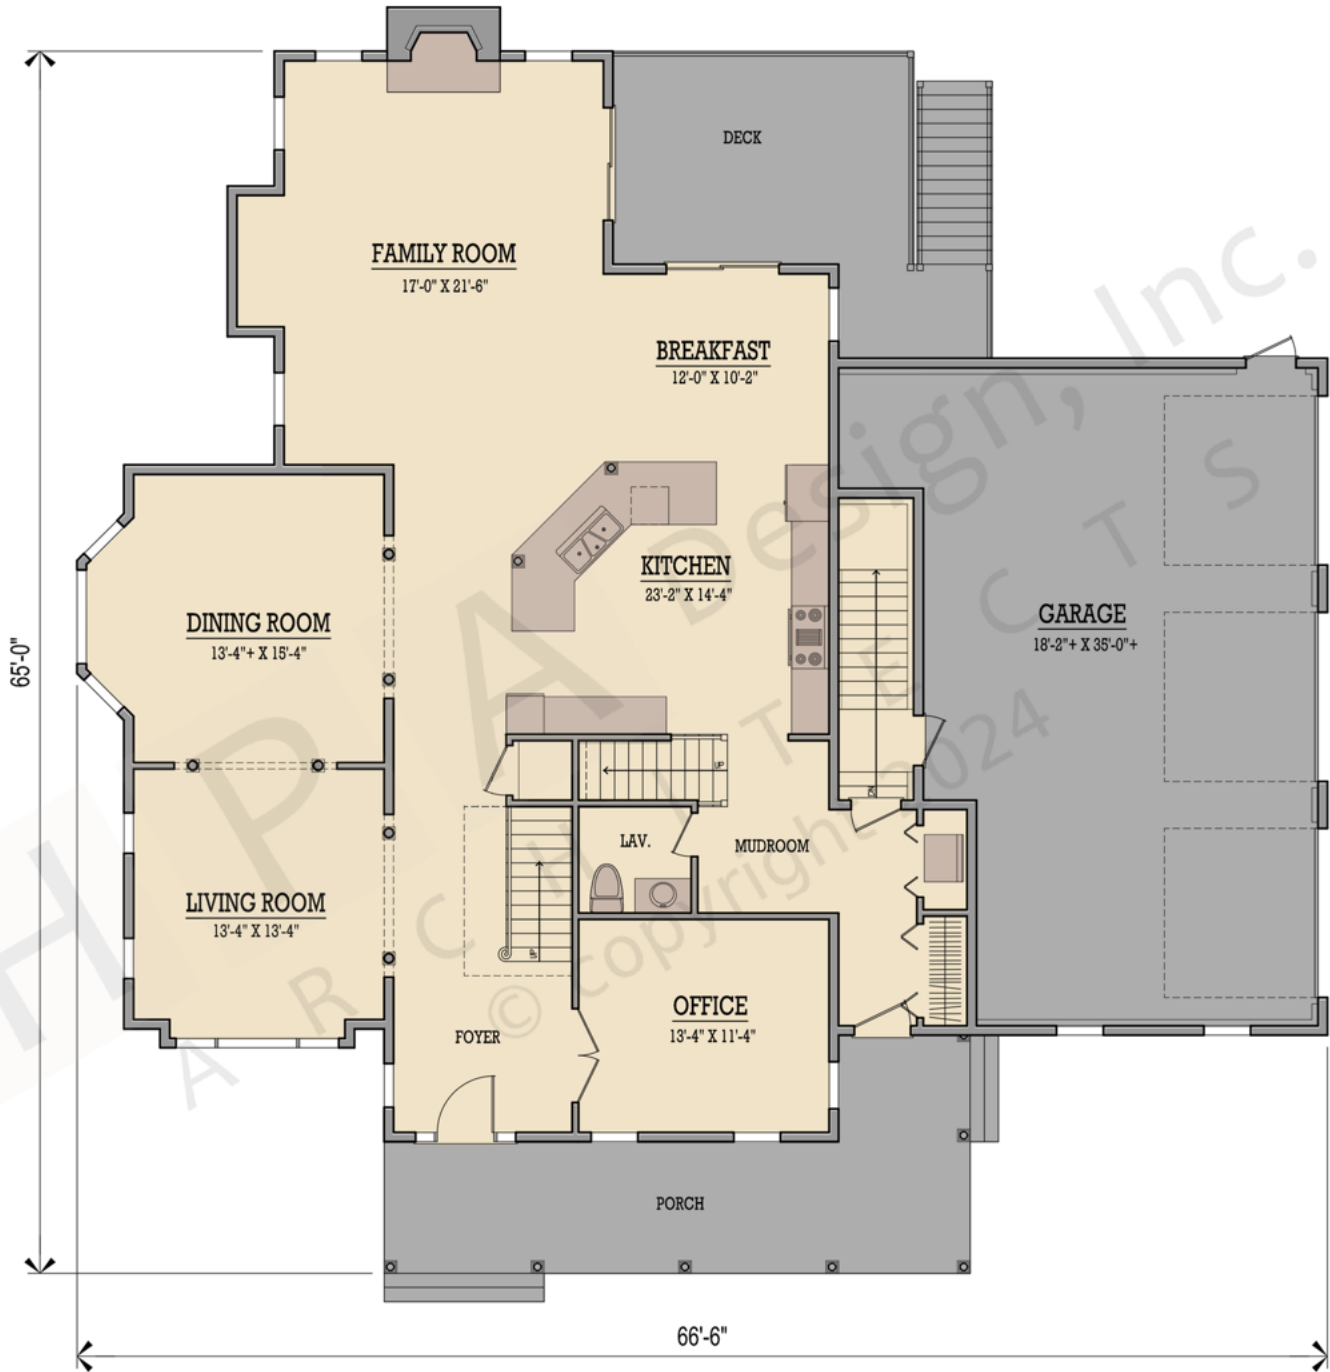

First: 1942 Bonus:
 Second: 2071 Basement:
 Total: 4013 Attic:

The square footage indicated is living space calculated from the exterior face of the wall stud. It does not include decks, porches, garages, volumes, uninhabitable & unconditioned spaces. All dimensions and square footages are approximate and subject to change without notice. HPA Design, Inc. assumes no responsibility for technical, typographical and other inaccuracies for errors. © copyright 2023 HPA Design, inc.