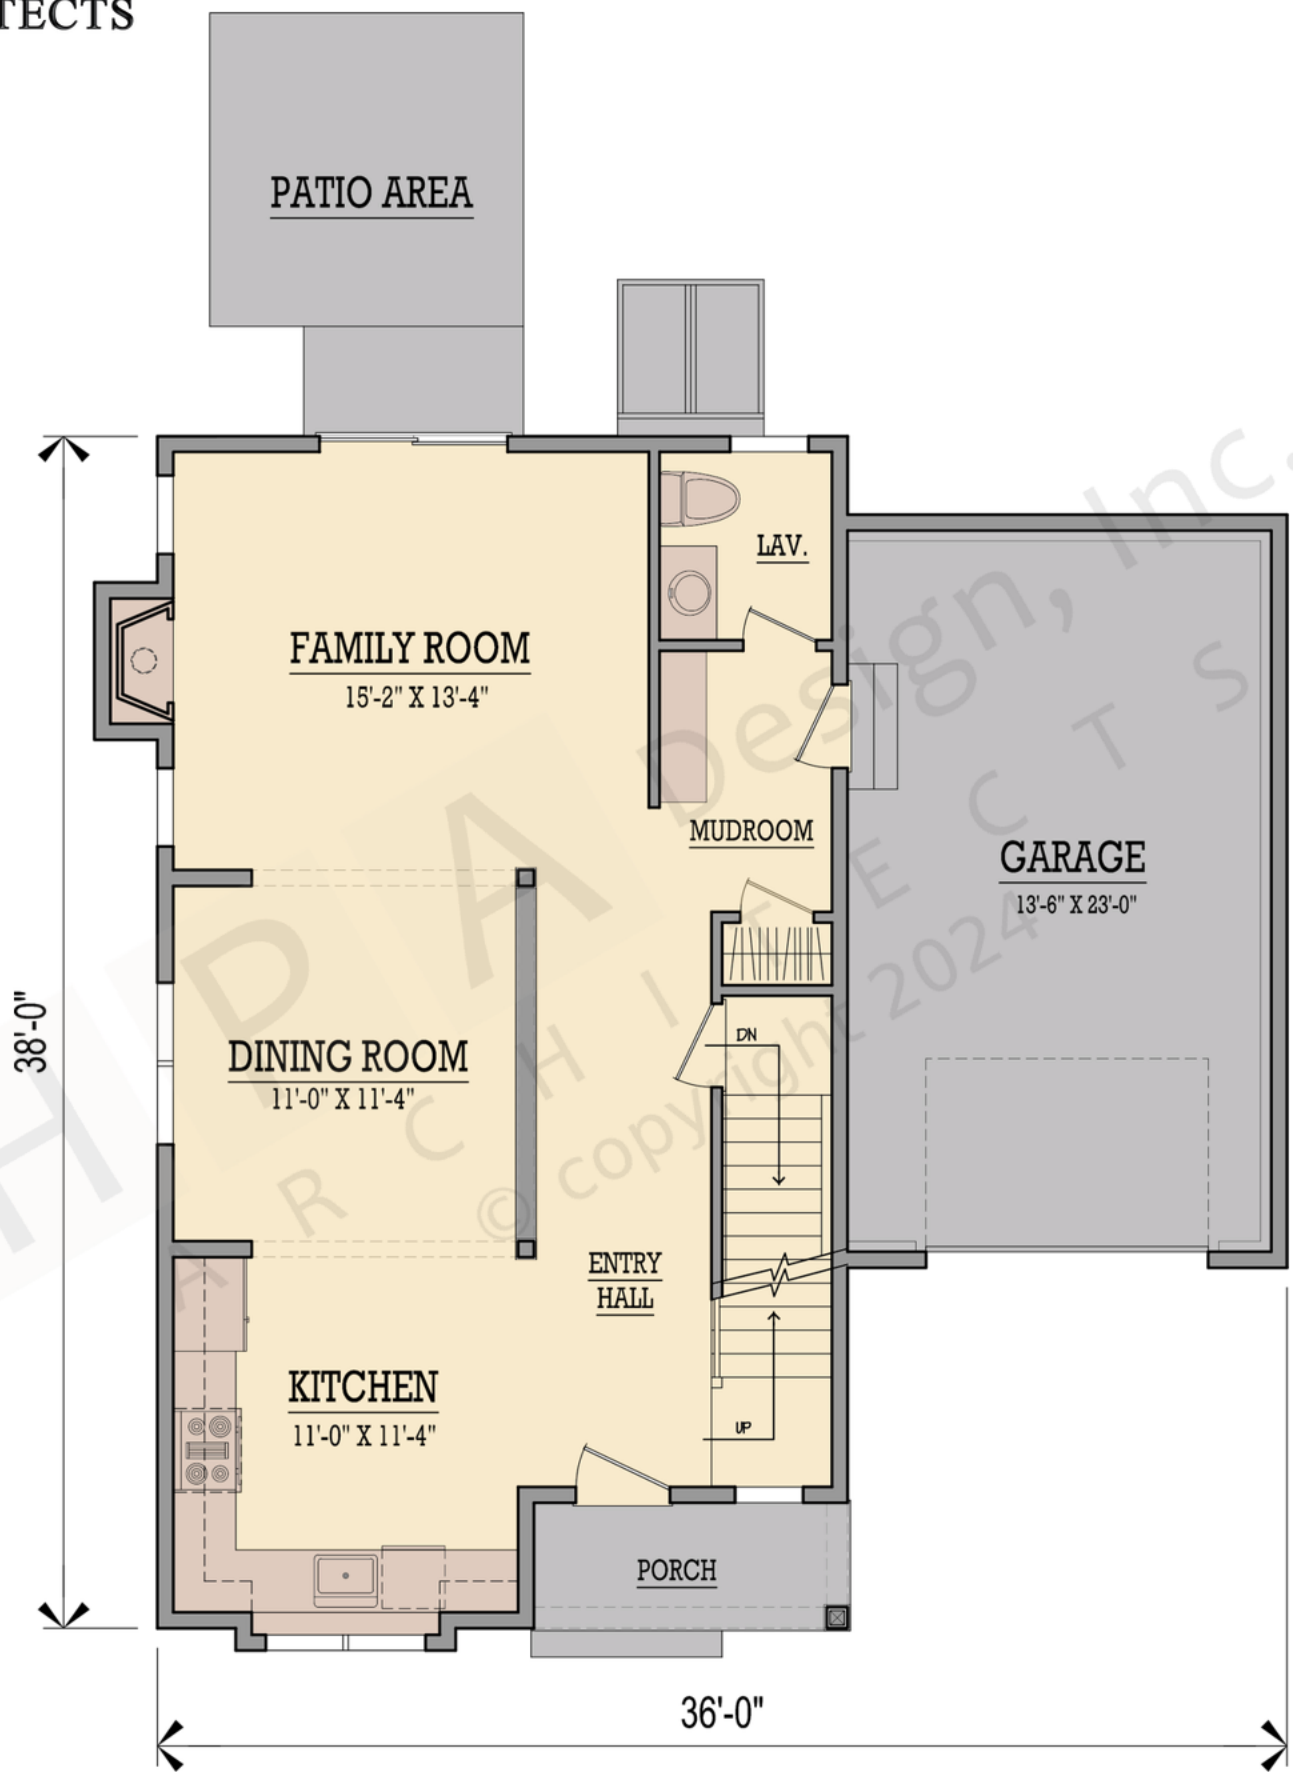

First: 796 Bonus:
Second: 1007 Basement:
Total: 1803 Attic:

The square footage indicated is living space calculated from the exterior face of the wall stud. It does not include decks, porches, garages, volumes, uninhabitable & unconditioned spaces. All dimensions and square footages are approximate and subject to change without notice. HPA Design, Inc. assumes no responsibility for technical, typographical and other inaccuracies for errors. © copyright 2024 HPA Design, inc.