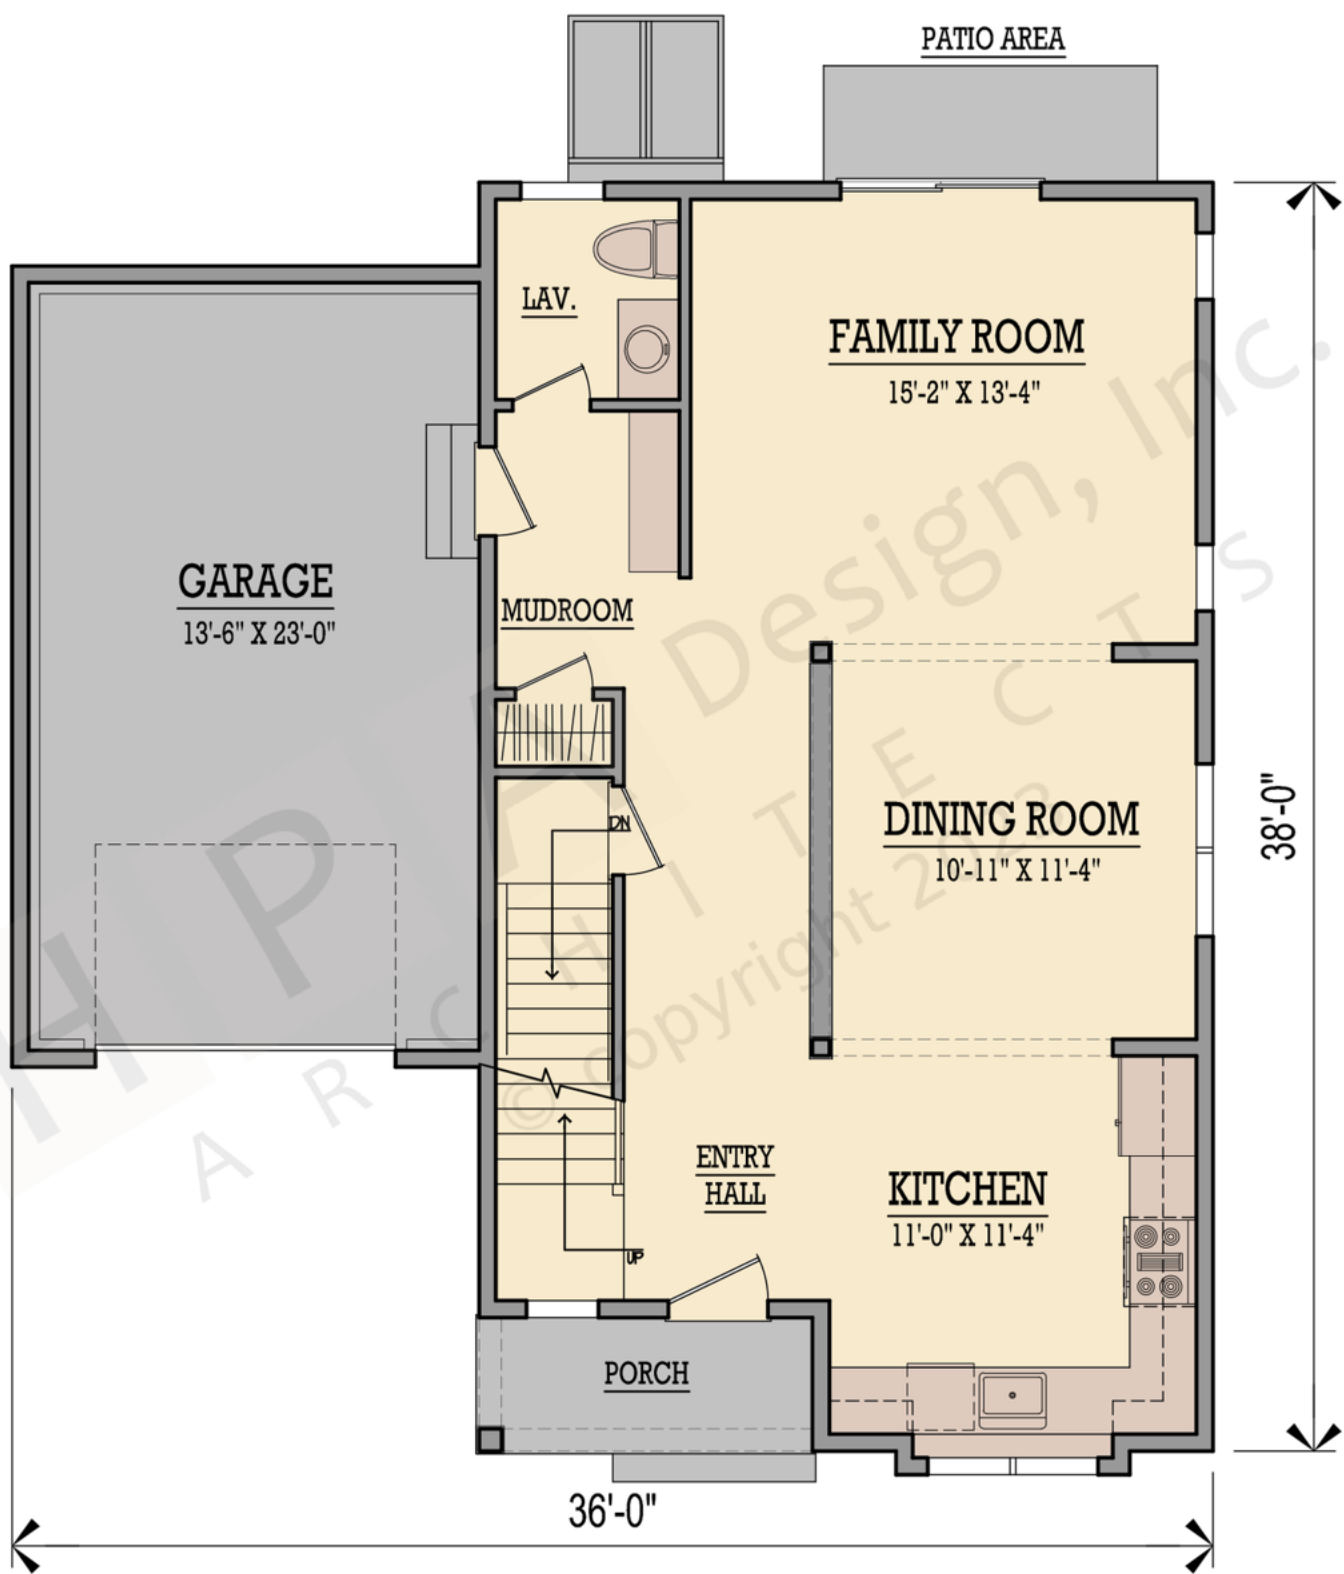

First: 796 Bonus:
 Second: 1007 Basement:
 Total: 1803 Attic:

The square footage indicated is living space calculated from the exterior face of the wall stud. It does not include decks, porches, garages, volumes, uninhabitable & unconditioned spaces. All dimensions and square footages are approximate and subject to change without notice. HPA Design, Inc. assumes no responsibility for technical, typographical and other inaccuracies for errors. © copyright 2022 HPA Design, inc.

The square footage indicated is living space calculated from the exterior face of the wall stud. It does not include decks, porches, garages, volumes, uninhabitable & unconditioned spaces. All dimensions and square footages are approximate and subject to change without notice. HPA Design, Inc. assumes no responsibility for technical, typographical and other inaccuracies for errors. © copyright 2022 HPA Design, inc.