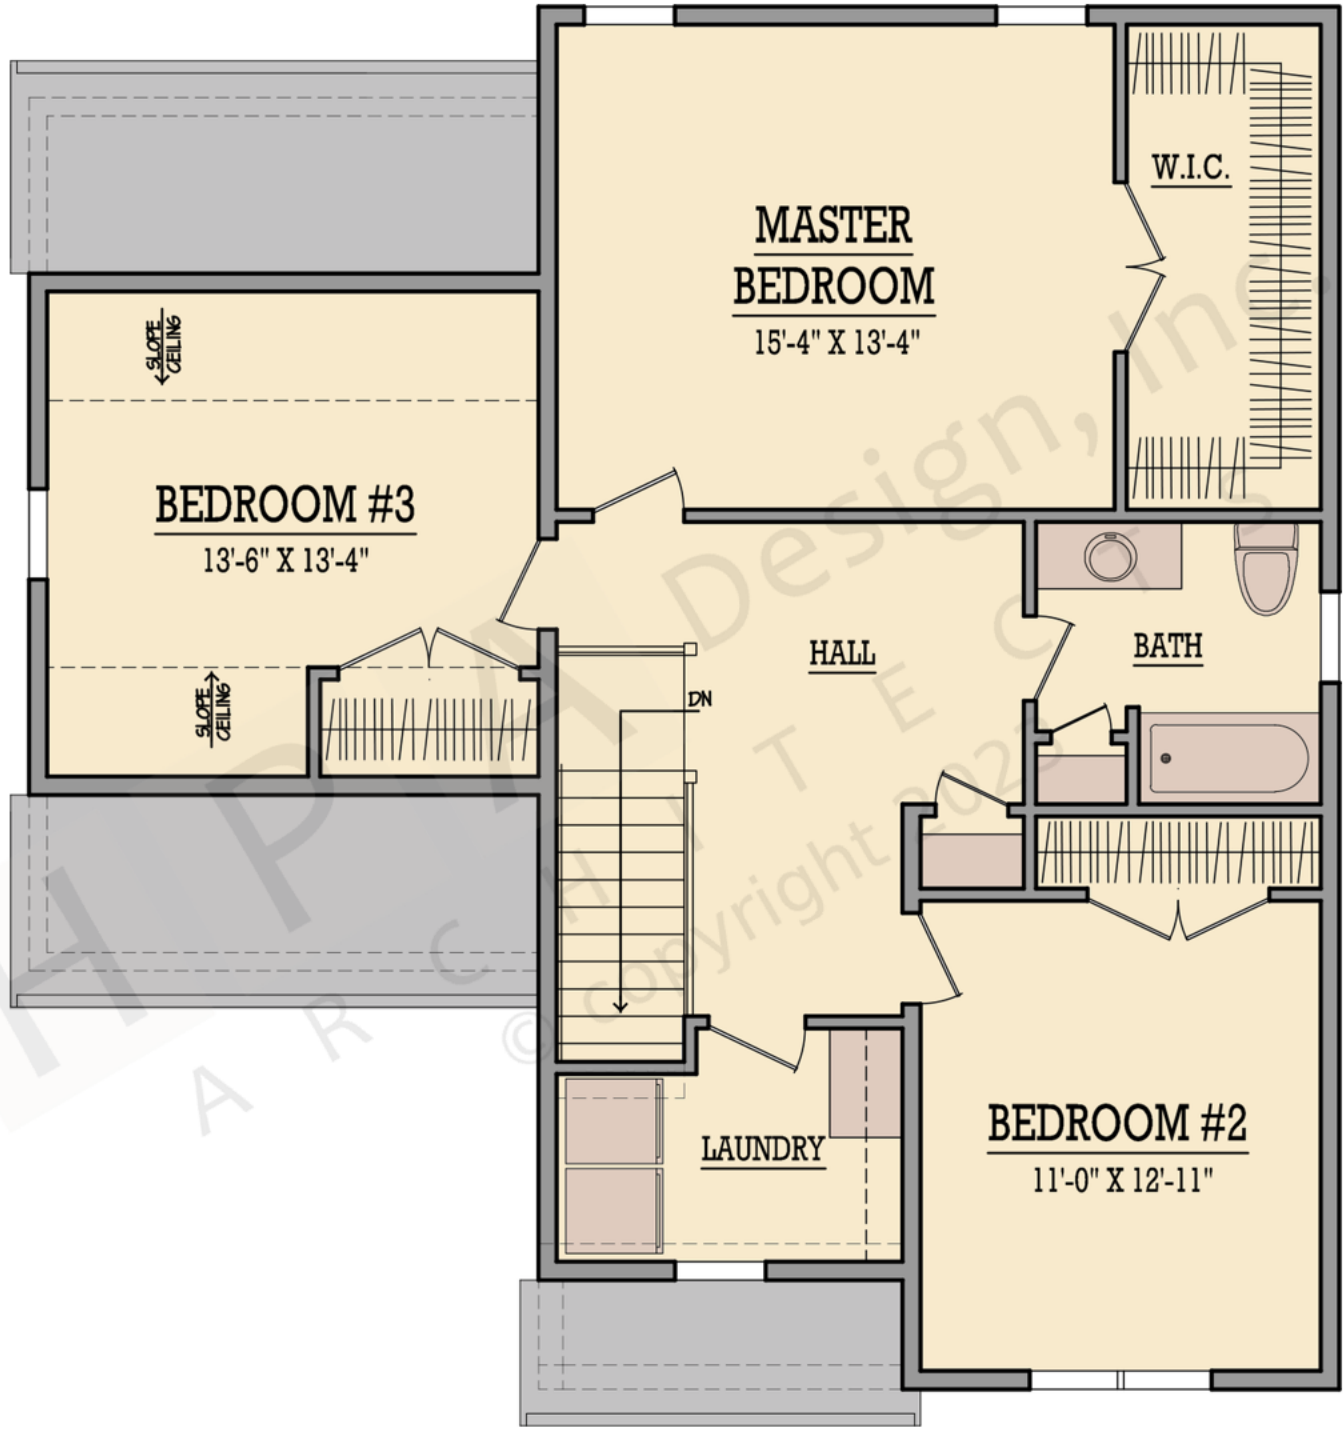

First: 796 Bonus:
 Second: 1007 Basement:
 Total: 1803 Attic:

The square footage indicated is living space calculated from the exterior face of the wall stud. It does not include decks, porches, garages, volumes, uninhabitable & unconditioned spaces. All dimensions and square footages are approximate and subject to change without notice. HPA Design, Inc. assumes no responsibility for technical, typographical and other inaccuracies for errors. © copyright 2022 HPA Design, inc.

The square footage indicated is living space calculated from the exterior face of the wall stud. It does not include decks, porches, garages, volumes, uninhabitable & unconditioned spaces. All dimensions and square footages are approximate and subject to change without notice. HPA Design, Inc. assumes no responsibility for technical, typographical and other inaccuracies for errors. © copyright 2022 HPA Design, inc.