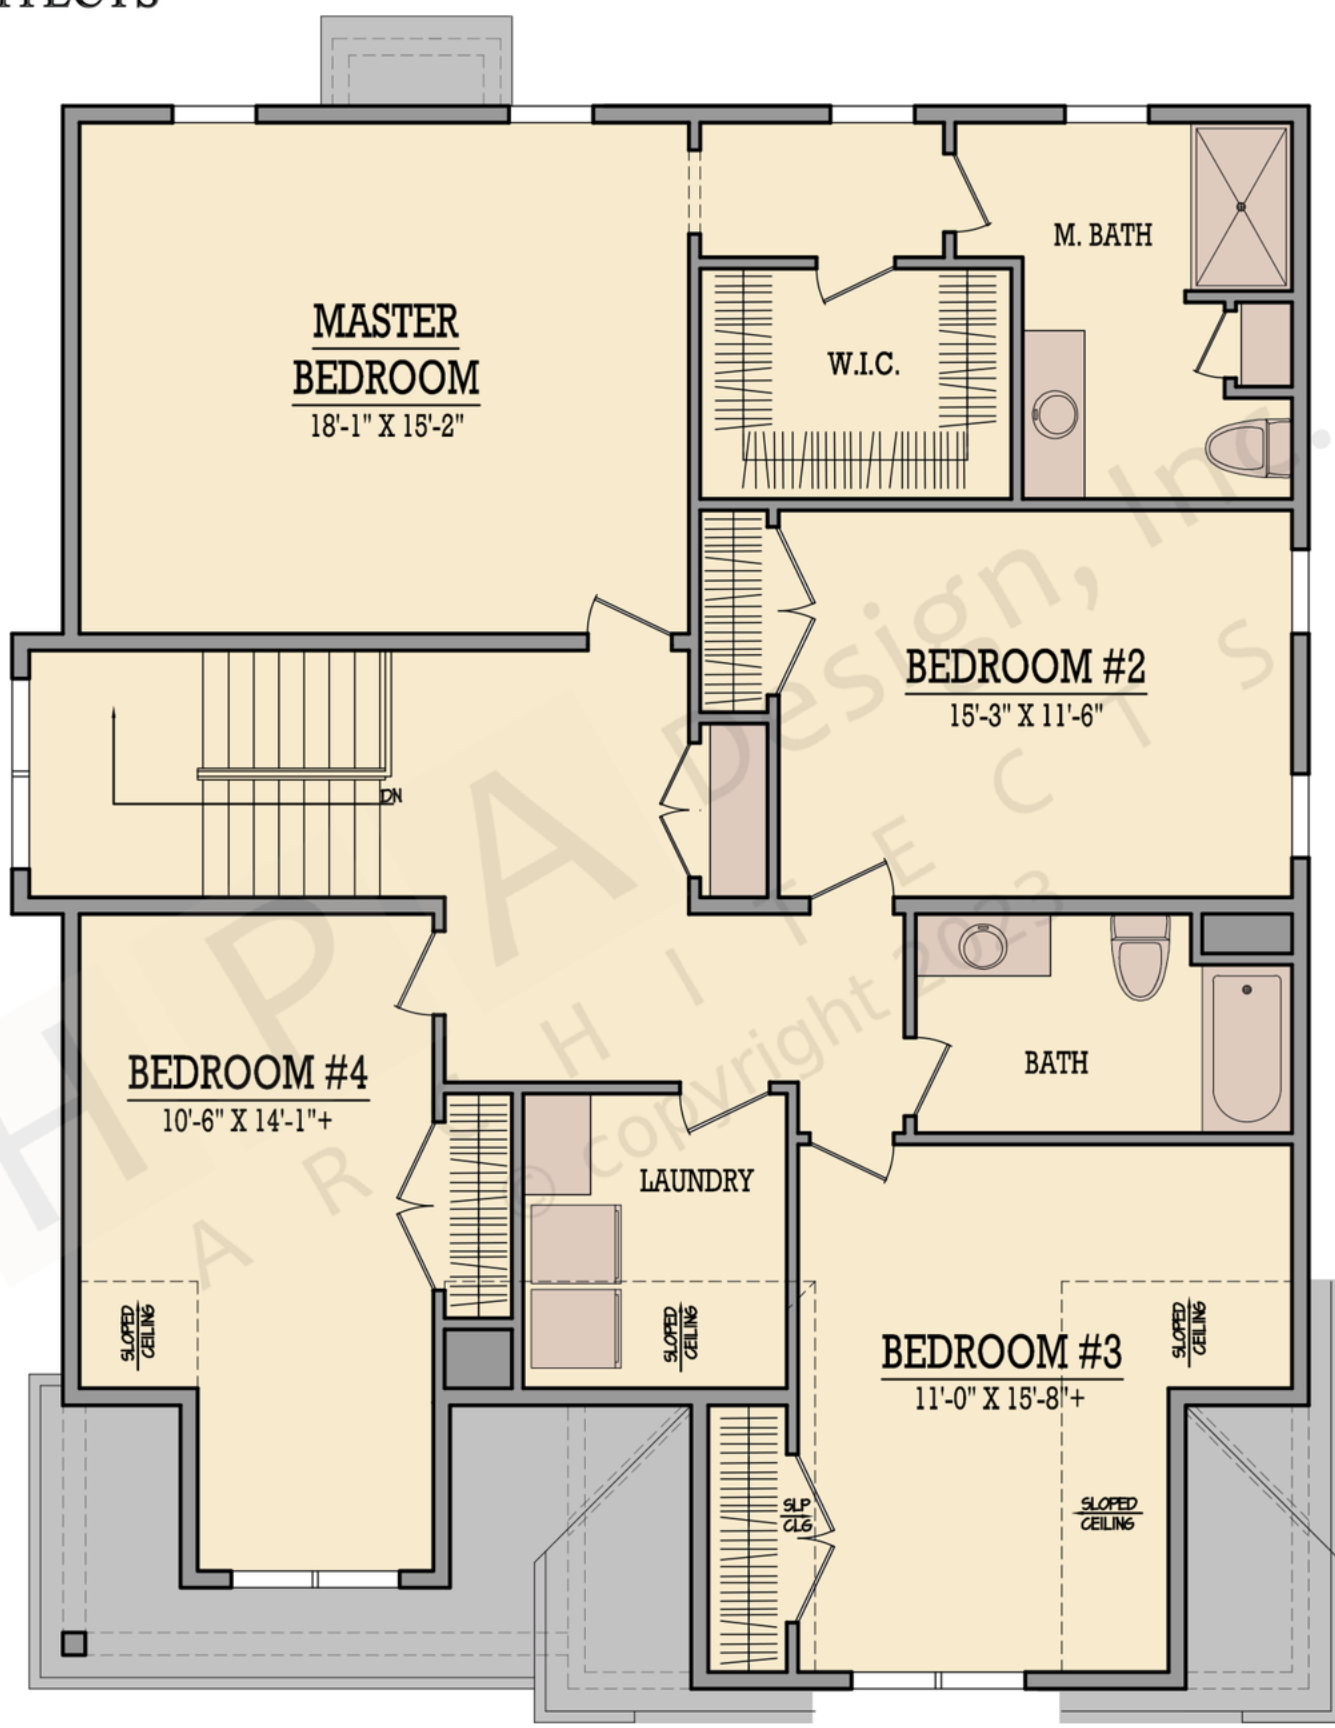

First: 1164 Bonus:
Second: 1607 Basement:
Total: 2771 Attic:

The square footage indicated is living space calculated from the exterior face of the wall stud. It does not include decks, porches, garages, volumes, uninhabitable & unconditioned spaces. All dimensions and square footages are approximate and subject to change without notice. HPA Design, Inc. assumes no responsibility for technical, typographical and other inaccuracies for errors. © copyright 2022 HPA Design, inc.

The square footage indicated is living space calculated from the exterior face of the wall stud. It does not include decks, porches, garages, volumes, uninhabitable & unconditioned spaces. All dimensions and square footages are approximate and subject to change without notice. HPA Design, Inc. assumes no responsibility for technical, typographical and other inaccuracies for errors. © copyright 2022 HPA Design, inc.