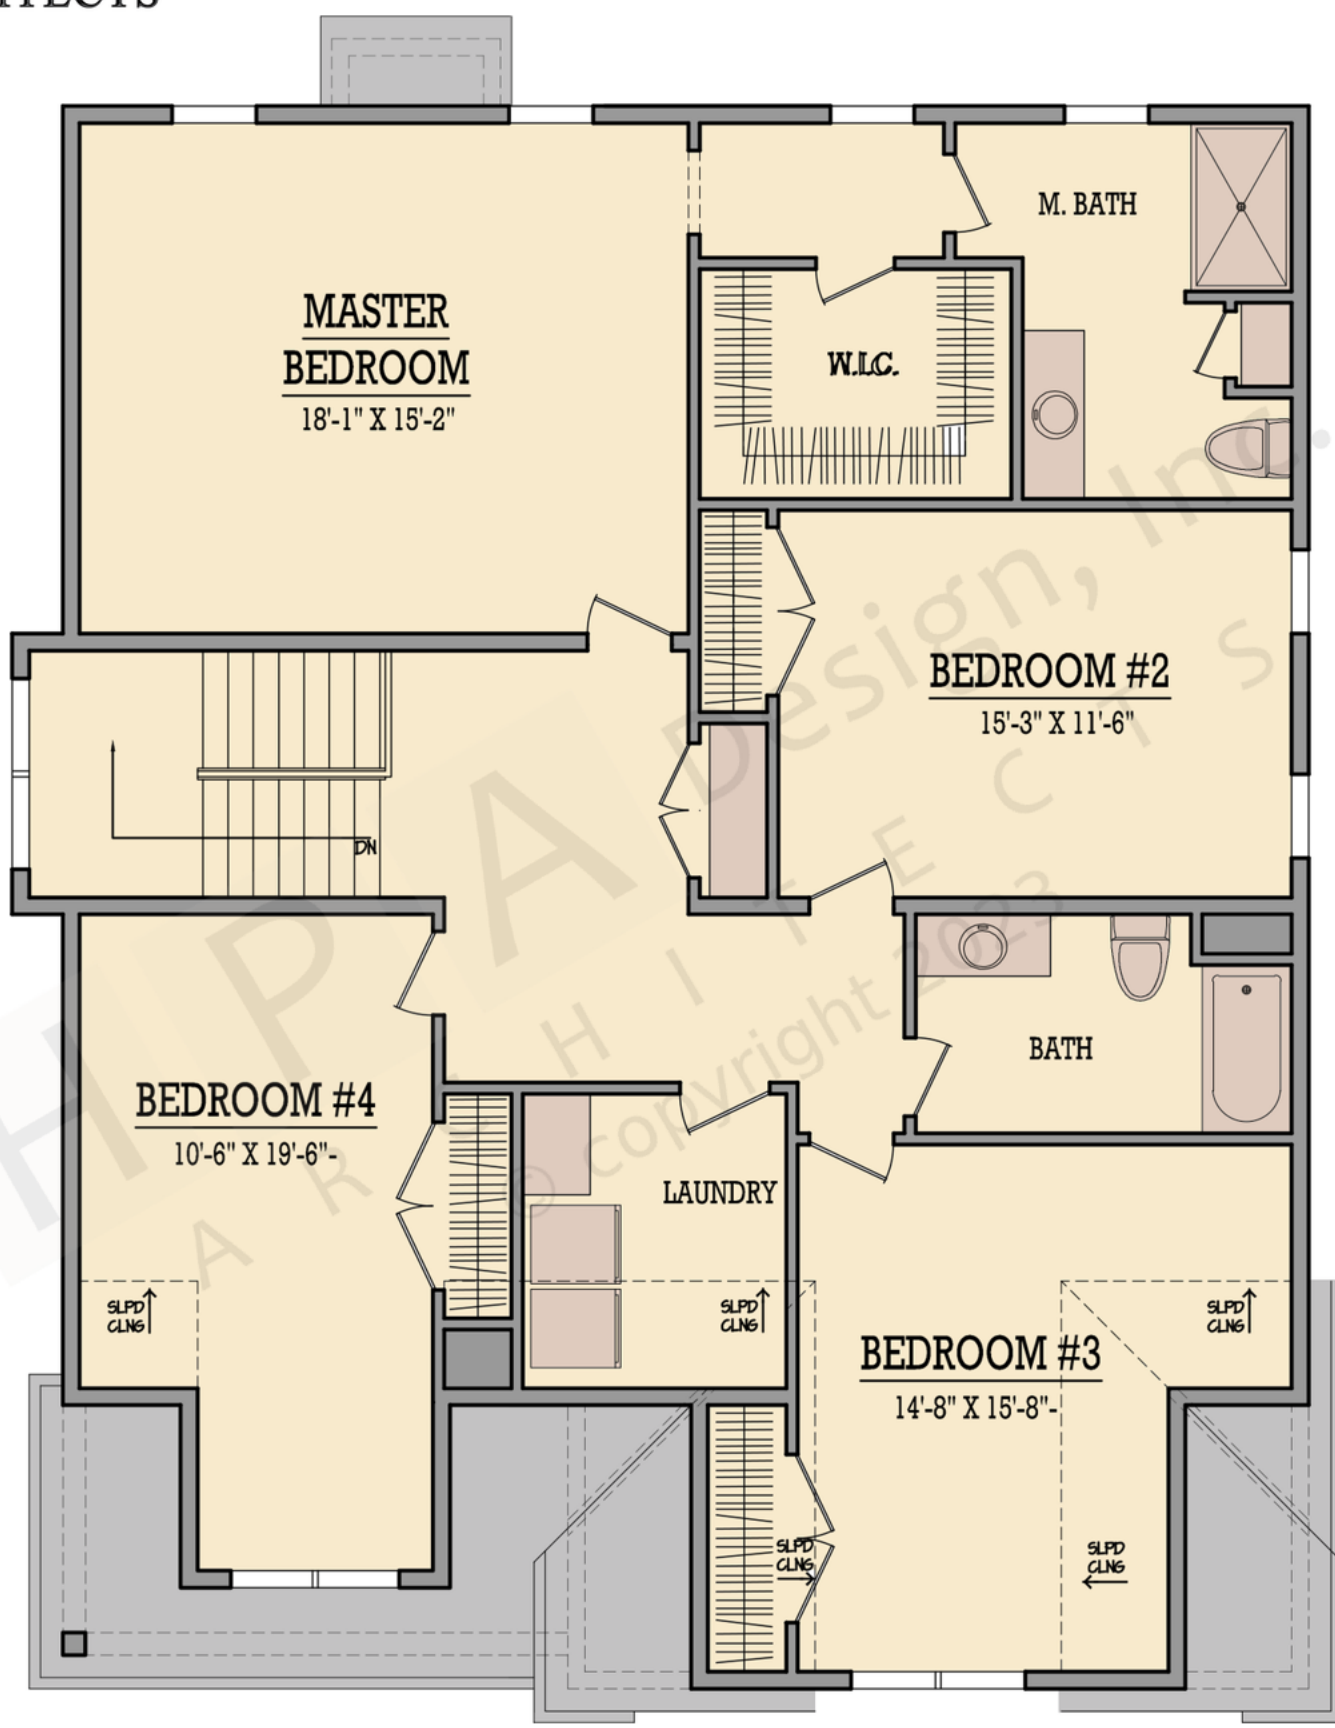

First: 1164 Bonus:  
Second: 1607 Basement:  
Total: 2771 Attic:

The square footage indicated is living space calculated from the exterior face of the wall stud. It does not include decks, porches, garages, volumes, uninhabitable & unconditioned spaces. All dimensions and square footages are approximate and subject to change without notice. HPA Design, Inc. assumes no responsibility for technical, typographical and other inaccuracies for errors. © copyright 2022 HPA Design, inc.

The square footage indicated is living space calculated from the exterior face of the wall stud. It does not include decks, porches, garages, volumes, uninhabitable & unconditioned spaces. All dimensions and square footages are approximate and subject to change without notice. HPA Design, Inc. assumes no responsibility for technical, typographical and other inaccuracies for errors. © copyright 2022 HPA Design, inc.