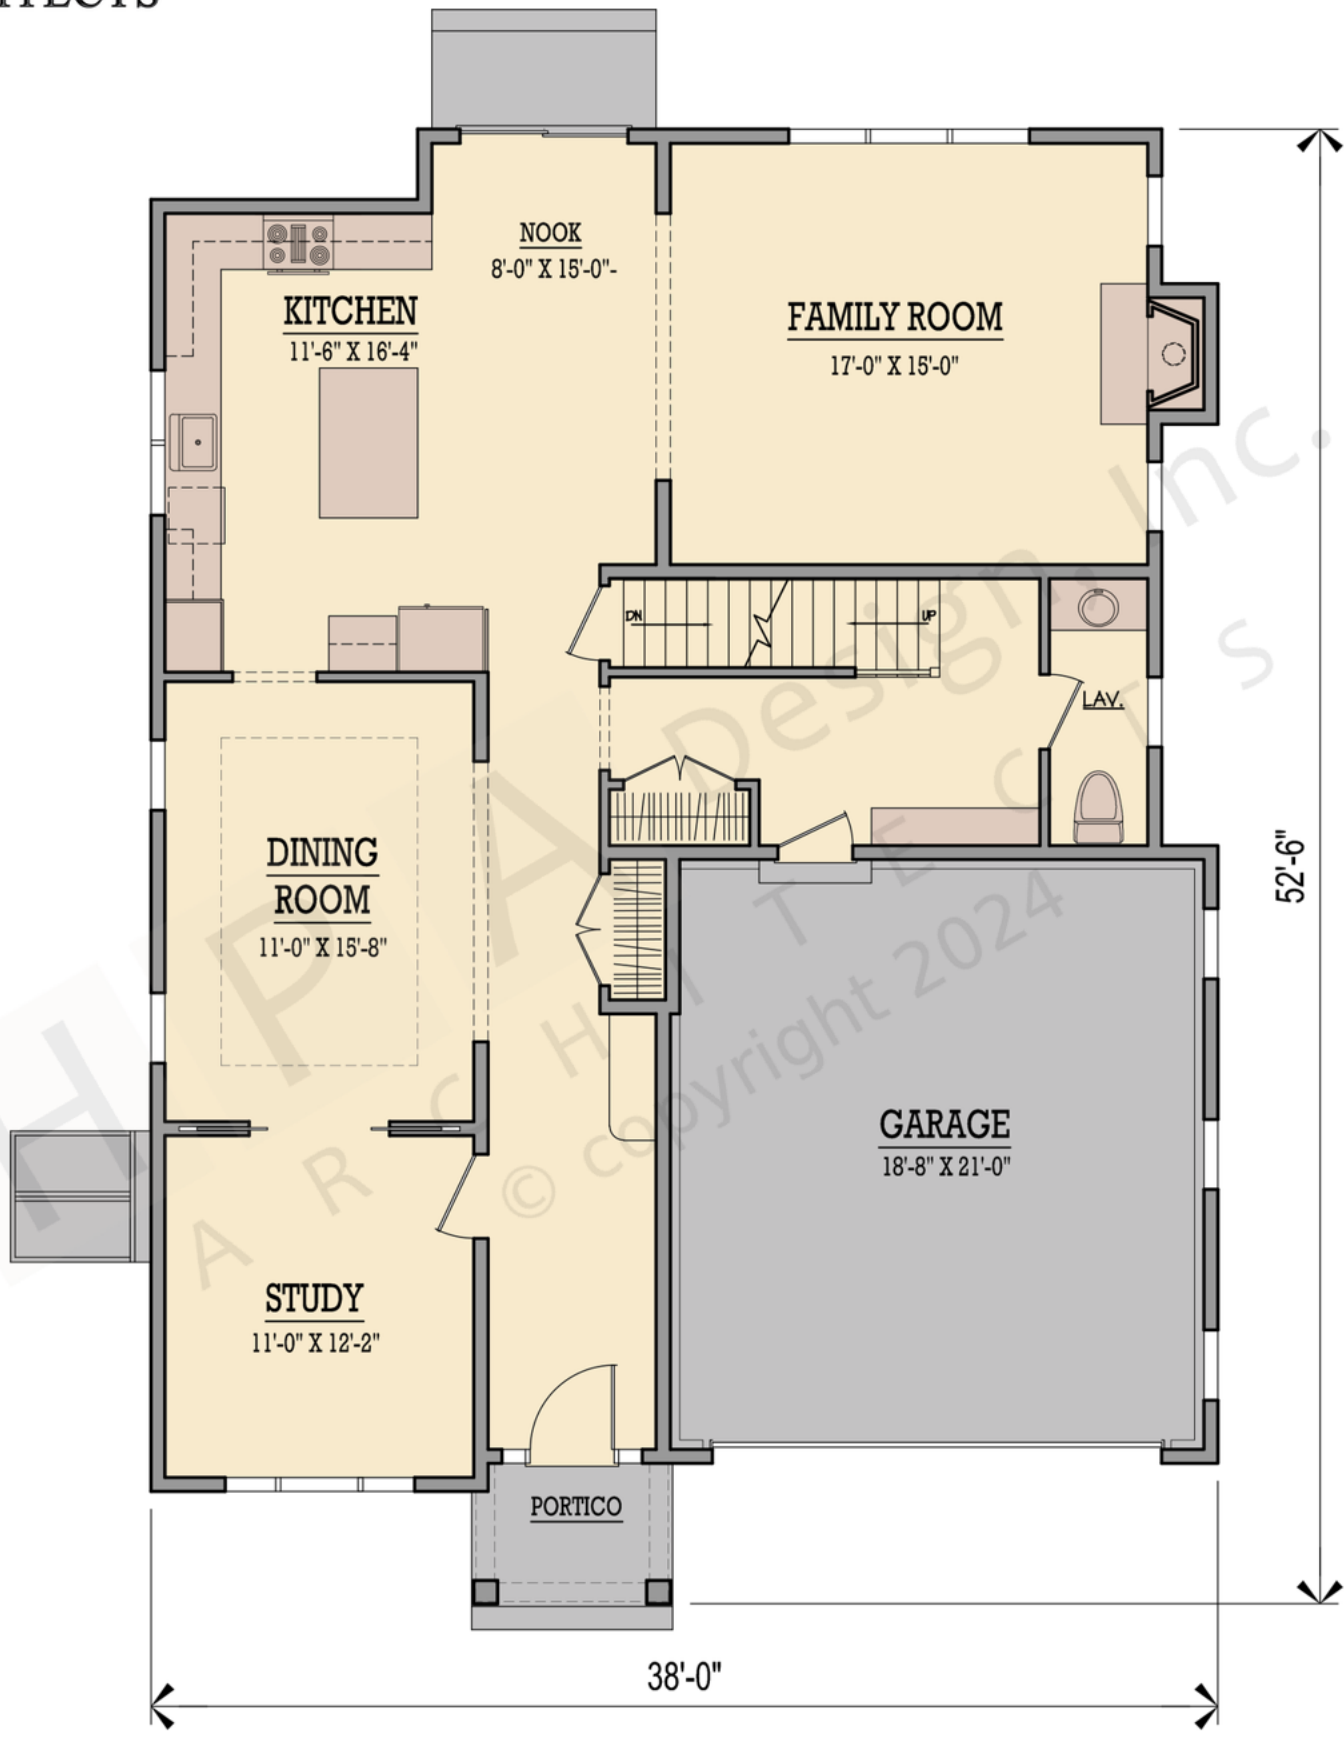

Design, Inc.
ARCHITECTS

Plan# 4257

First: 1329 Bonus:
Second: 1594 Basement: 1103
Total: 2923 Attic:

The square footage indicated is living space calculated from the exterior face of the wall stud. It does not include decks, porches, garages, volumes, uninhabitable & unconditioned spaces. All dimensions and square footages are approximate and subject to change without notice. HPA Design, Inc. assumes no responsibility for technical, typographical and other inaccuracies for errors. © copyright 2024 HPA Design, inc.