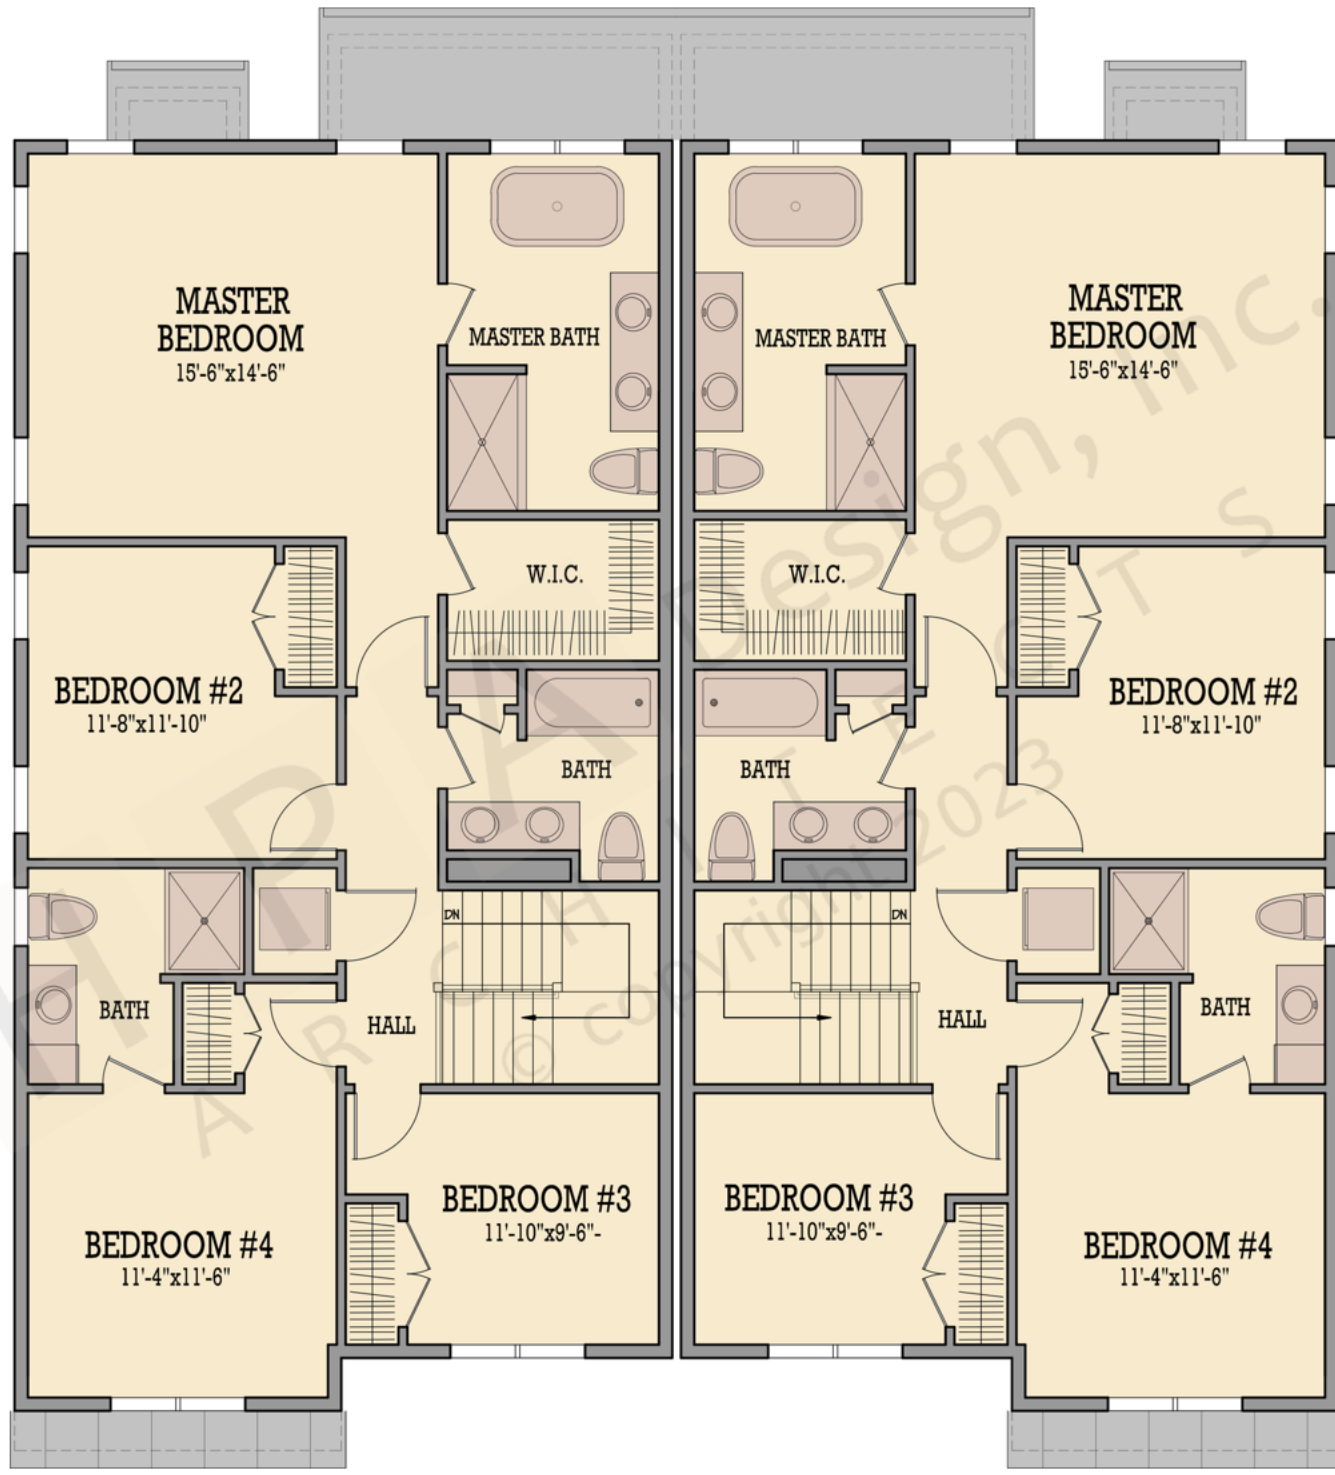

Design, Inc.
ARCHITECTS

Plan# 4275

First: 912 Bonus:
Second: 1167 Basement: 741
Total: 2079 Attic:

Design, Inc.
ARCHITECTS

Plan# 4275

First: 912 Bonus:
Second: 1167 Basement: 741
Total: 2079 Attic:

Design, Inc.
ARCHITECTS

Plan# 4275

First: 912 Bonus:
Second: 1167 Basement: 741
Total: 2079 Attic: