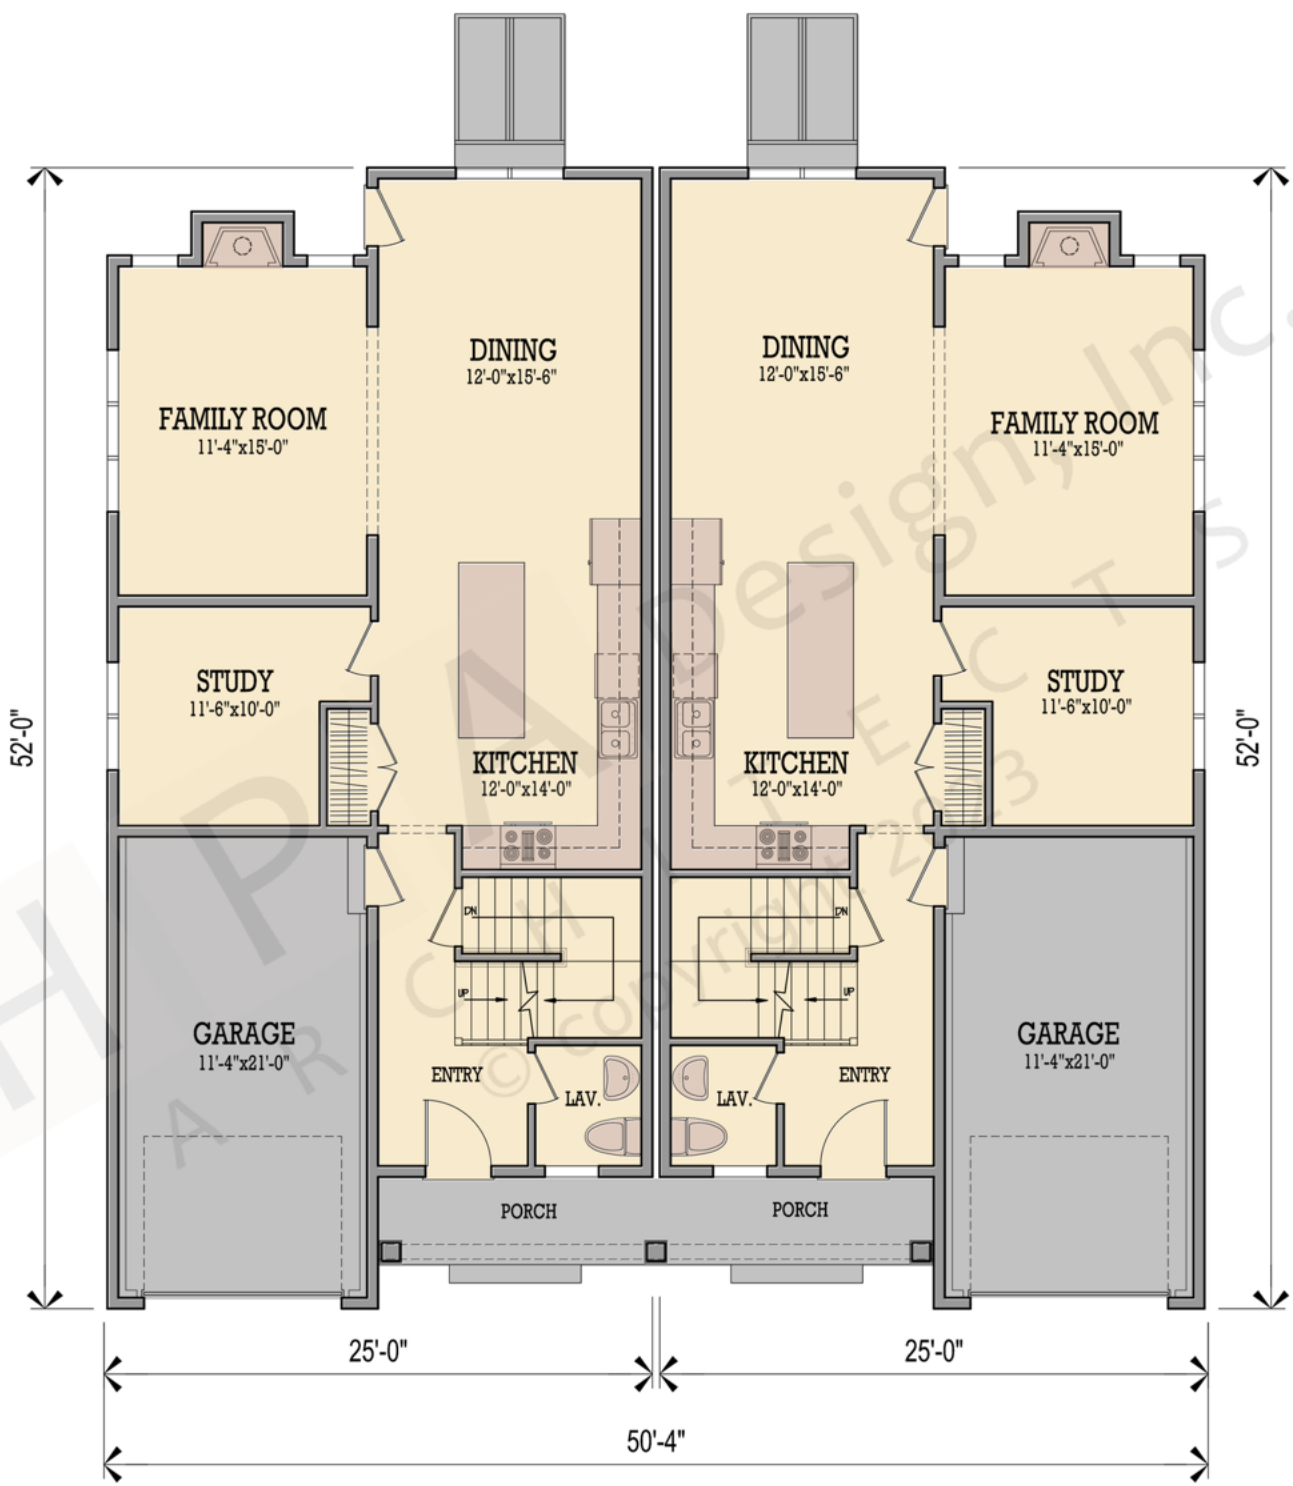

Design, Inc.
ARCHITECTS

Plan# 4275

First: 912 Bonus:
Second: 1167 Basement: 741
Total: 2079 Attic:

Design, Inc.
ARCHITECTS

Plan# 4275

First: 912 Bonus:
Second: 1167 Basement: 741
Total: 2079 Attic:

Design, Inc.
ARCHITECTS

Plan# 4275

First: 912 Bonus:
Second: 1167 Basement: 741
Total: 2079 Attic: