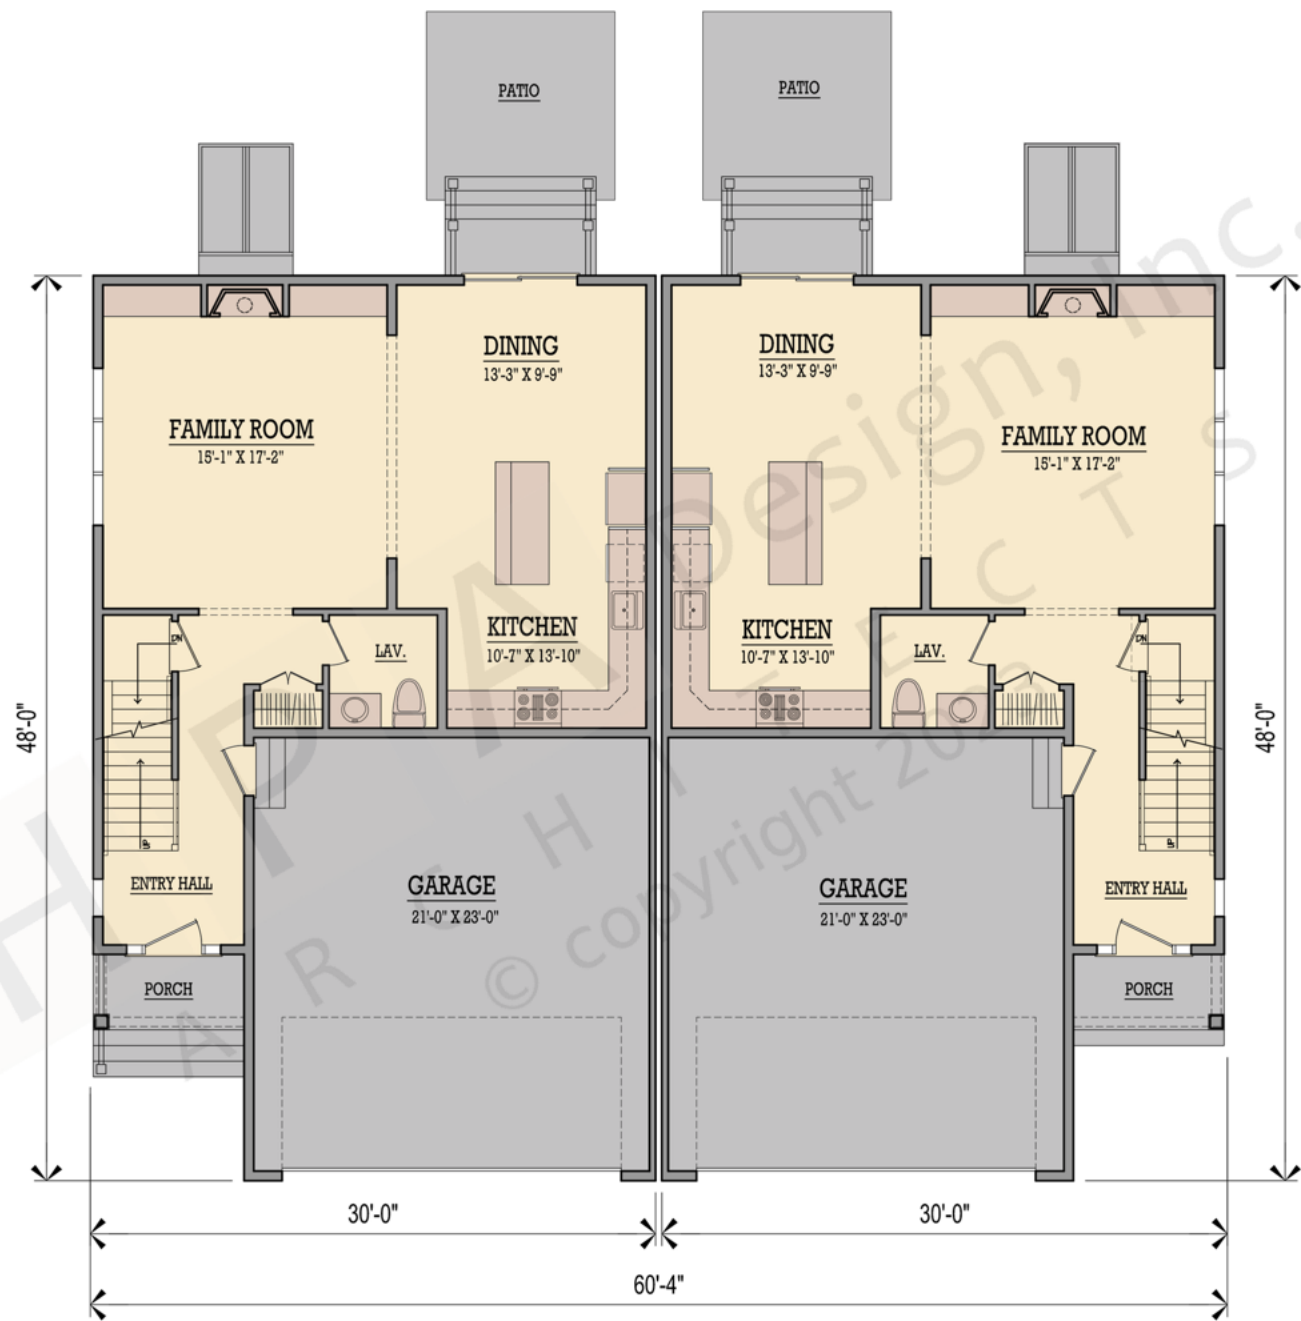

Design, Inc.
ARCHITECTS

Plan# 4282

First: 829 Bonus:
Second: 1227 Basement:
Total: 2056 Attic:

First: 829 Bonus:
 Second: 1227 Basement:
 Total: 2056 Attic: