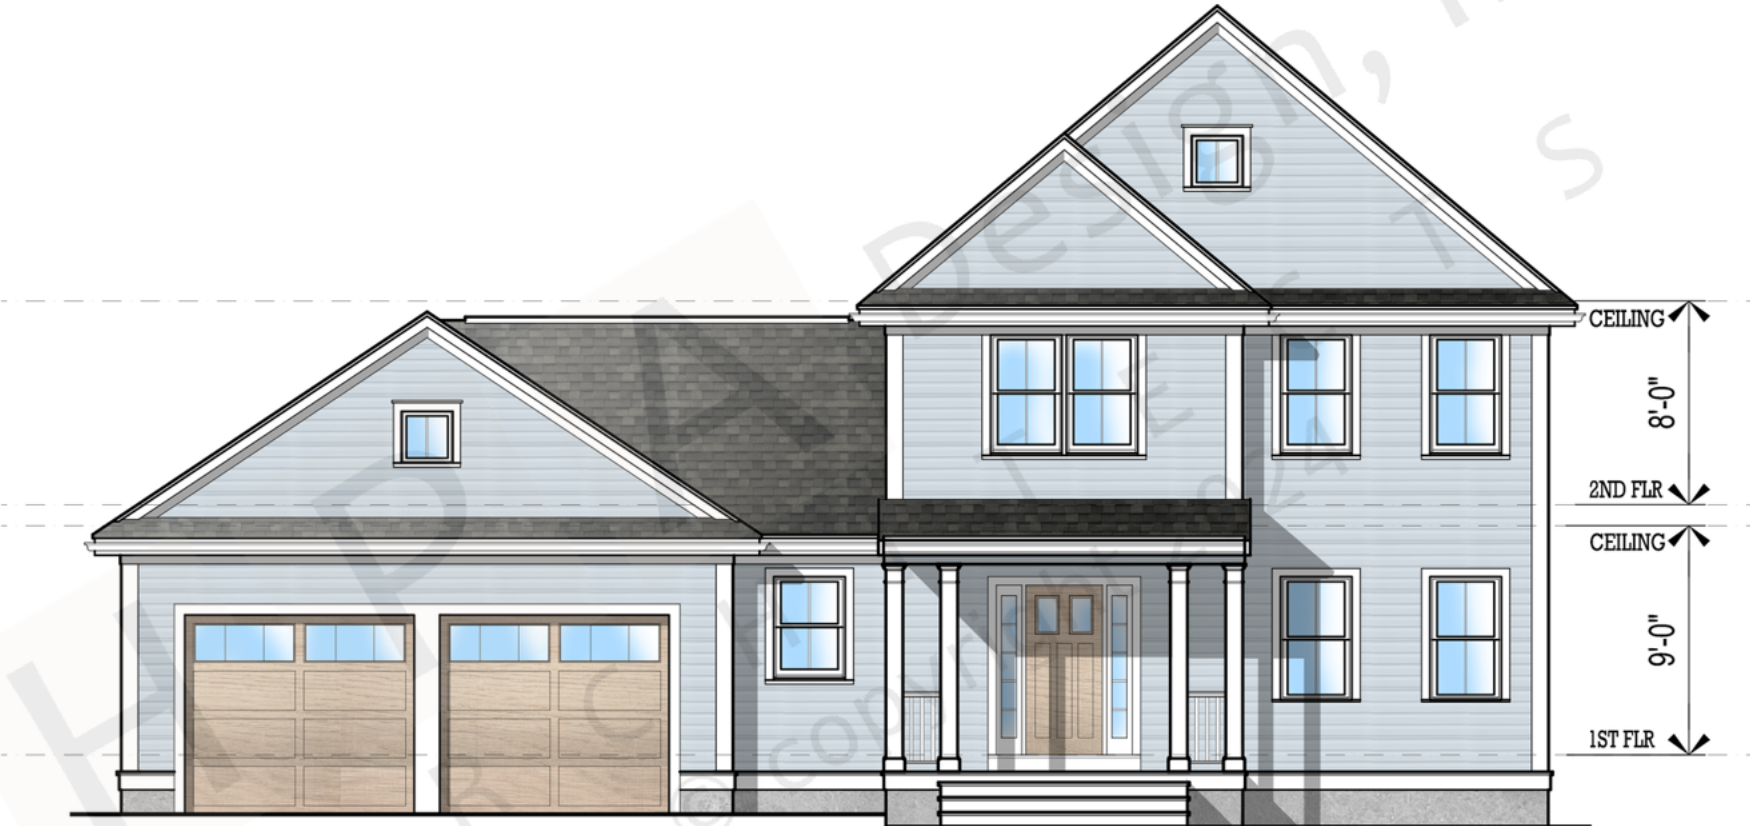

First: 1242 Bonus:  
Second: 1141 Basement:  
Total: 2383 Attic:

The square footage indicated is living space calculated from the exterior face of the wall stud. It does not include decks, porches, garages, volumes, uninhabitable & unconditioned spaces. All dimensions and square footages are approximate and subject to change without notice. HPA Design, Inc. assumes no responsibility for technical, typographical and other inaccuracies for errors. © copyright 2024 HPA Design, inc.