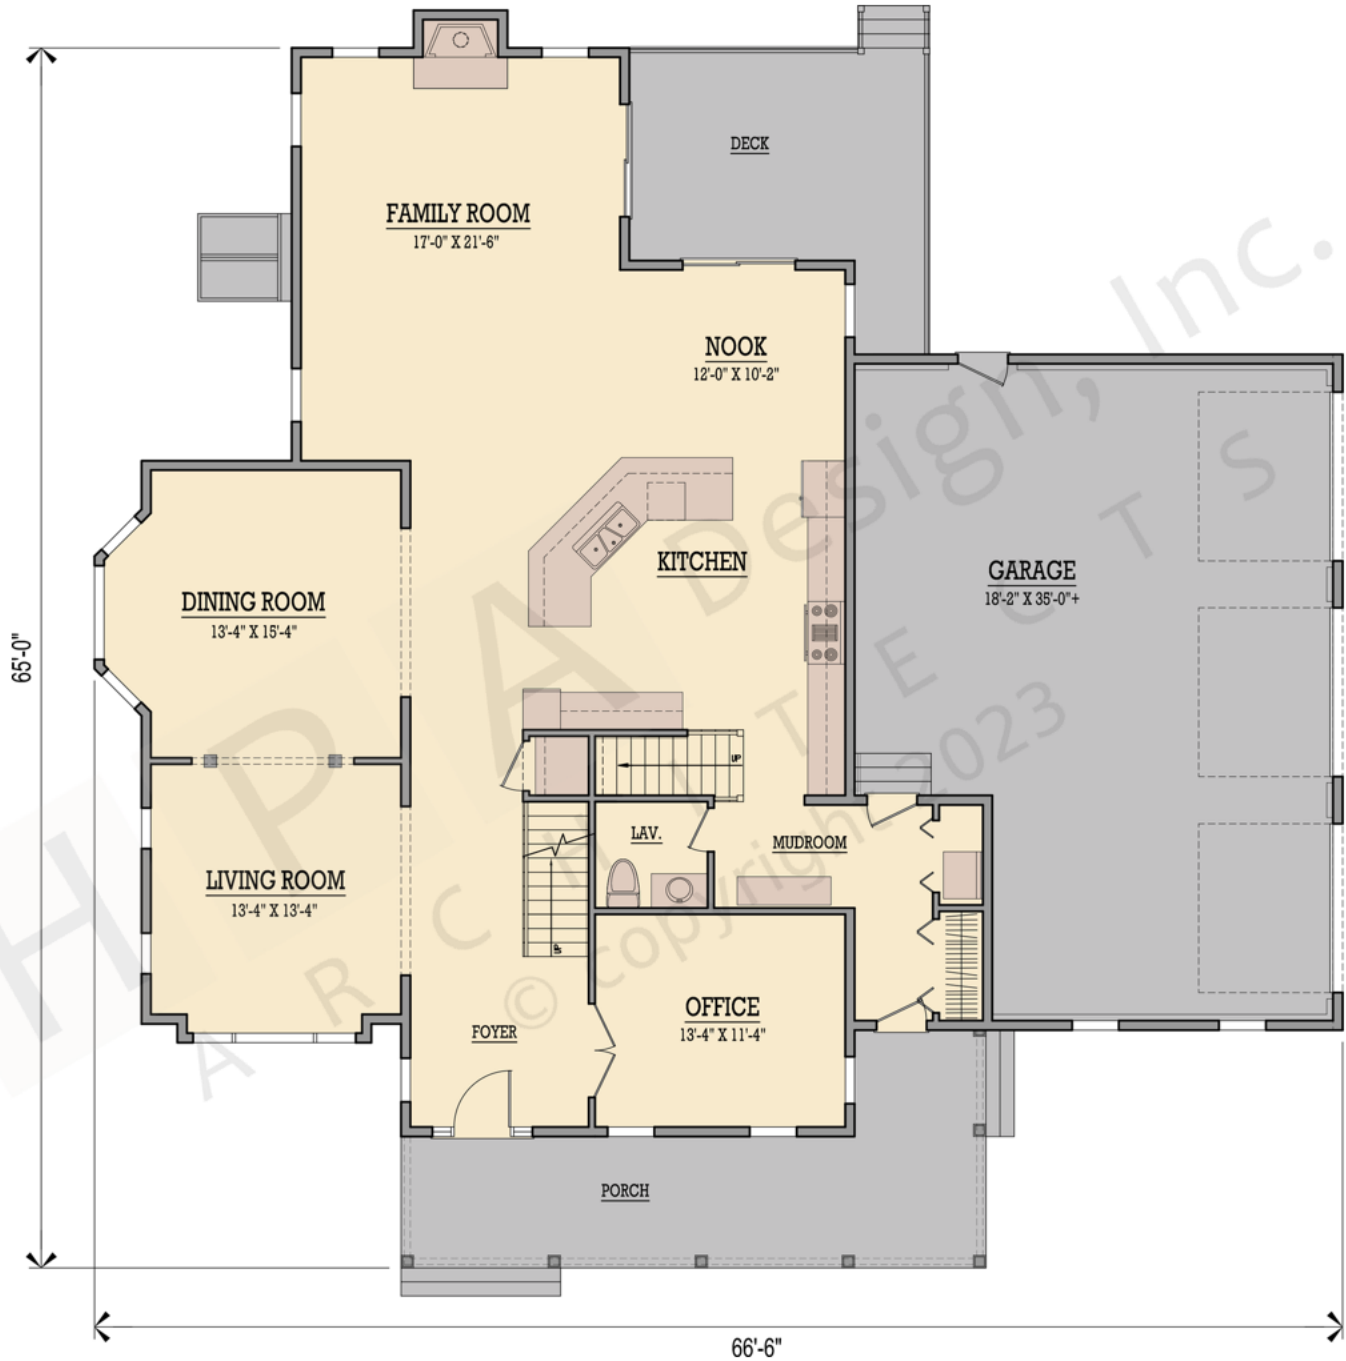

First: 1922 Bonus:
Second: 2063 Basement:
Total: 3985 Attic:

The square footage indicated is living space calculated from the exterior face of the wall stud. It does not include decks, porches, garages, volumes, uninhabitable & unconditioned spaces. All dimensions and square footages are approximate and subject to change without notice. HPA Design, Inc. assumes no responsibility for technical, typographical and other inaccuracies for errors. © copyright 2022 HPA Design, inc.