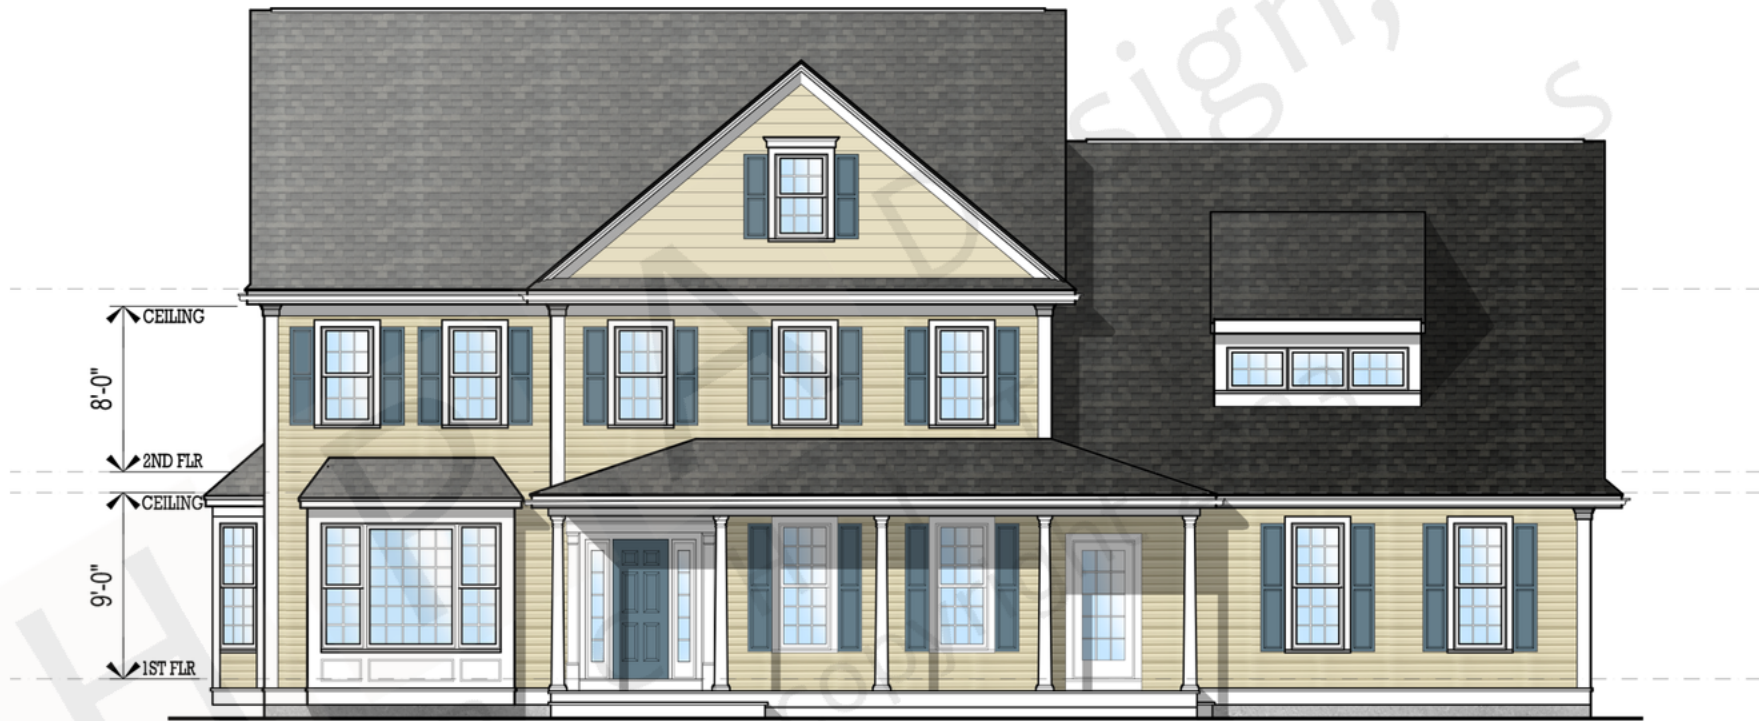

First: 1922 Bonus:
Second: 2063 Basement:
Total: 3985 Attic:

The square footage indicated is living space calculated from the exterior face of the wall stud. It does not include decks, porches, garages, volumes, uninhabitable & unconditioned spaces. All dimensions and square footages are approximate and subject to change without notice. HPA Design, Inc. assumes no responsibility for technical, typographical and other inaccuracies for errors. © copyright 2022 HPA Design, inc.