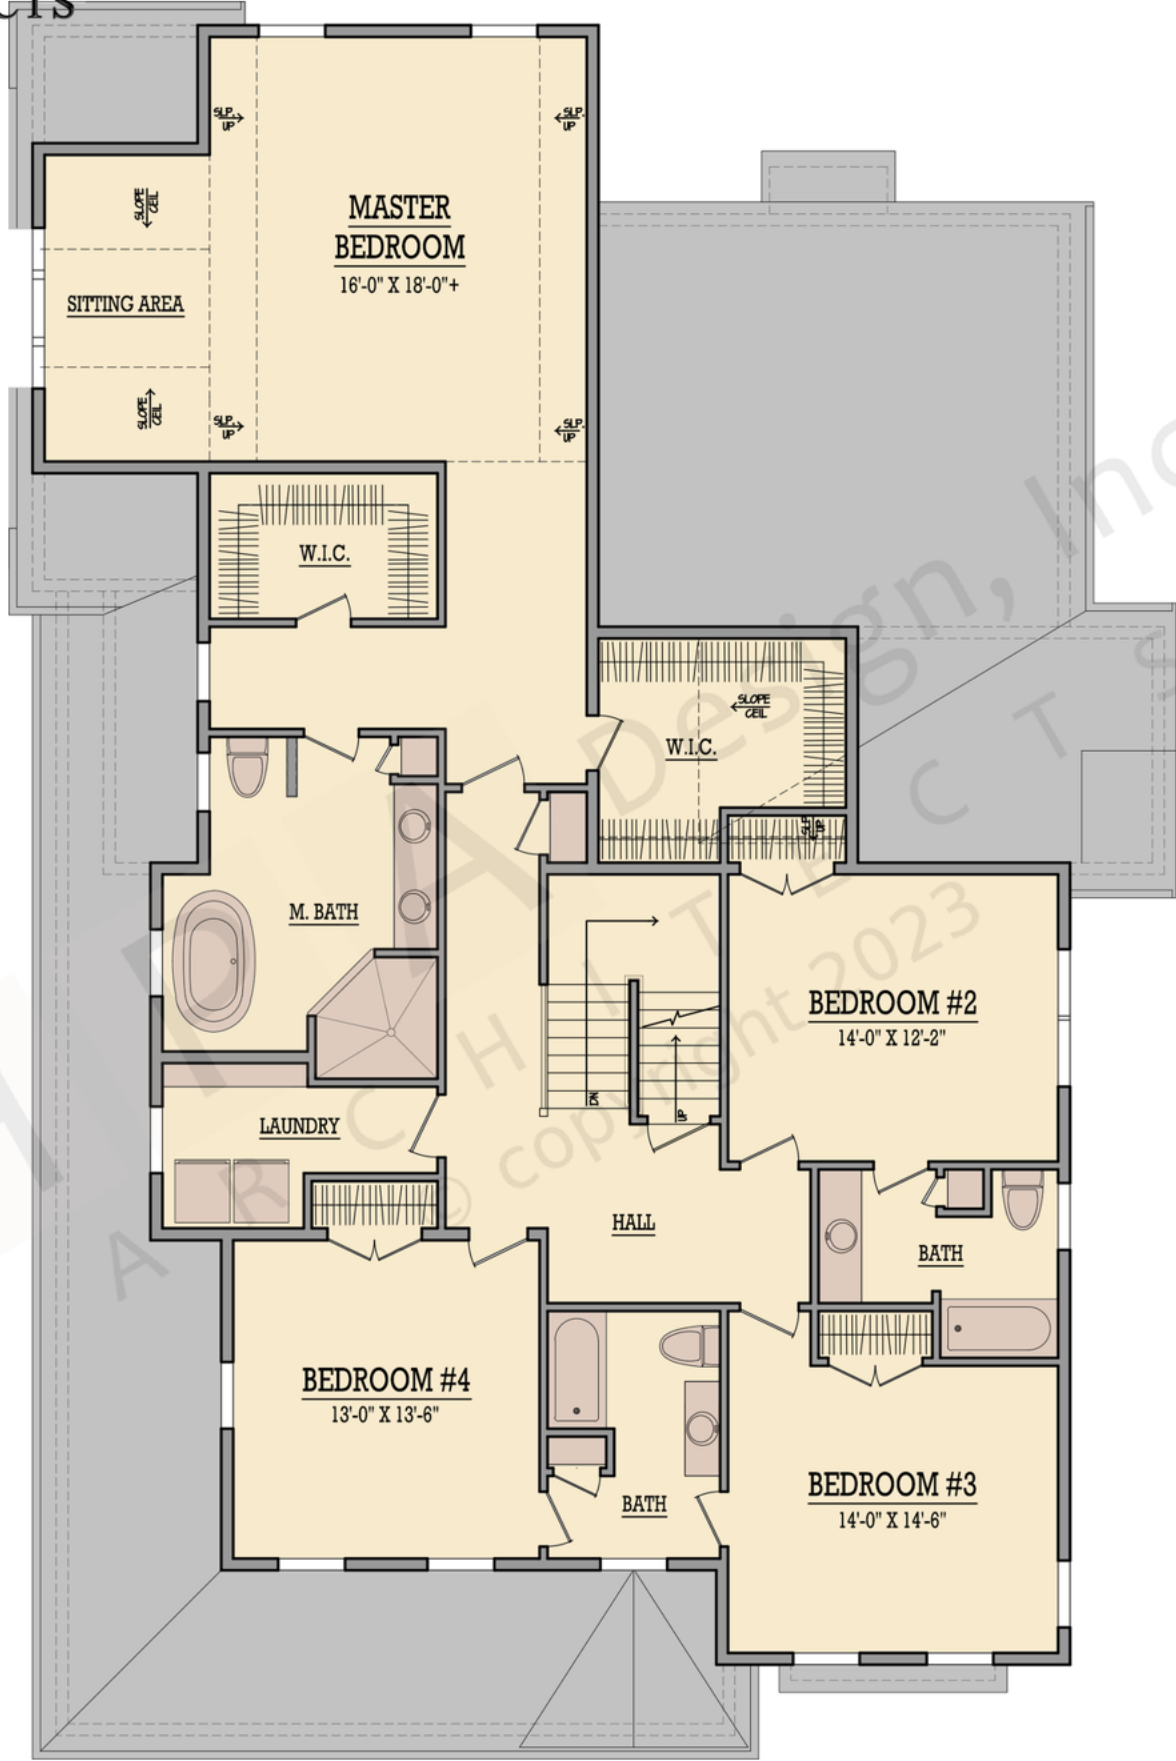

First: 1782 Bonus:
Second: 2000 Basement:
Total: 3782 Attic:

Design, Inc.
ARCHITECTS

Plan# 4346

First: 1782 Bonus:
Second: 2000 Basement:
Total: 3782 Attic:

The square footage indicated is living space calculated from the exterior face of the wall stud. It does not include decks, porches, garages, volumes, uninhabitable & unconditioned spaces. All dimensions and square footages are approximate and subject to change without notice. HPA Design, Inc. assumes no responsibility for technical, typographical and other inaccuracies for errors. © copyright 2022 HPA Design, inc.

The square footage indicated is living space calculated from the exterior face of the wall stud. It does not include decks, porches, garages, volumes, uninhabitable & unconditioned spaces. All dimensions and square footages are approximate and subject to change without notice. HPA Design, Inc. assumes no responsibility for technical, typographical and other inaccuracies for errors. © copyright 2022 HPA Design, inc.