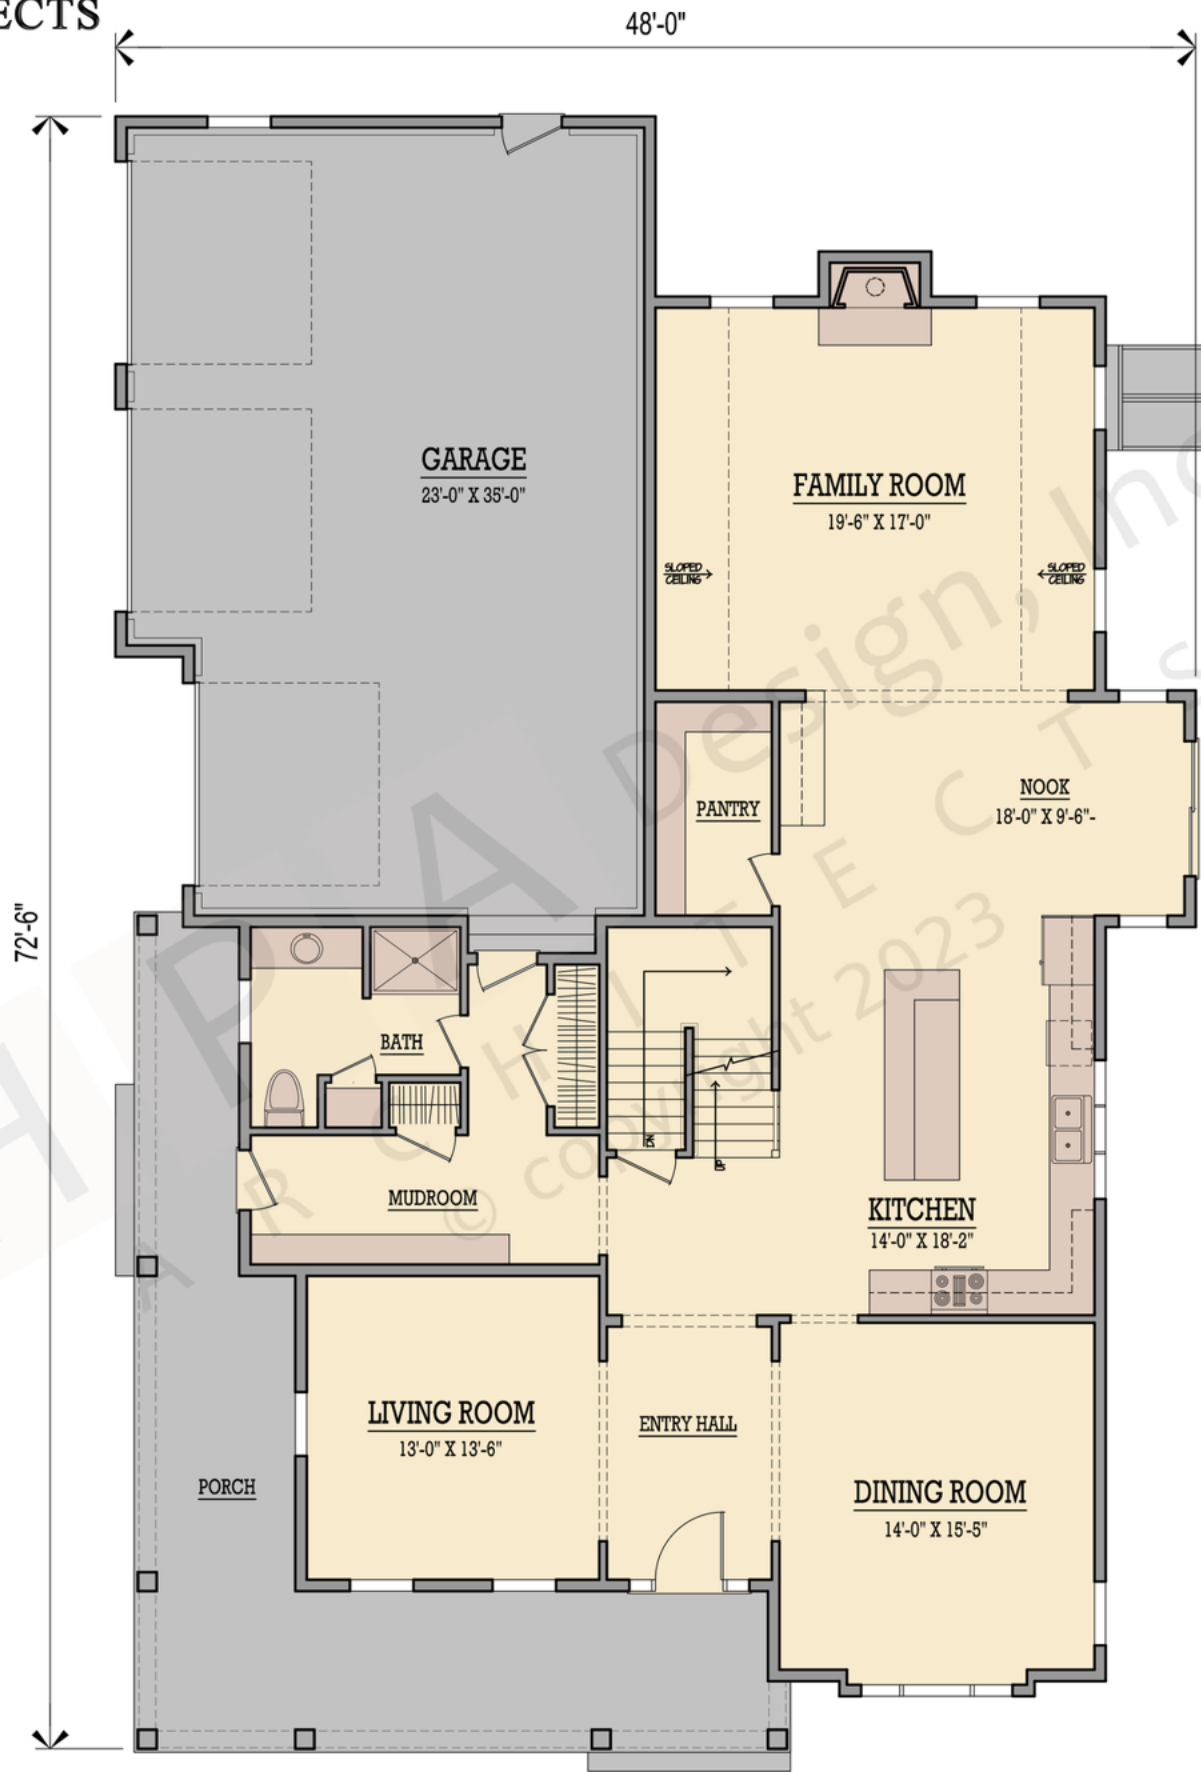

First: 1782 Bonus:
Second: 2000 Basement:
Total: 3782 Attic:

Design, Inc.
ARCHITECTS

Plan# 4346

First: 1782 Bonus:
Second: 2000 Basement:
Total: 3782 Attic:

The square footage indicated is living space calculated from the exterior face of the wall stud. It does not include decks, porches, garages, volumes, uninhabitable & unconditioned spaces. All dimensions and square footages are approximate and subject to change without notice. HPA Design, Inc. assumes no responsibility for technical, typographical and other inaccuracies for errors. © copyright 2022 HPA Design, inc.

The square footage indicated is living space calculated from the exterior face of the wall stud. It does not include decks, porches, garages, volumes, uninhabitable & unconditioned spaces. All dimensions and square footages are approximate and subject to change without notice. HPA Design, Inc. assumes no responsibility for technical, typographical and other inaccuracies for errors. © copyright 2022 HPA Design, inc.