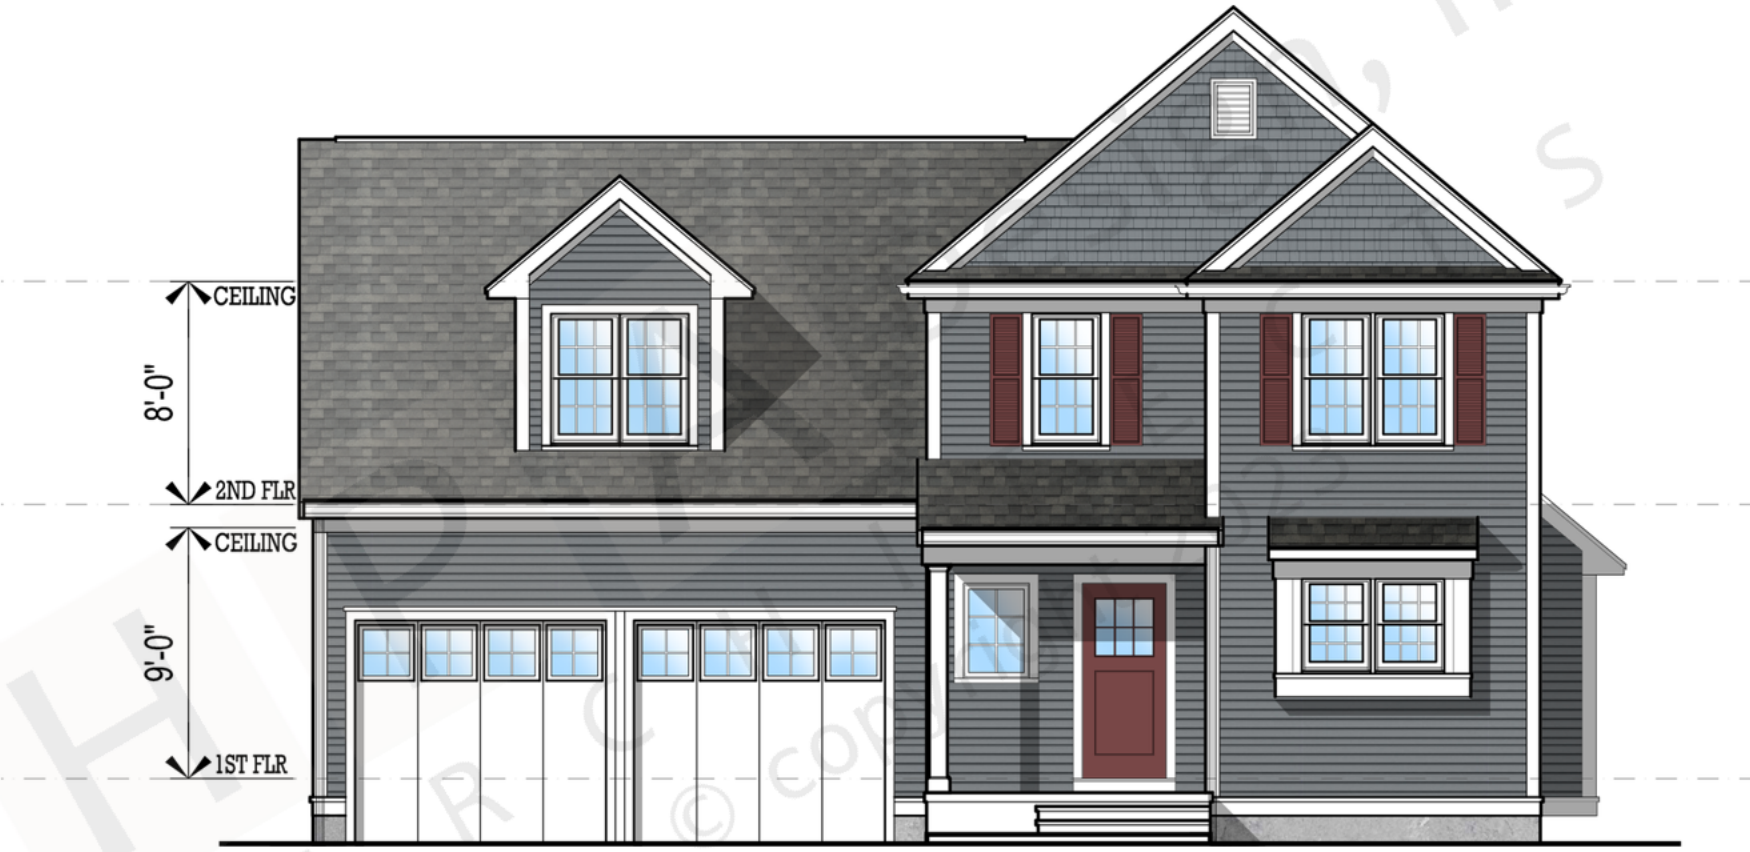

First: 801 Bonus:  
Second: 1257 Basement:  
Total: 2058 Attic:

The square footage indicated is living space calculated from the exterior face of the wall stud. It does not include decks, porches, garages, volumes, uninhabitable & unconditioned spaces. All dimensions and square footages are approximate and subject to change without notice. HPA Design, Inc. assumes no responsibility for technical, typographical and other inaccuracies for errors. © copyright 2022 HPA Design, inc.