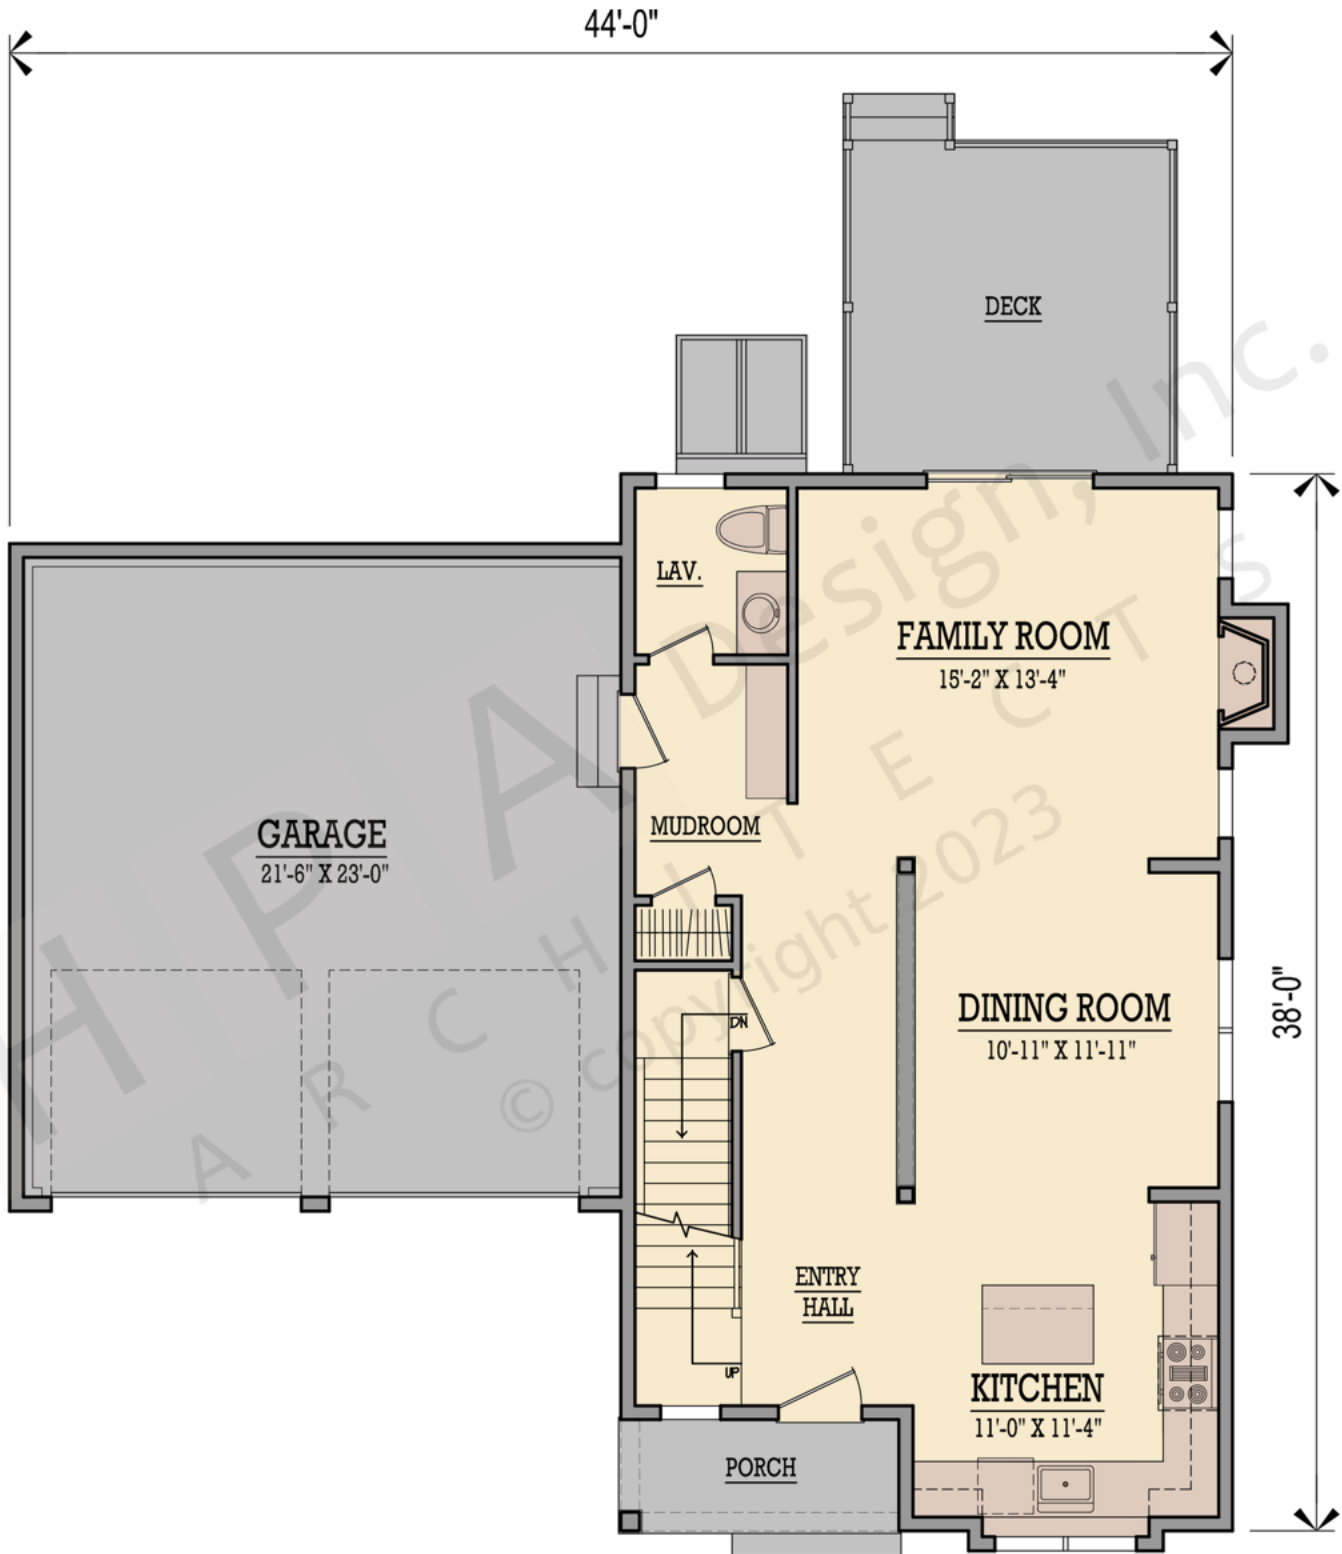

First: 801 Bonus:  
Second: 1257 Basement:  
Total: 2058 Attic:

The square footage indicated is living space calculated from the exterior face of the wall stud. It does not include decks, porches, garages, volumes, uninhabitable & unconditioned spaces. All dimensions and square footages are approximate and subject to change without notice. HPA Design, Inc. assumes no responsibility for technical, typographical and other inaccuracies for errors. © copyright 2022 HPA Design, inc.