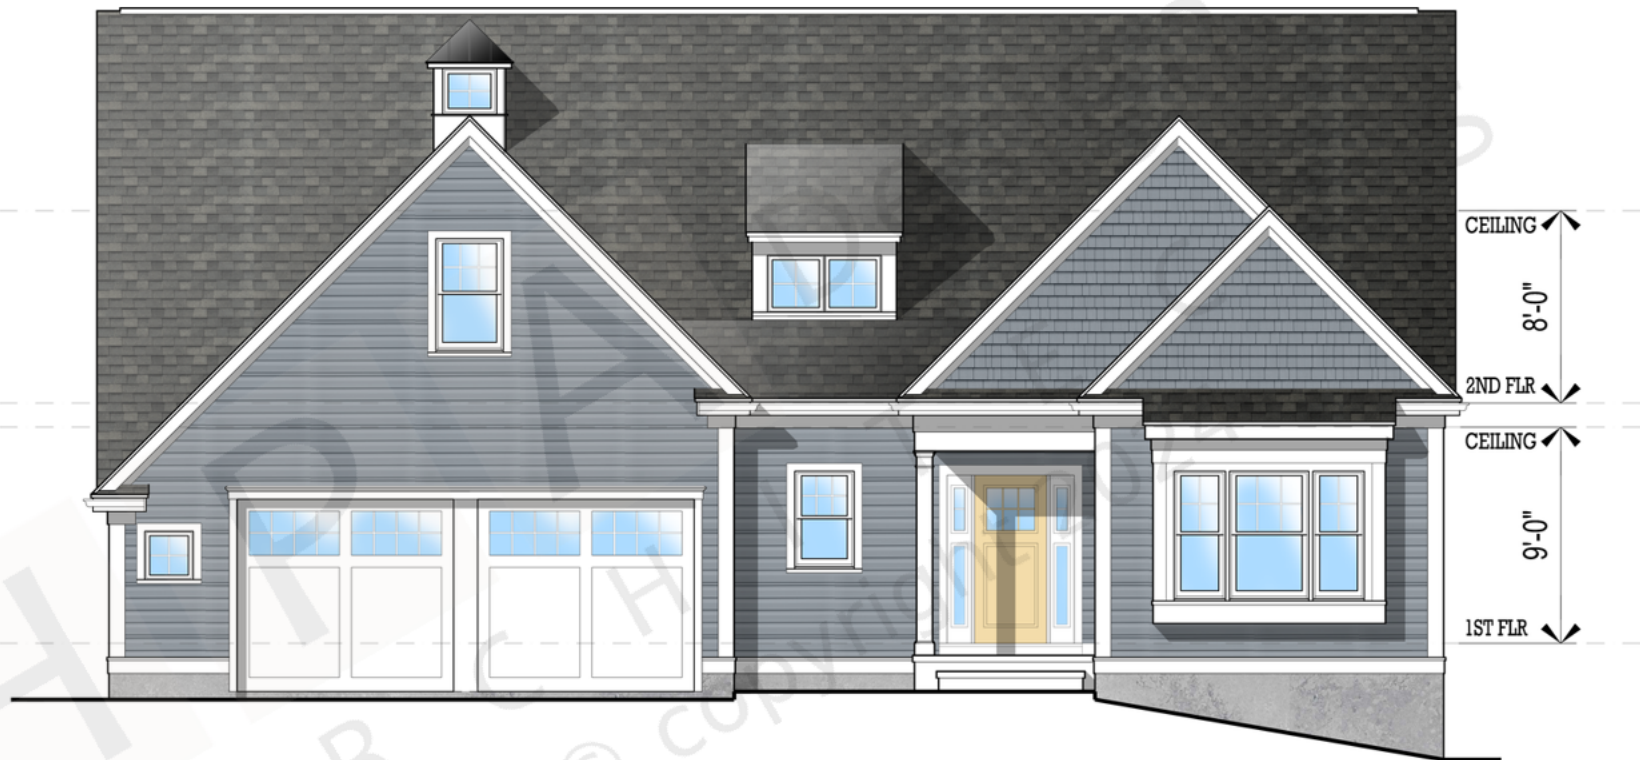

First: 1979 Bonus:
 Second: 1253 Basement:
 Total: 3232 Attic:

First: 1979 Bonus:
 Second: 1253 Basement:
 Total: 3232 Attic:

First: 1979 Bonus:
Second: 1253 Basement:
Total: 3232 Attic:

The square footage indicated is living space calculated from the exterior face of the wall stud. It does not include decks, porches, garages, volumes, uninhabitable & unconditioned spaces. All dimensions and square footages are approximate and subject to change without notice. HPA Design, Inc. assumes no responsibility for technical, typographical and other inaccuracies for errors. © copyright 2023 HPA Design, inc.