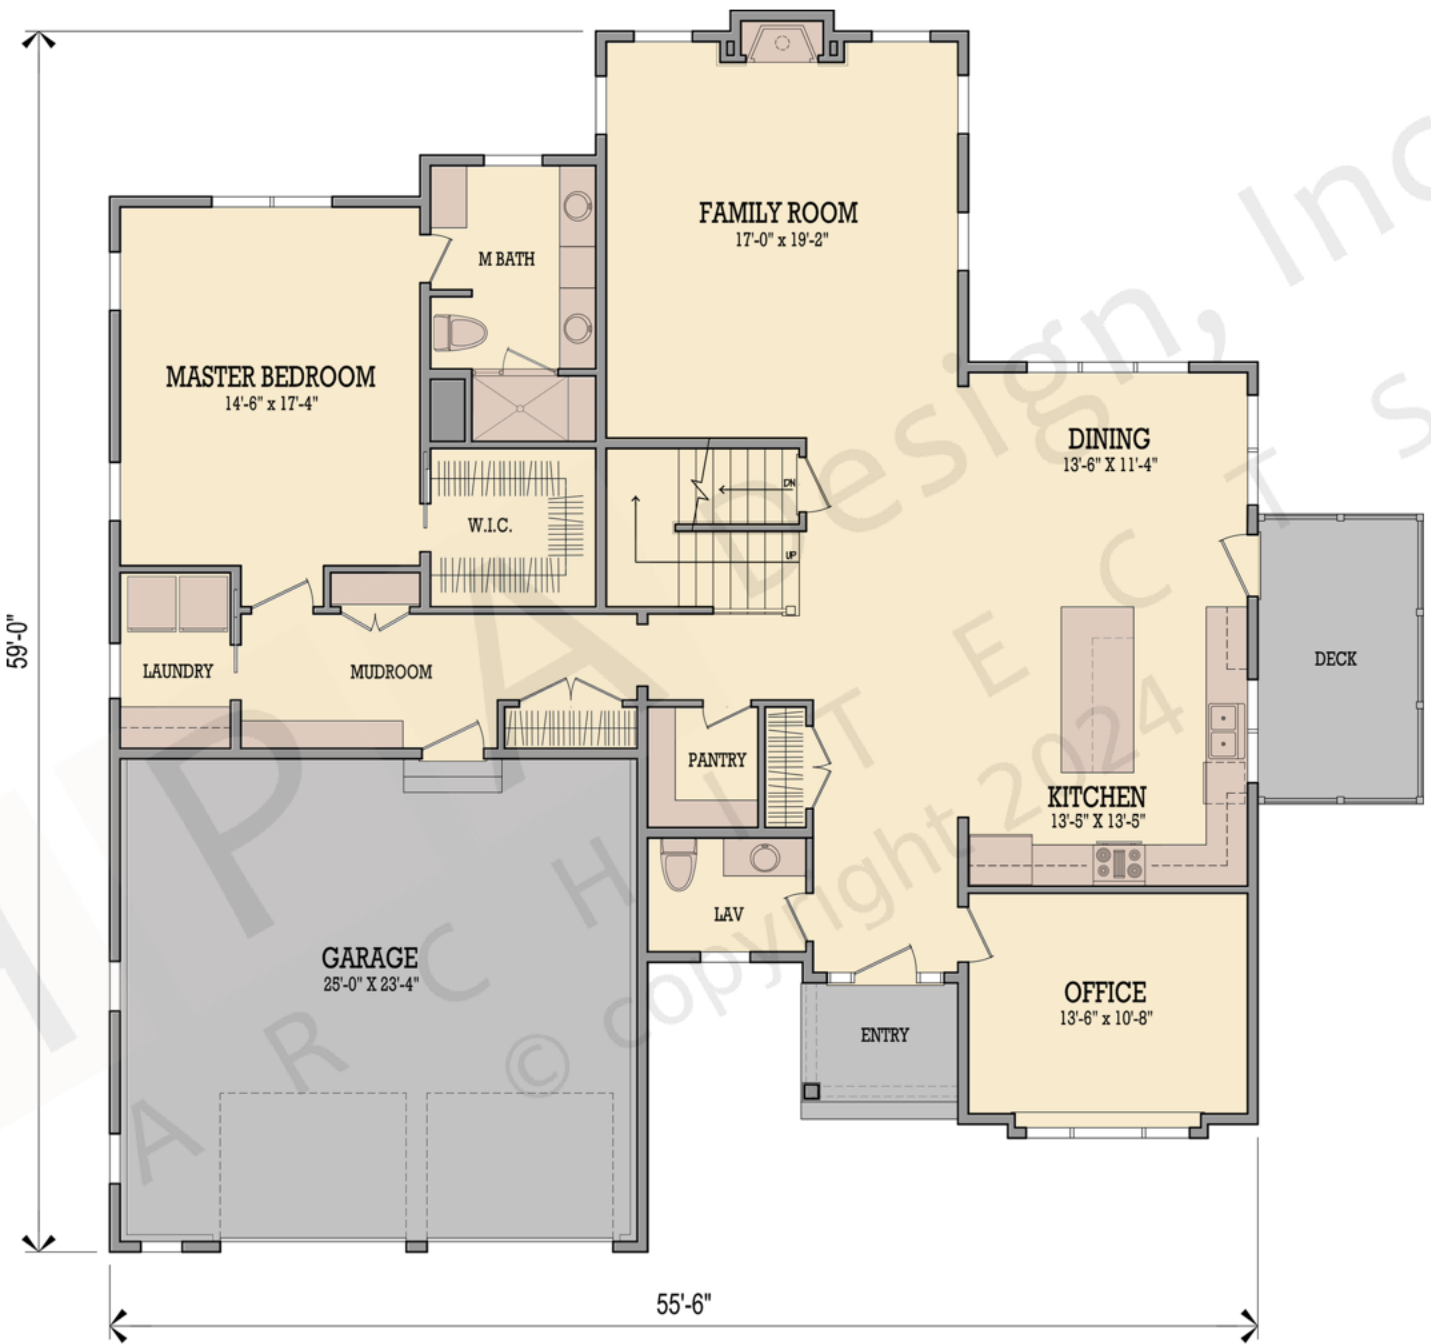

First: 1979 Bonus:
 Second: 1253 Basement:
 Total: 3232 Attic:

First: 1979 Bonus:
 Second: 1253 Basement:
 Total: 3232 Attic:

First: 1979 Bonus:
Second: 1253 Basement:
Total: 3232 Attic:

The square footage indicated is living space calculated from the exterior face of the wall stud. It does not include decks, porches, garages, volumes, uninhabitable & unconditioned spaces. All dimensions and square footages are approximate and subject to change without notice. HPA Design, Inc. assumes no responsibility for technical, typographical and other inaccuracies for errors. © copyright 2023 HPA Design, inc.