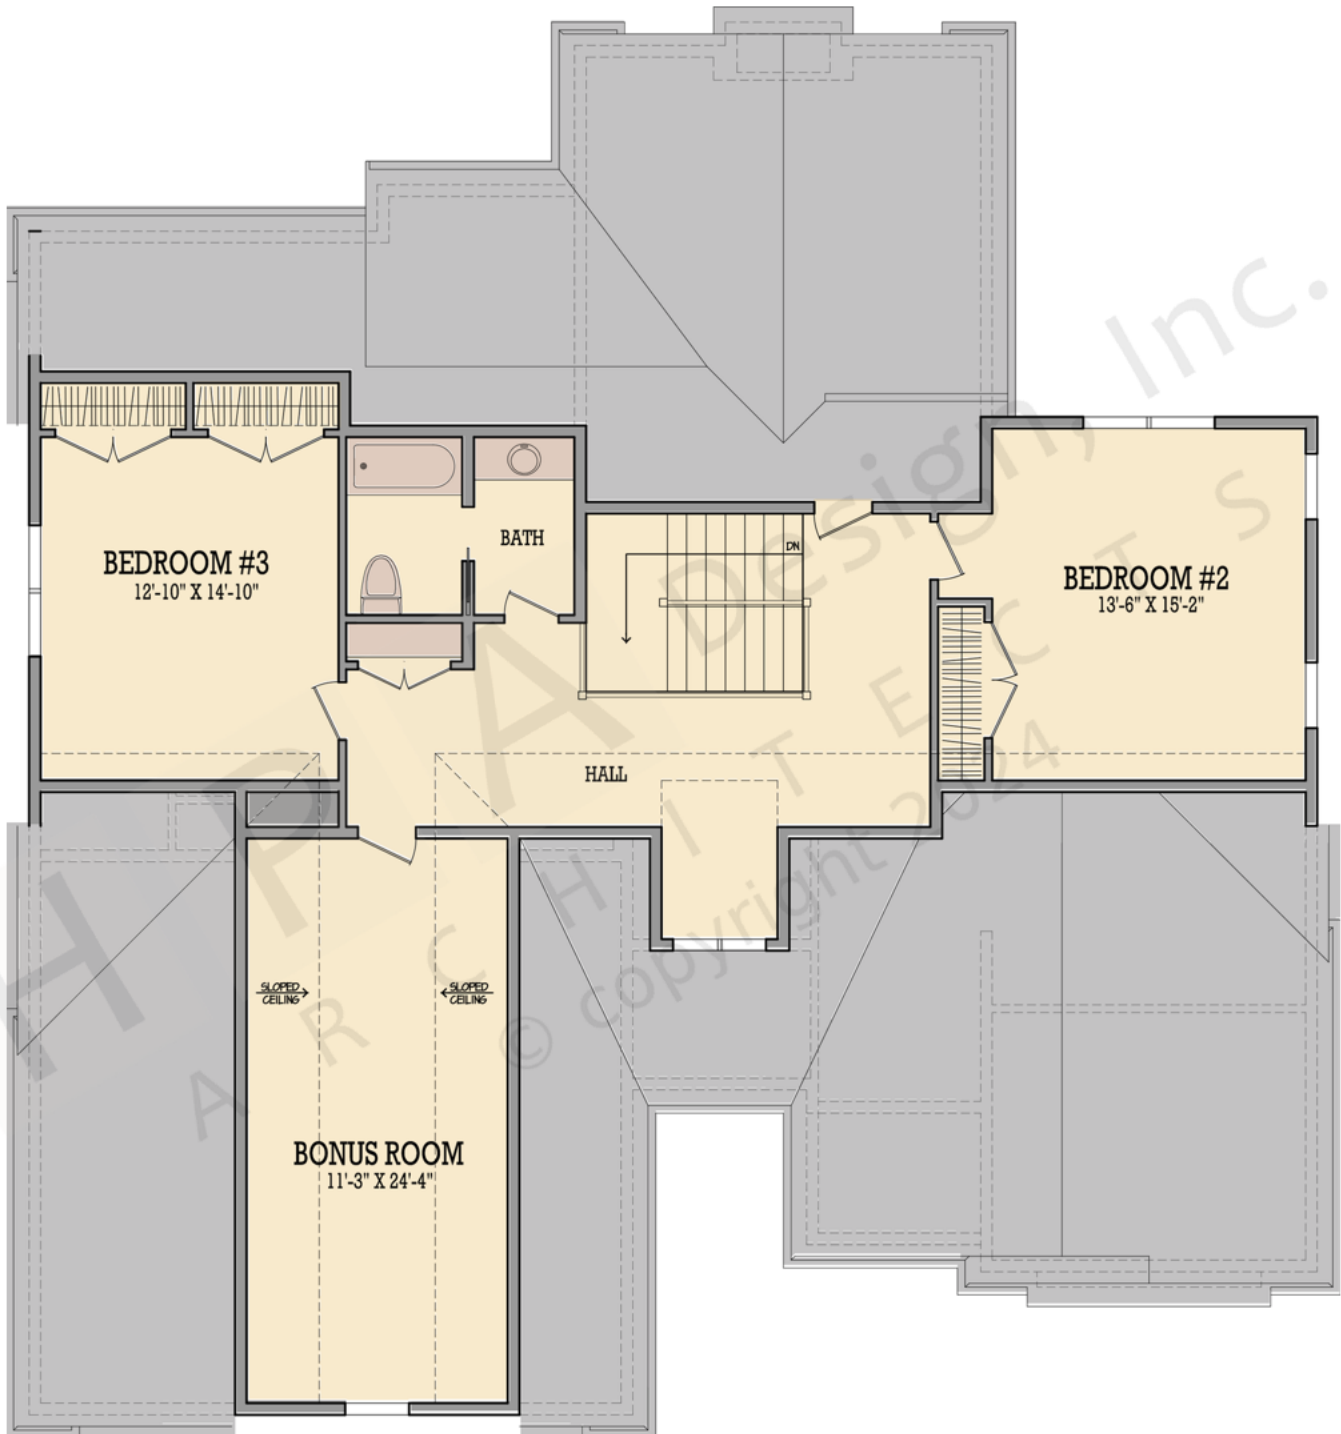

First: 1979 Bonus:
 Second: 1253 Basement:
 Total: 3232 Attic:

First: 1979 Bonus:
 Second: 1253 Basement:
 Total: 3232 Attic:

First: 1979 Bonus:
Second: 1253 Basement:
Total: 3232 Attic:

The square footage indicated is living space calculated from the exterior face of the wall stud. It does not include decks, porches, garages, volumes, uninhabitable & unconditioned spaces. All dimensions and square footages are approximate and subject to change without notice. HPA Design, Inc. assumes no responsibility for technical, typographical and other inaccuracies for errors. © copyright 2023 HPA Design, inc.