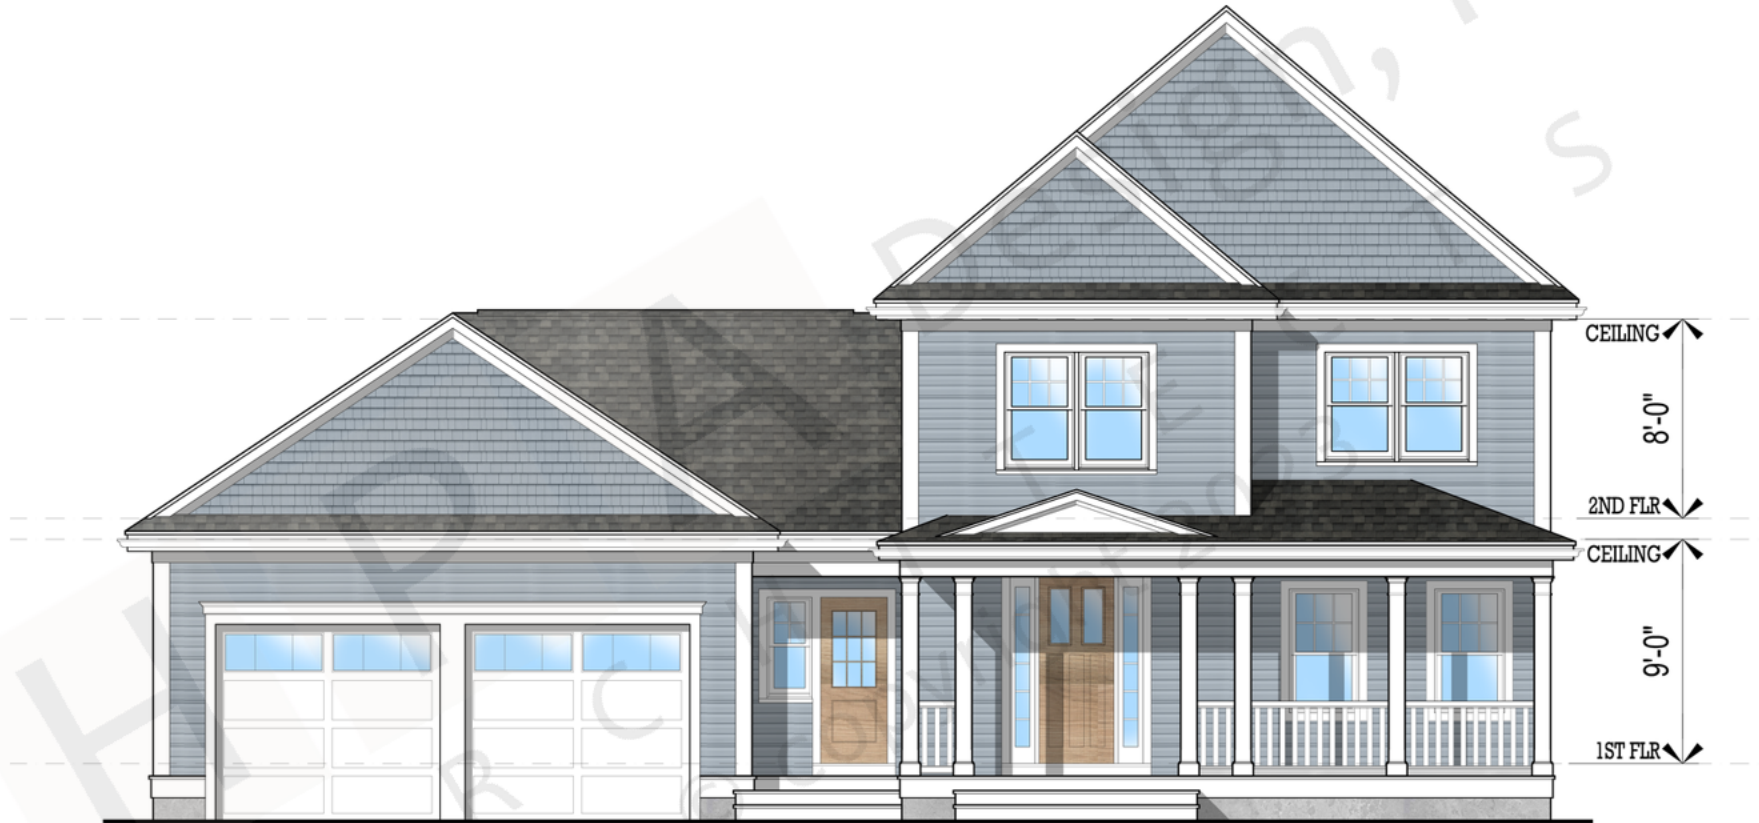

First: 1216 Bonus:
Second: 1141 Basement:
Total: 2357 Attic:

First: 1216 Bonus:
 Second: 1141 Basement:
 Total: 2357 Attic:

The square footage indicated is living space calculated from the exterior face of the wall stud. It does not include decks, porches, garages, volumes, uninhabitable & unconditioned spaces. All dimensions and square footages are approximate and subject to change without notice. HPA Design, Inc. assumes no responsibility for technical, typographical and other inaccuracies for errors. © copyright 2022 HPA Design, inc.

First: 1216 Bonus:
 Second: 1141 Basement:
 Total: 2357 Attic: