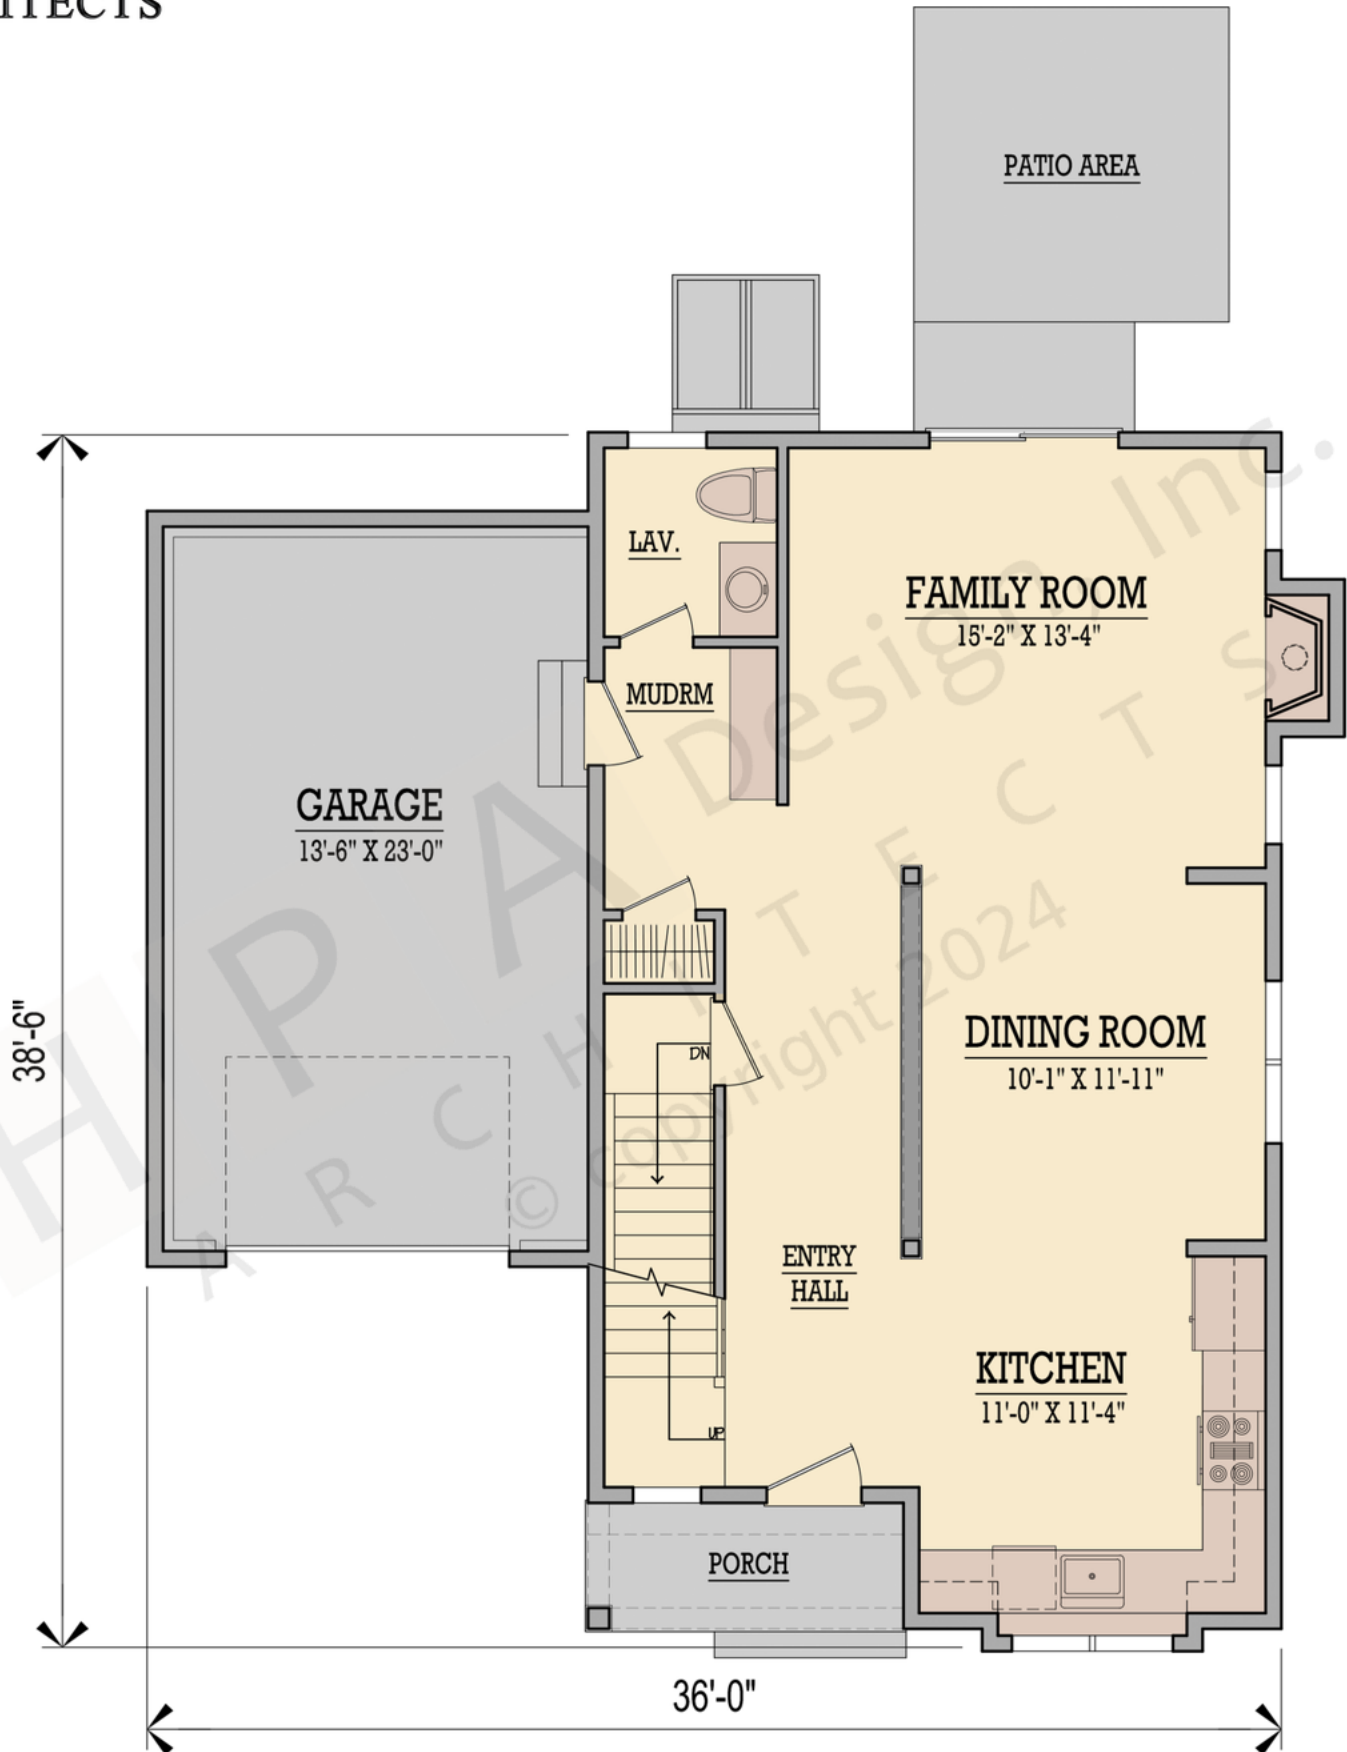

First: 801 Bonus:
Second: 1007 Basement:
Total: 1808 Attic:

The square footage indicated is living space calculated from the exterior face of the wall stud. It does not include decks, porches, garages, volumes, uninhabitable & unconditioned spaces. All dimensions and square footages are approximate and subject to change without notice. HPA Design, Inc. assumes no responsibility for technical, typographical and other inaccuracies for errors. © copyright 2023 HPA Design, inc.