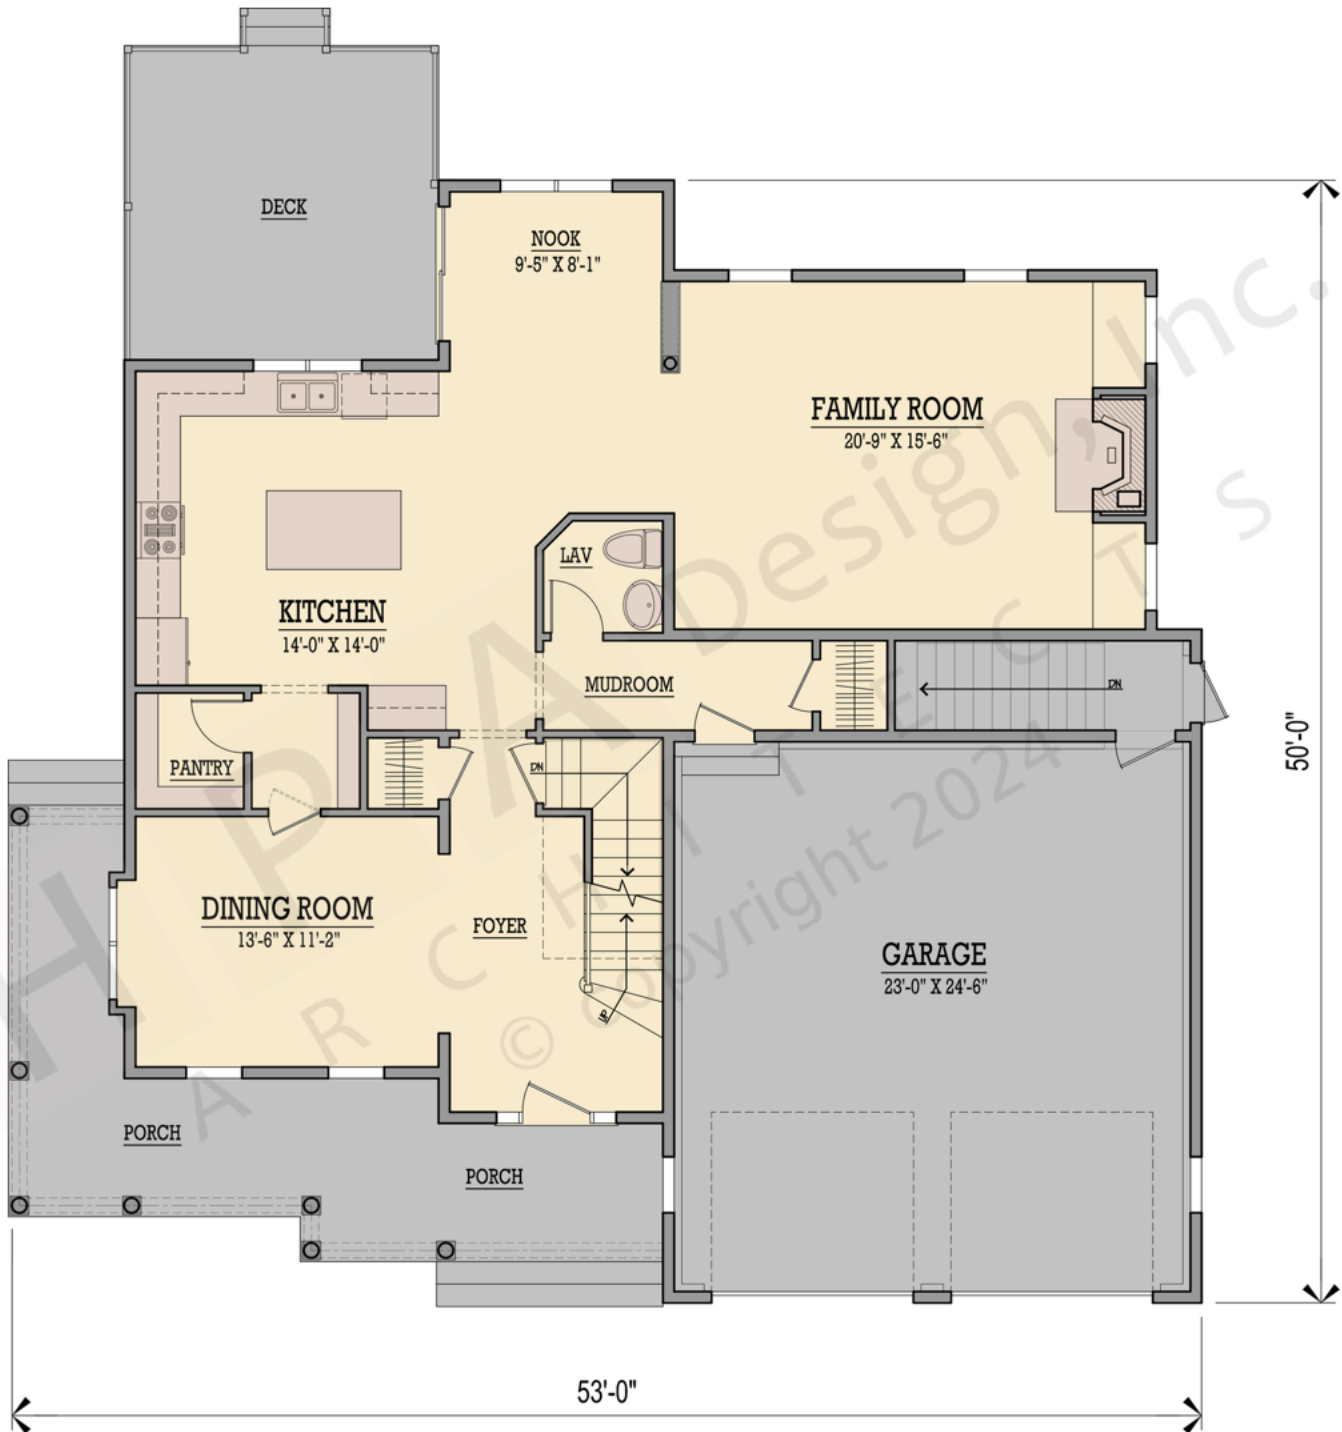

First: 1355 Bonus:
Second: 1551 Basement:
Total: 2906 Attic:

The square footage indicated is living space calculated from the exterior face of the wall stud. It does not include decks, porches, garages, volumes, uninhabitable & unconditioned spaces. All dimensions and square footages are approximate and subject to change without notice. HPA Design, Inc. assumes no responsibility for technical, typographical and other inaccuracies for errors. © copyright 2023 HPA Design, inc.