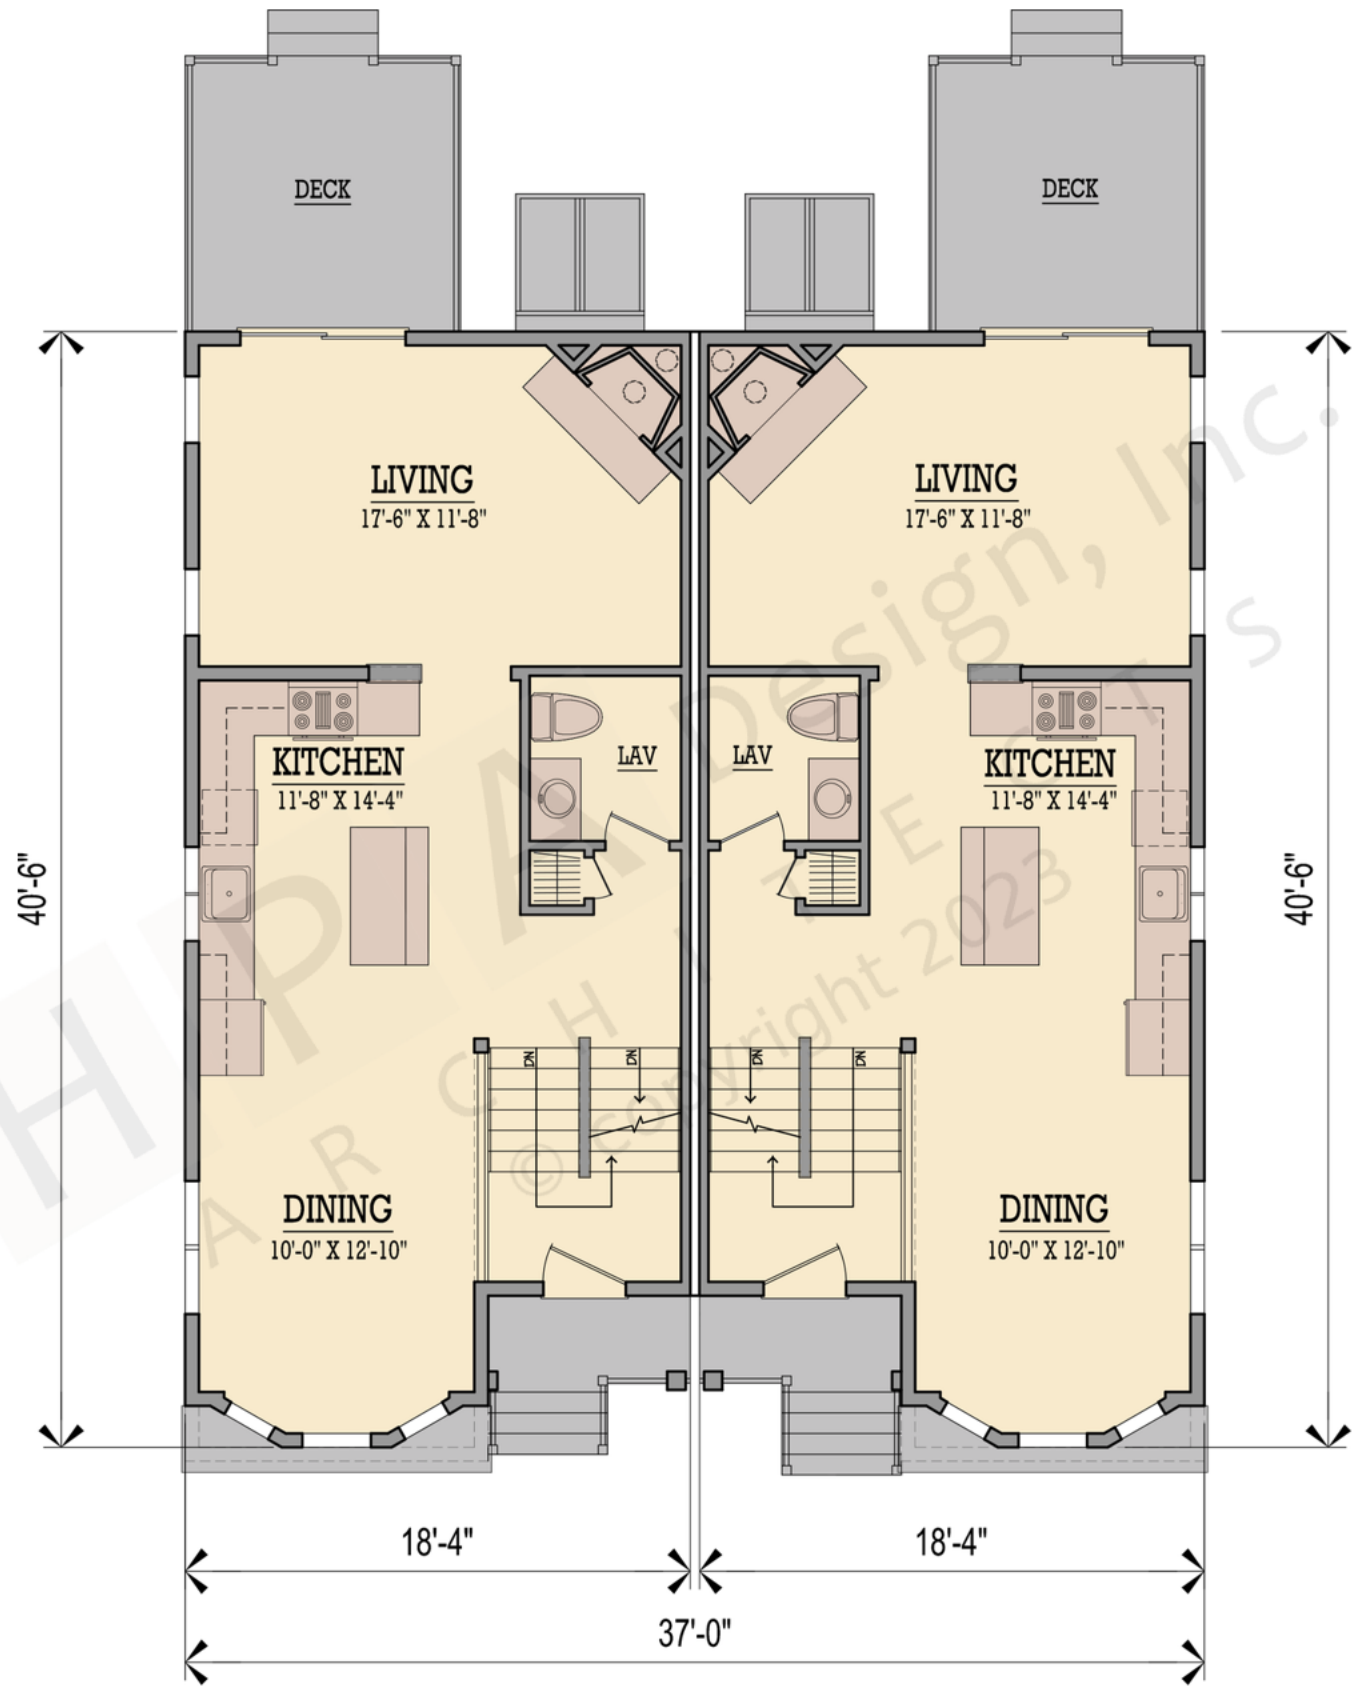

First: 696 Bonus:
 Second: 696 Basement: 453
 Total: 1392 Attic:

The square footage indicated is living space calculated from the exterior face of the wall stud. It does not include decks, porches, garages, volumes, uninhabitable & unconditioned spaces. All dimensions and square footages are approximate and subject to change without notice. HPA Design, Inc. assumes no responsibility for technical, typographical and other inaccuracies for errors. © copyright 2022 HPA Design, inc.

Design, Inc.
ARCHITECTS

Plan# 4516

First: 696 Bonus:
Second: 696 Basement: 453
Total: 1392 Attic: