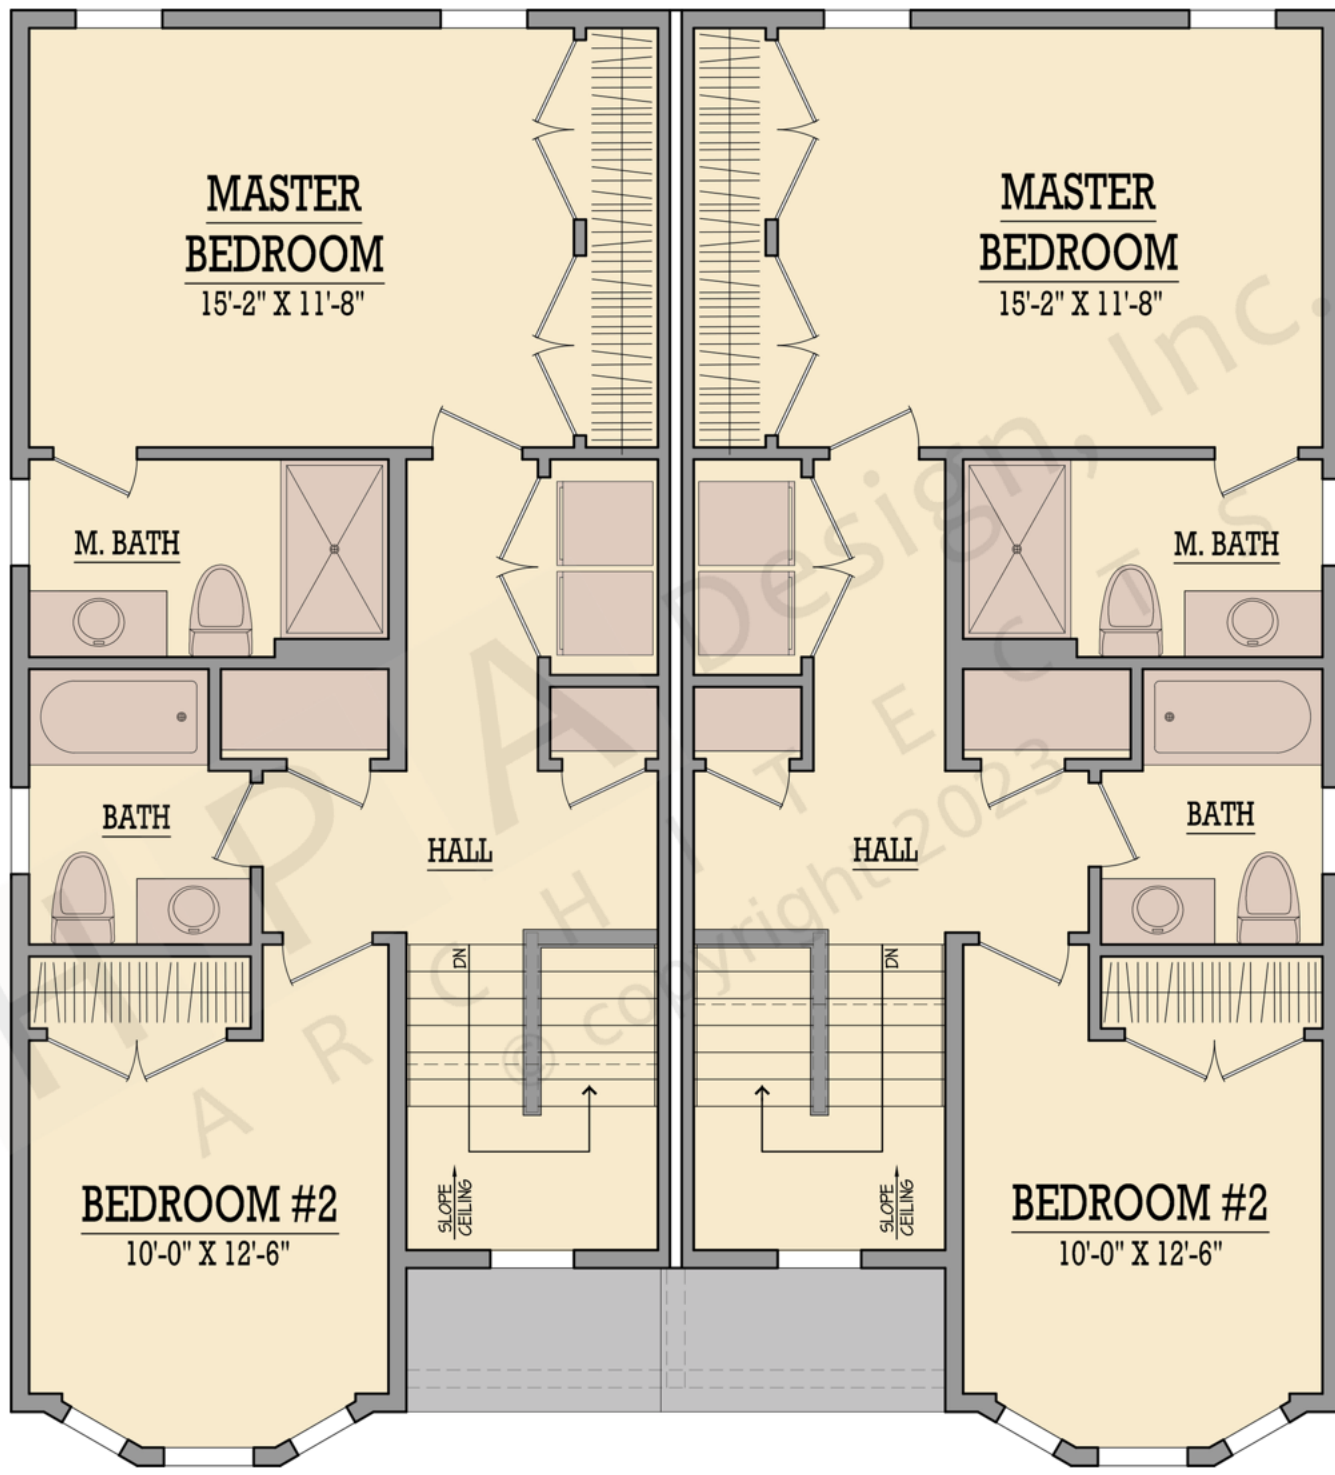

First: 696 Bonus:
 Second: 696 Basement: 453
 Total: 1392 Attic:

The square footage indicated is living space calculated from the exterior face of the wall stud. It does not include decks, porches, garages, volumes, uninhabitable & unconditioned spaces. All dimensions and square footages are approximate and subject to change without notice. HPA Design, Inc. assumes no responsibility for technical, typographical and other inaccuracies for errors. © copyright 2022 HPA Design, inc.

Design, Inc.
ARCHITECTS

Plan# 4516

First: 696 Bonus:
Second: 696 Basement: 453
Total: 1392 Attic: