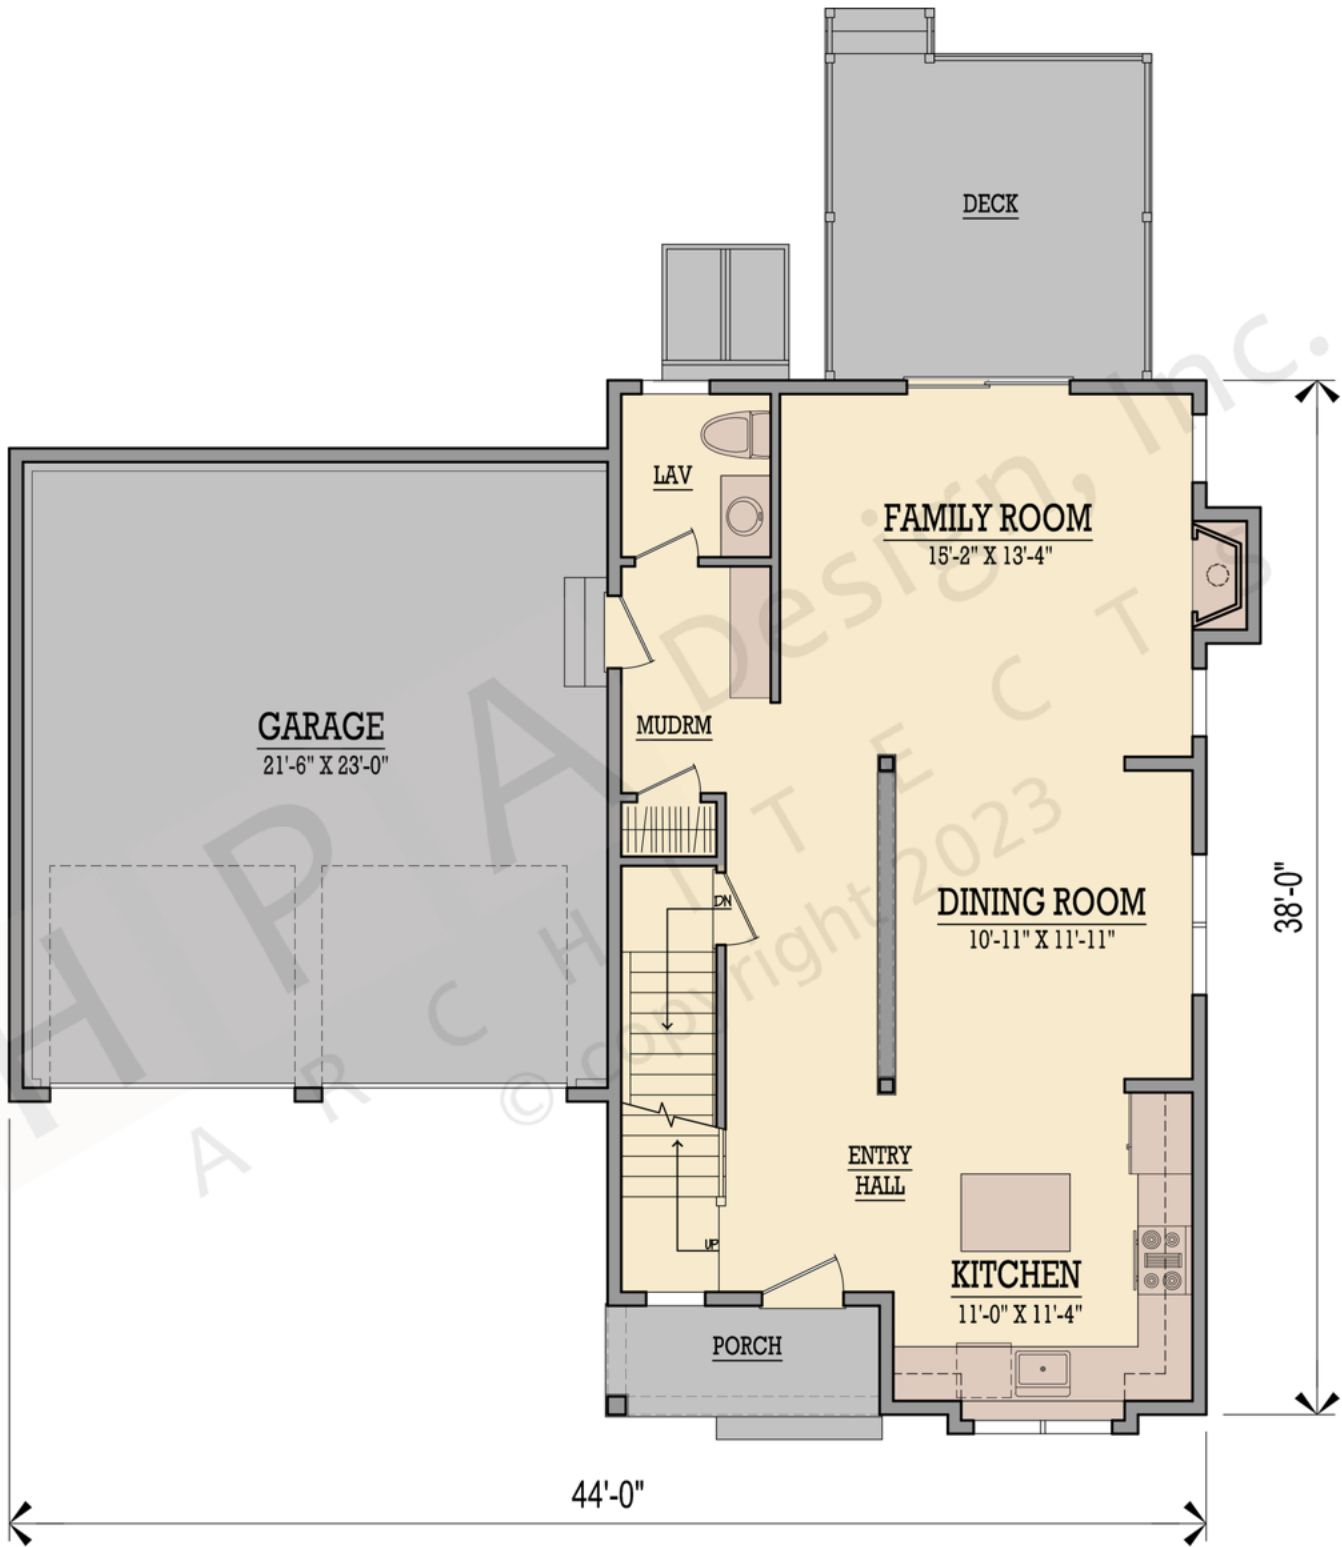

First: 796 Bonus:  
Second: 1257 Basement:  
Total: 2053 Attic:

The square footage indicated is living space calculated from the exterior face of the wall stud. It does not include decks, porches, garages, volumes, uninhabitable & unconditioned spaces. All dimensions and square footages are approximate and subject to change without notice. HPA Design, Inc. assumes no responsibility for technical, typographical and other inaccuracies for errors. © copyright 2022 HPA Design, inc.