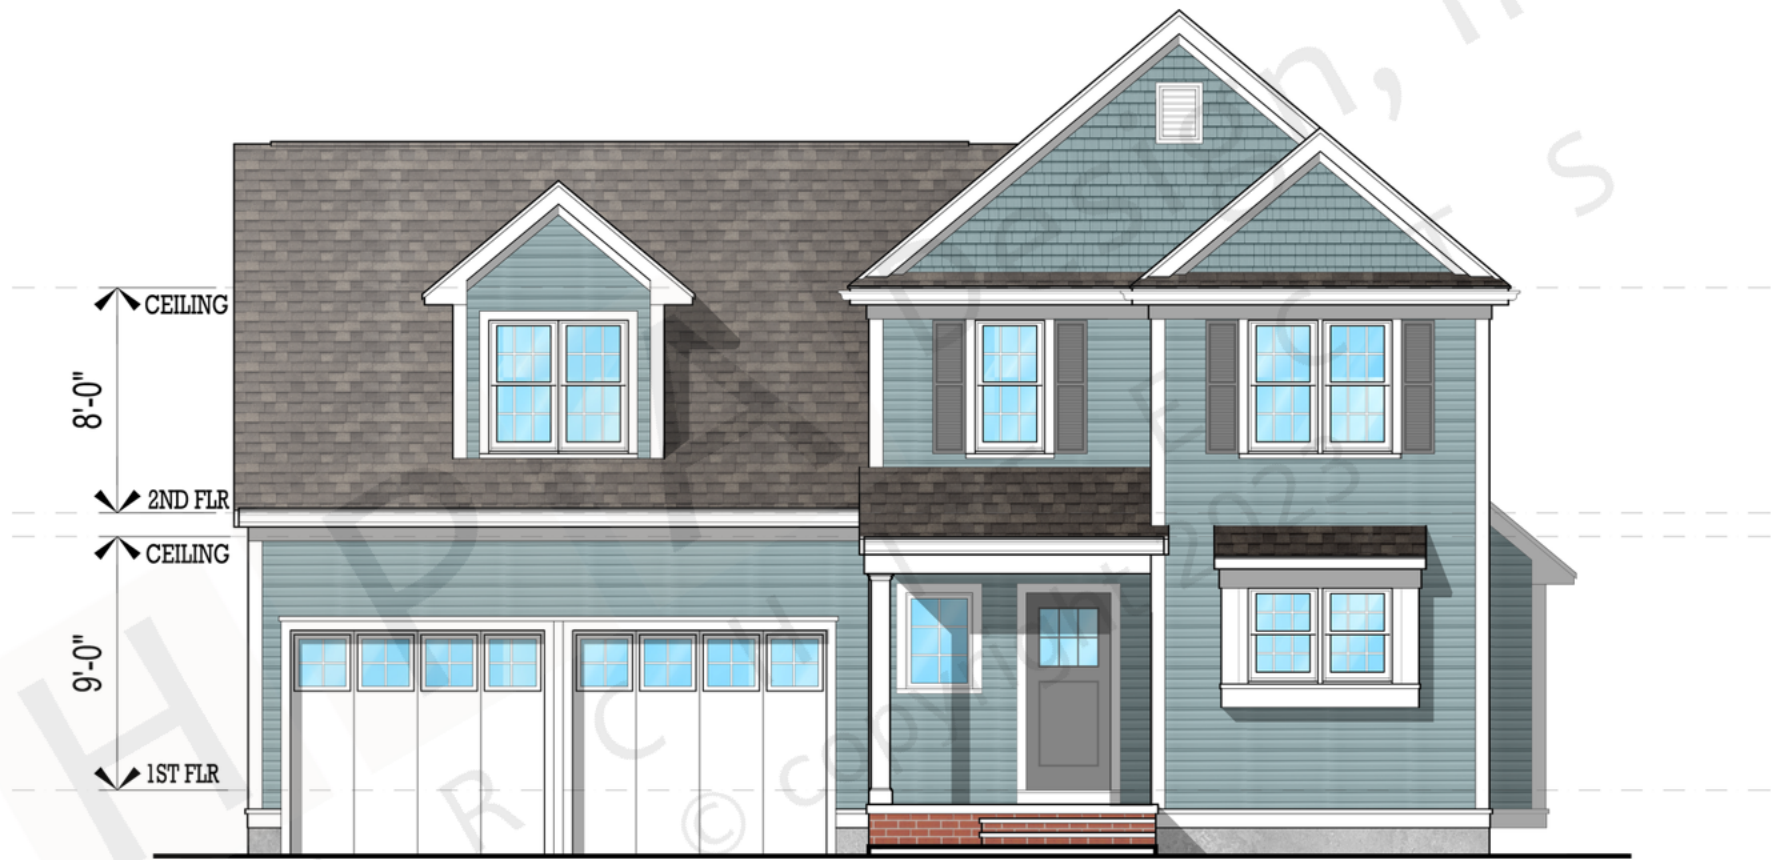

First: 796 Bonus:  
Second: 1257 Basement:  
Total: 2053 Attic:

The square footage indicated is living space calculated from the exterior face of the wall stud. It does not include decks, porches, garages, volumes, uninhabitable & unconditioned spaces. All dimensions and square footages are approximate and subject to change without notice. HPA Design, Inc. assumes no responsibility for technical, typographical and other inaccuracies for errors. © copyright 2022 HPA Design, inc.