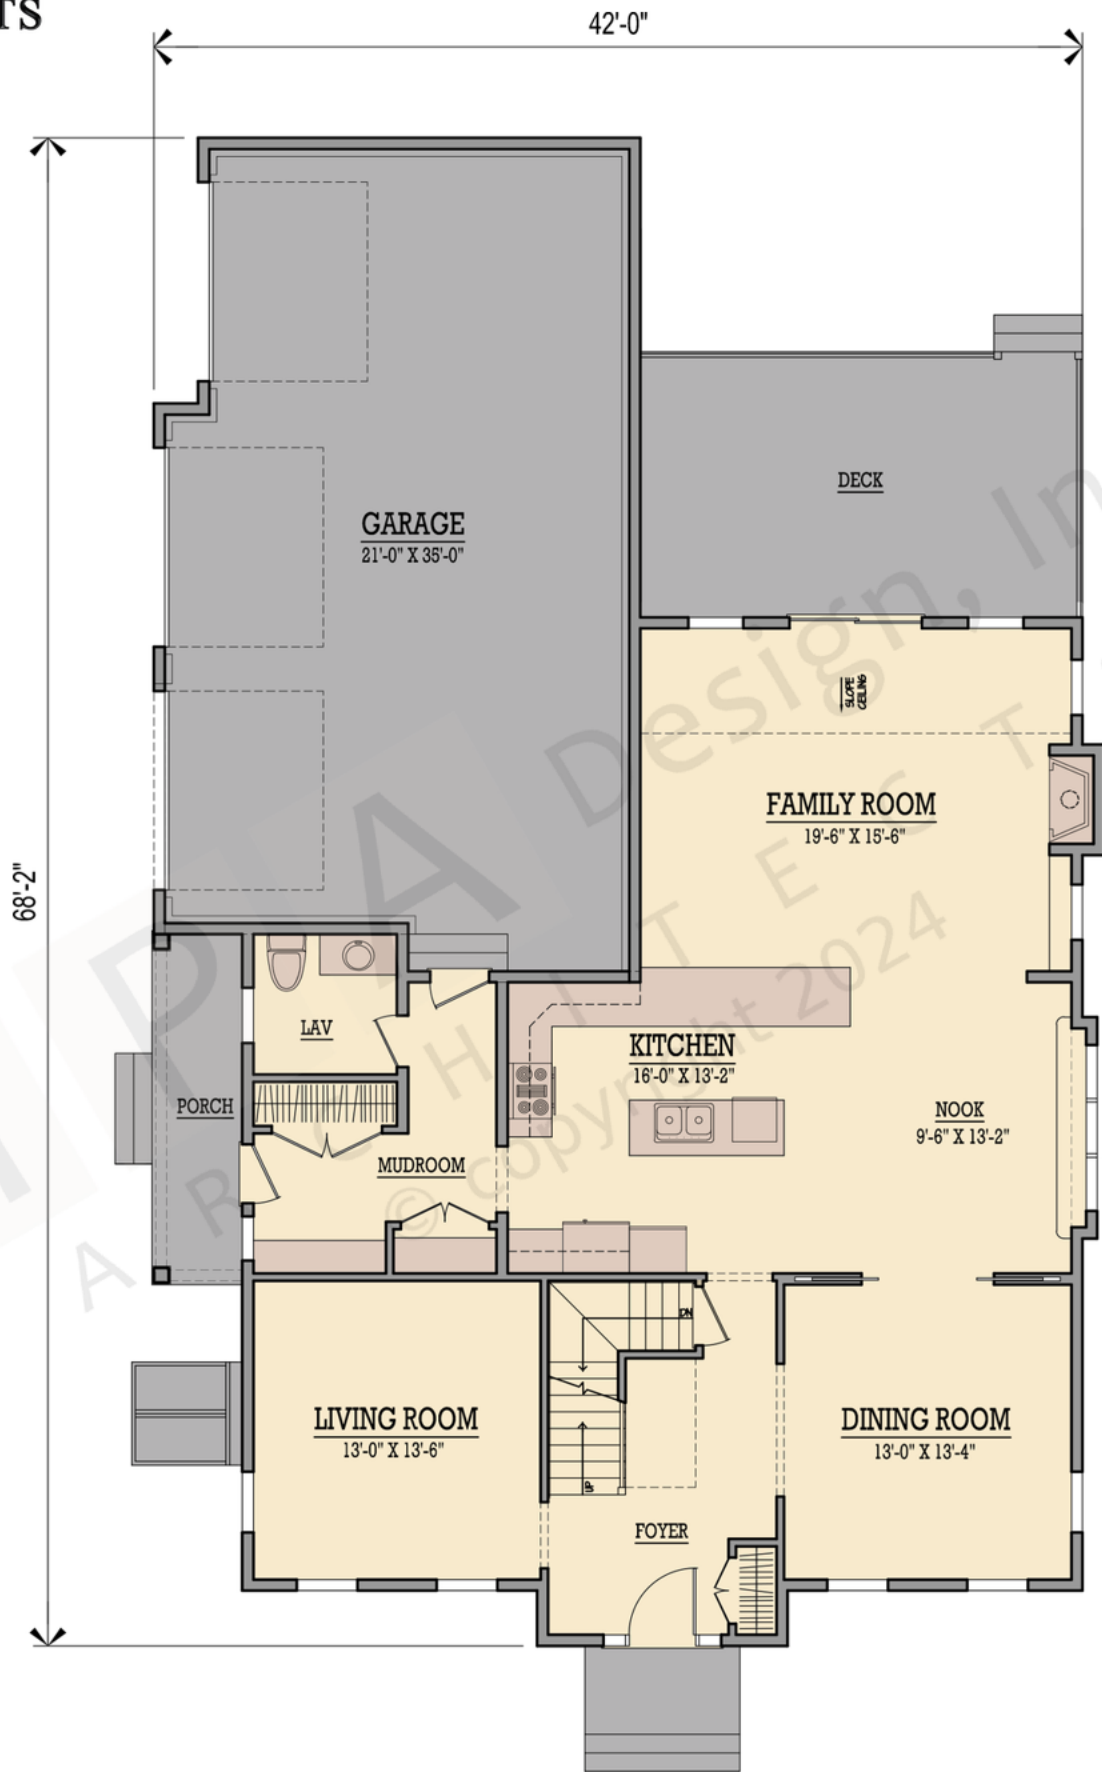

First: 1437 Bonus:
 Second: 1770 Basement:
 Total: 3207 Attic:

The square footage indicated is living space calculated from the exterior face of the wall stud. It does not include decks, porches, garages, volumes, uninhabitable & unconditioned spaces. All dimensions and square footages are approximate and subject to change without notice. HPA Design, Inc. assumes no responsibility for technical, typographical and other inaccuracies for errors. © copyright 2024 HPA Design, inc.

The square footage indicated is living space calculated from the exterior face of the wall stud. It does not include decks, porches, garages, volumes, uninhabitable & unconditioned spaces. All dimensions and square footages are approximate and subject to change without notice. HPA Design, Inc. assumes no responsibility for technical, typographical and other inaccuracies for errors. © copyright 2024 HPA Design, inc.