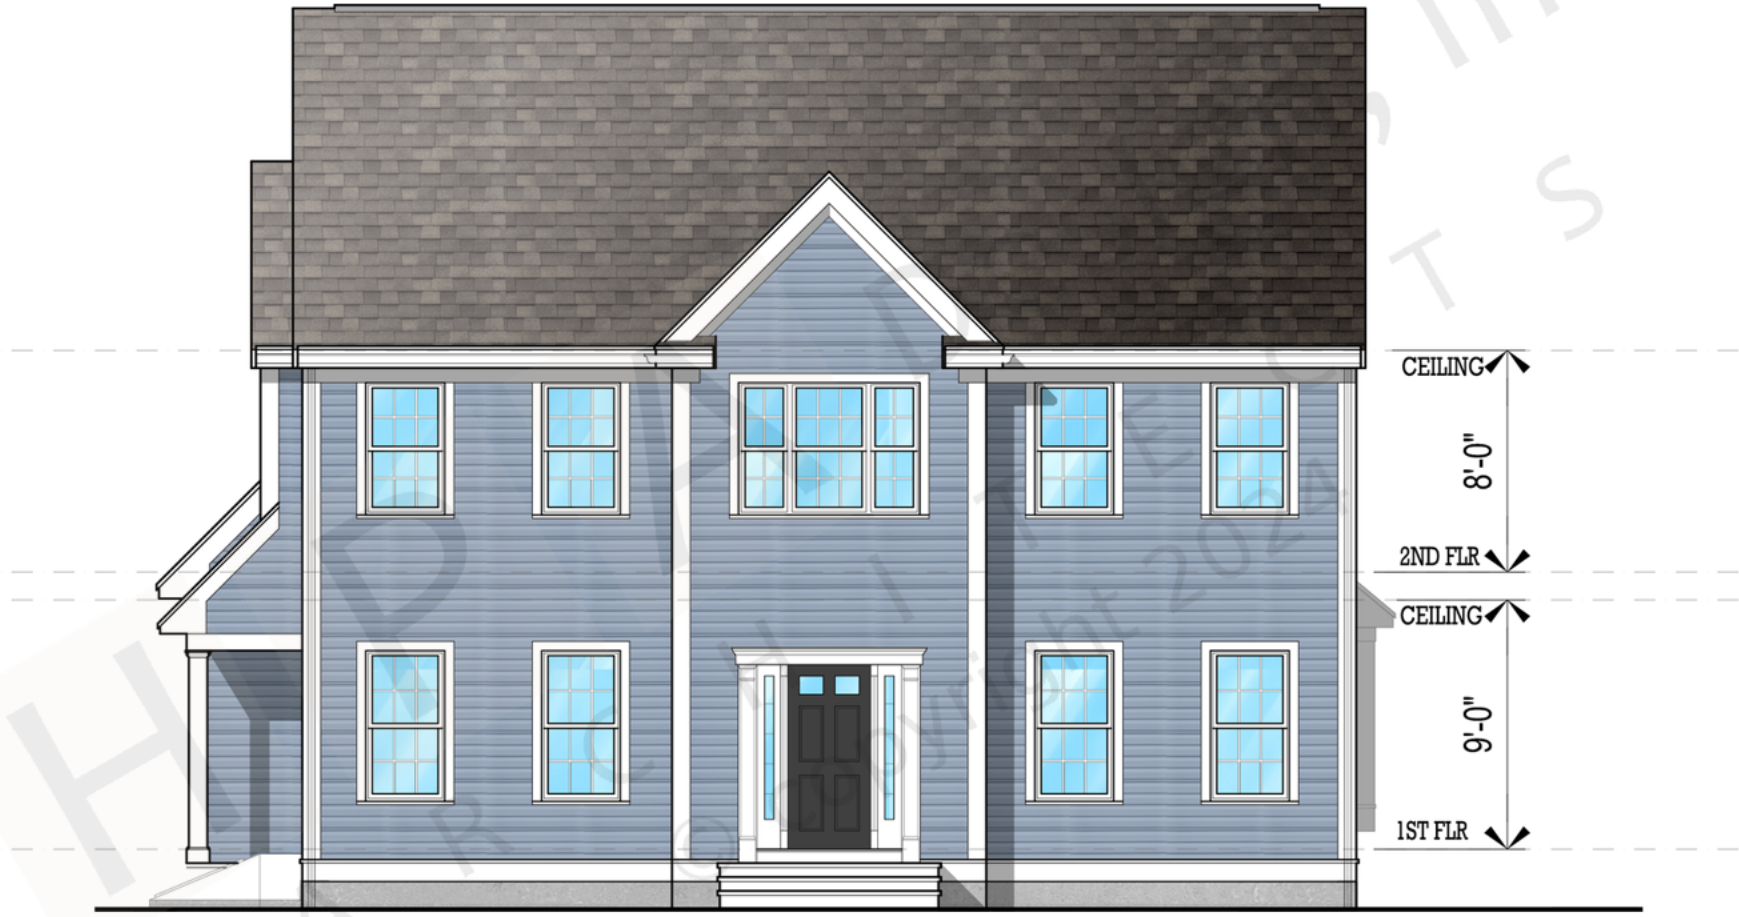

First: 1437 Bonus:
 Second: 1770 Basement:
 Total: 3207 Attic:

The square footage indicated is living space calculated from the exterior face of the wall stud. It does not include decks, porches, garages, volumes, uninhabitable & unconditioned spaces. All dimensions and square footages are approximate and subject to change without notice. HPA Design, Inc. assumes no responsibility for technical, typographical and other inaccuracies for errors. © copyright 2024 HPA Design, inc.

The square footage indicated is living space calculated from the exterior face of the wall stud. It does not include decks, porches, garages, volumes, uninhabitable & unconditioned spaces. All dimensions and square footages are approximate and subject to change without notice. HPA Design, Inc. assumes no responsibility for technical, typographical and other inaccuracies for errors. © copyright 2024 HPA Design, inc.