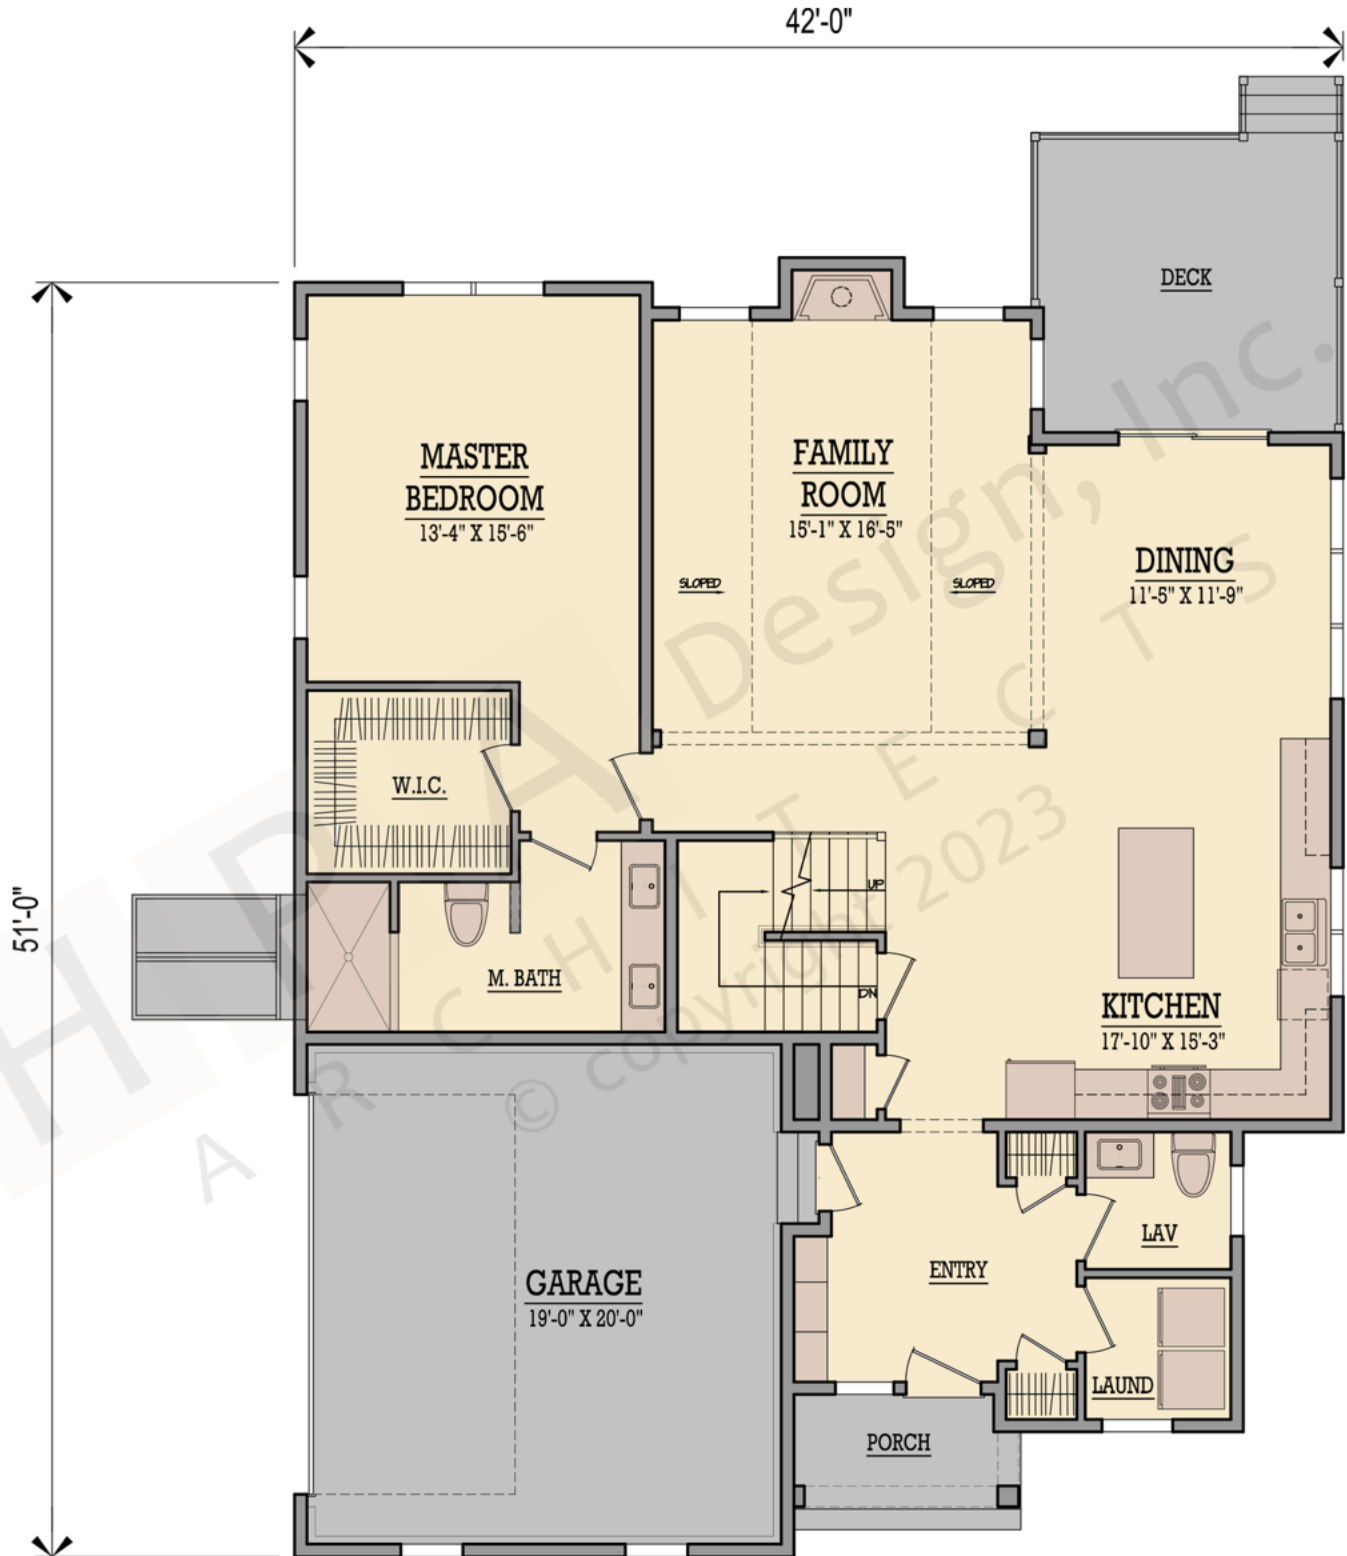

First: 1476 Bonus:  
Second: 731 Basement:  
Total: 2207 Attic:

The square footage indicated is living space calculated from the exterior face of the wall stud. It does not include decks, porches, garages, volumes, uninhabitable & unconditioned spaces. All dimensions and square footages are approximate and subject to change without notice. HPA Design, Inc. assumes no responsibility for technical, typographical and other inaccuracies for errors. © copyright 2022 HPA Design, inc.