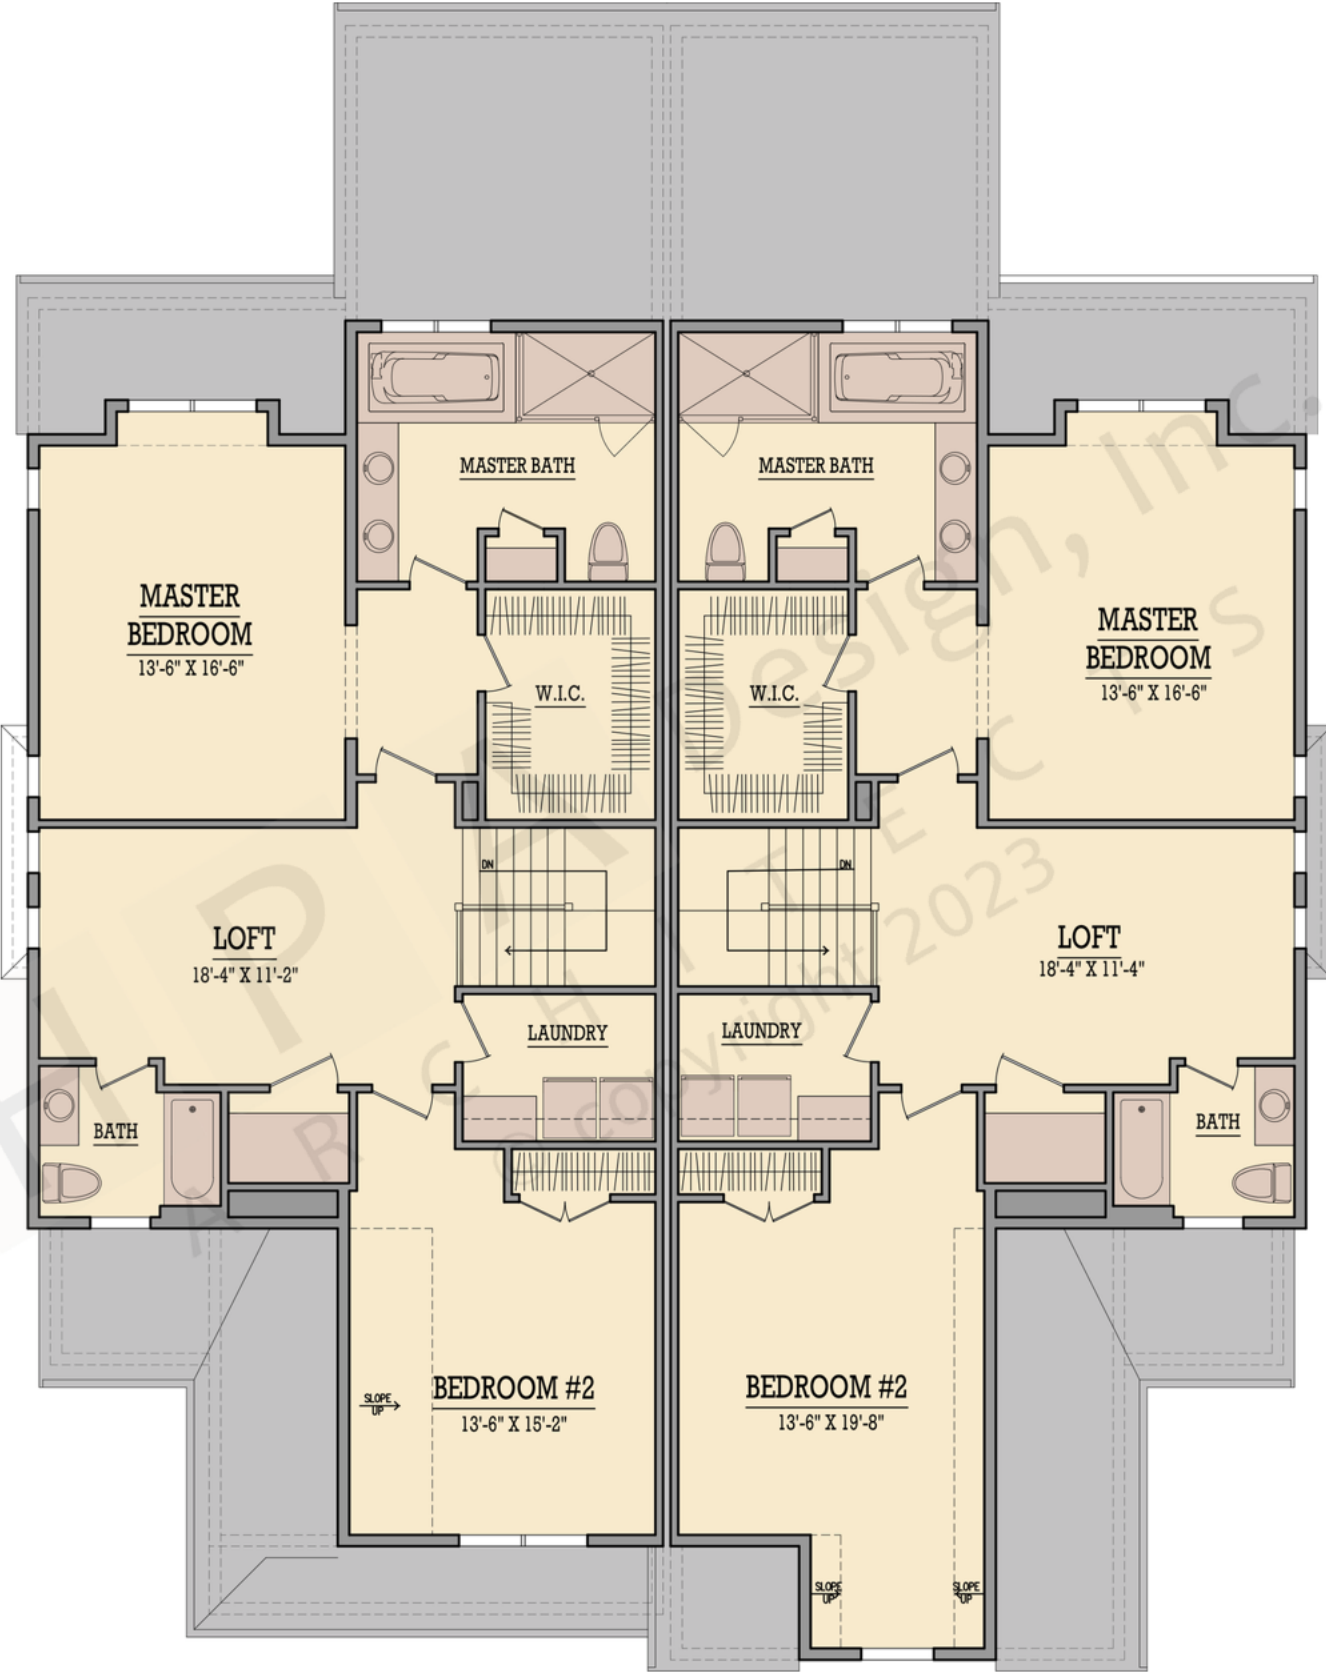

The square footage indicated is living space calculated from the exterior face of the wall stud. It does not include decks, porches, garages, volumes, uninhabitable & unconditioned spaces. All dimensions and square footages are approximate and subject to change without notice. HPA Design, Inc. assumes no responsibility for technical, typographical and other inaccuracies for errors. © copyright 2022 HPA Design, inc.

Design, Inc.
ARCHITECTS

Plan# 4575

First: 1228 Bonus:
Second: 1284 Basement: 831
Total: 2512 Attic:

Design, Inc.
ARCHITECTS

Plan# 4575

First: 1228 Bonus:
Second: 1284 Basement: 831
Total: 2512 Attic: