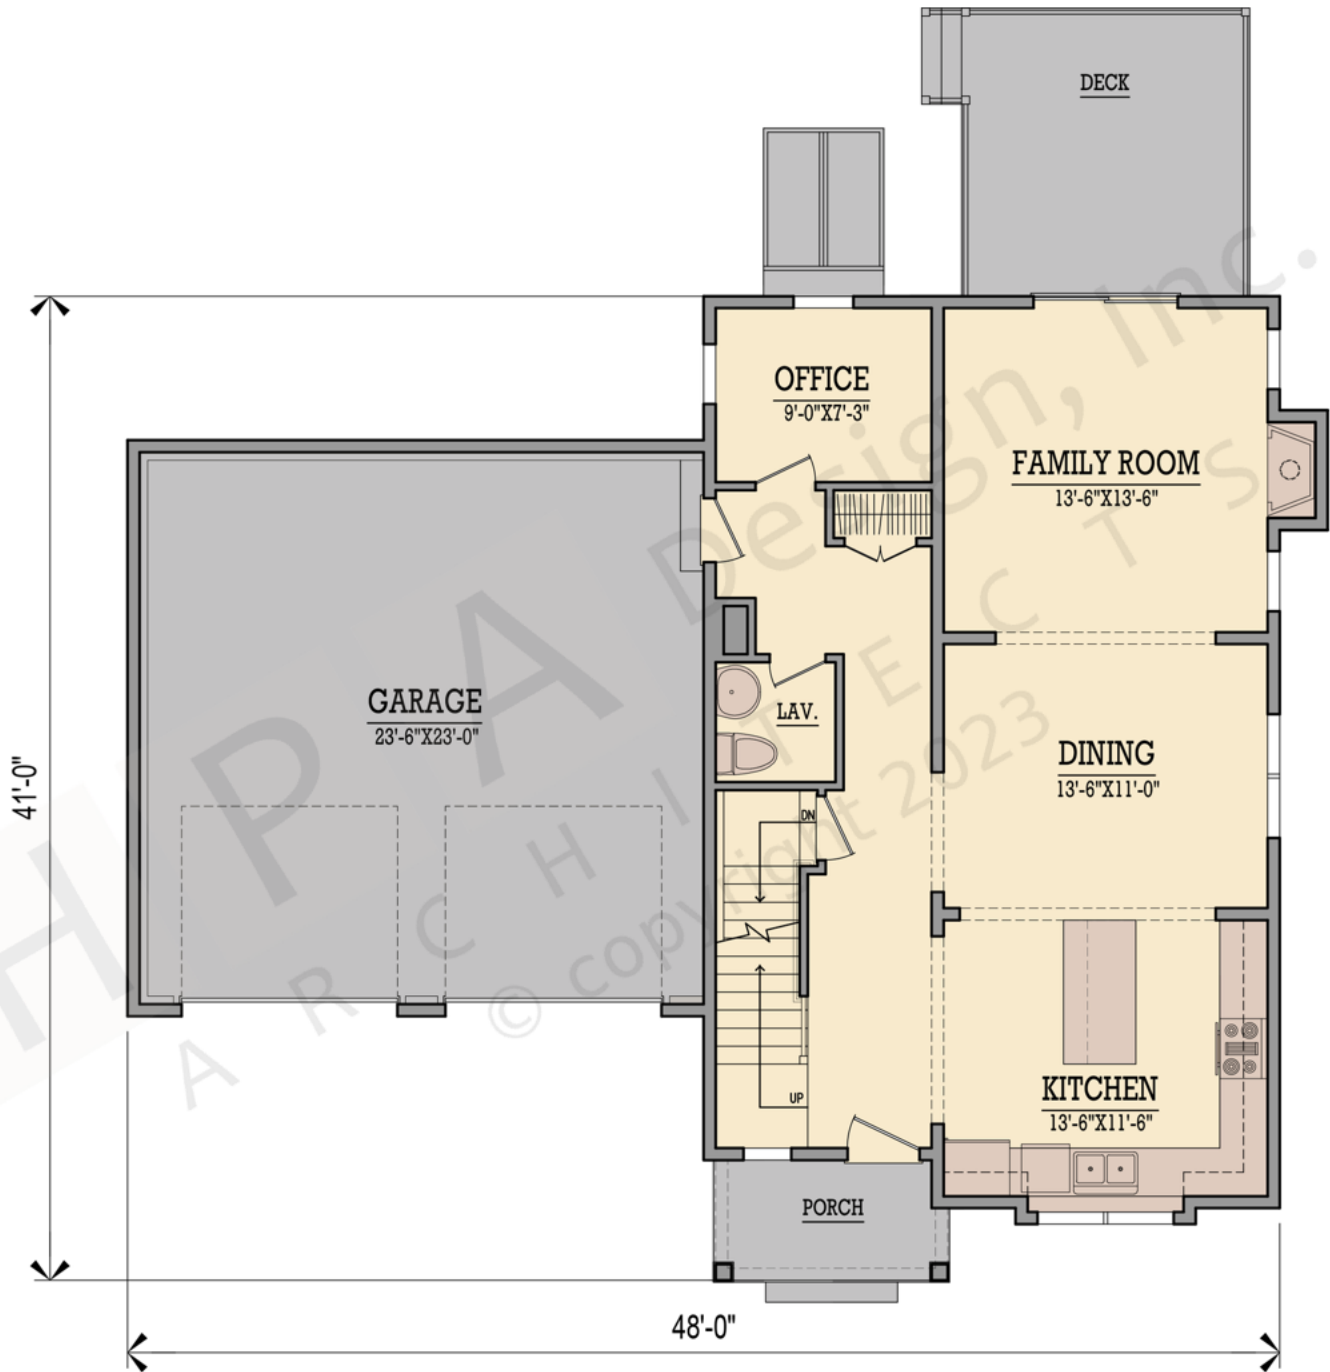

First: 893 Bonus:
Second: 1354 Basement:
Total: 2247 Attic:

The square footage indicated is living space calculated from the exterior face of the wall stud. It does not include decks, porches, garages, volumes, uninhabitable & unconditioned spaces. All dimensions and square footages are approximate and subject to change without notice. HPA Design, Inc. assumes no responsibility for technical, typographical and other inaccuracies for errors. © copyright 2022 HPA Design, inc.