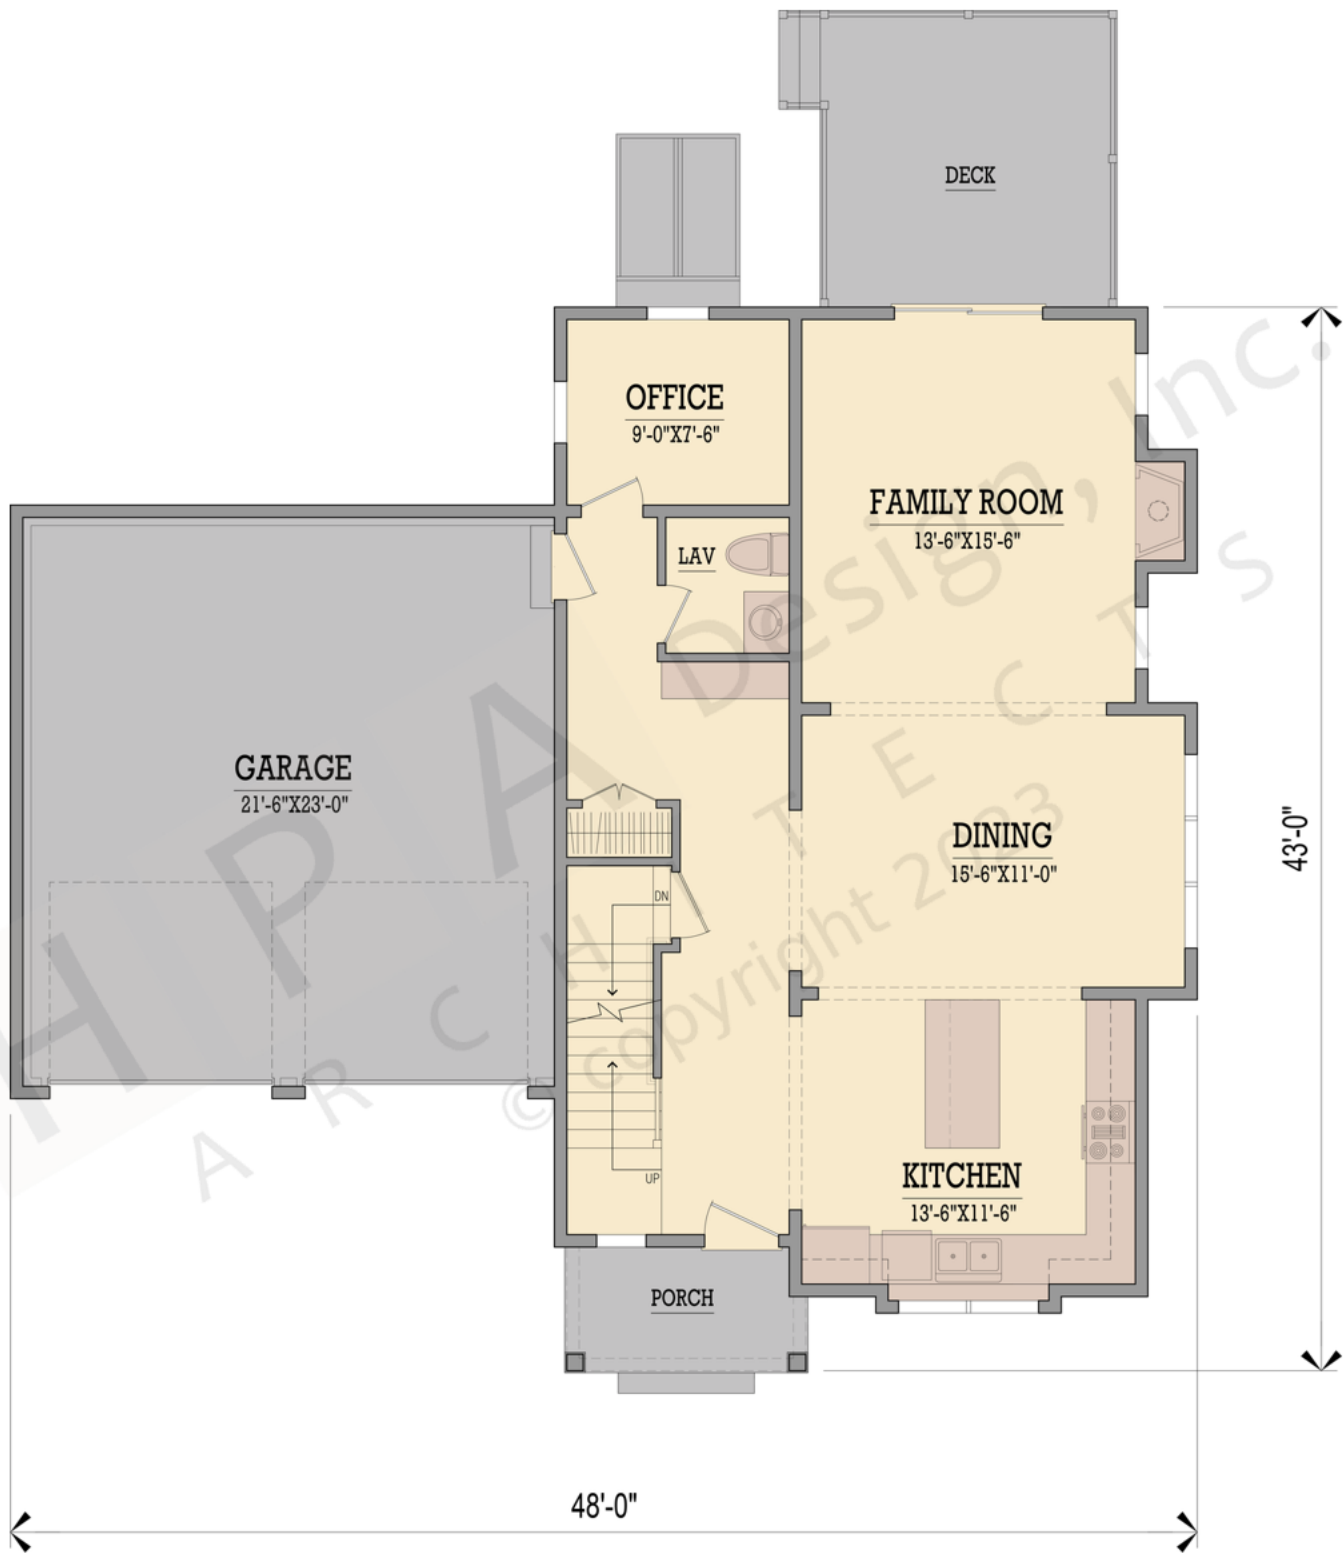

First: 970 Bonus:  
Second: 1262 Basement:  
Total: 2232 Attic:

The square footage indicated is living space calculated from the exterior face of the wall stud. It does not include decks, porches, garages, volumes, uninhabitable & unconditioned spaces. All dimensions and square footages are approximate and subject to change without notice. HPA Design, Inc. assumes no responsibility for technical, typographical and other inaccuracies for errors. © copyright 2022 HPA Design, inc.