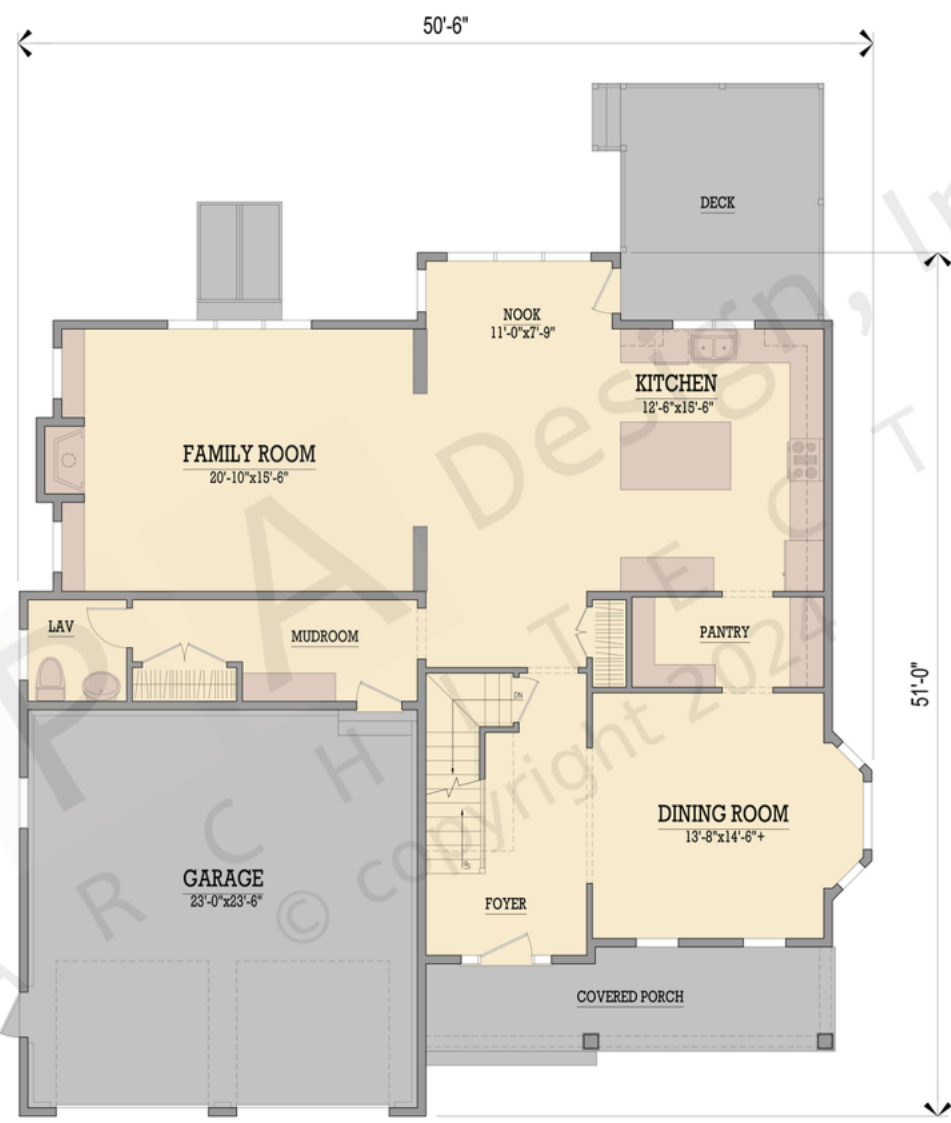

First: 1491 Bonus:  
Second: 1761 Basement:  
Total: 3252 Attic:

The square footage indicated is living space calculated from the exterior face of the wall stud. It does not include decks, porches, garages, volumes, uninhabitable & unconditioned spaces. All dimensions and square footages are approximate and subject to change without notice. HPA Design, Inc. assumes no responsibility for technical, typographical and other inaccuracies for errors. © copyright 2024 HPA Design, inc.

The square footage indicated is living space calculated from the exterior face of the wall stud. It does not include decks, porches, garages, volumes, uninhabitable & unconditioned spaces. All dimensions and square footages are approximate and subject to change without notice. HPA Design, Inc. assumes no responsibility for technical, typographical and other inaccuracies for errors. © copyright 2024 HPA Design, inc.