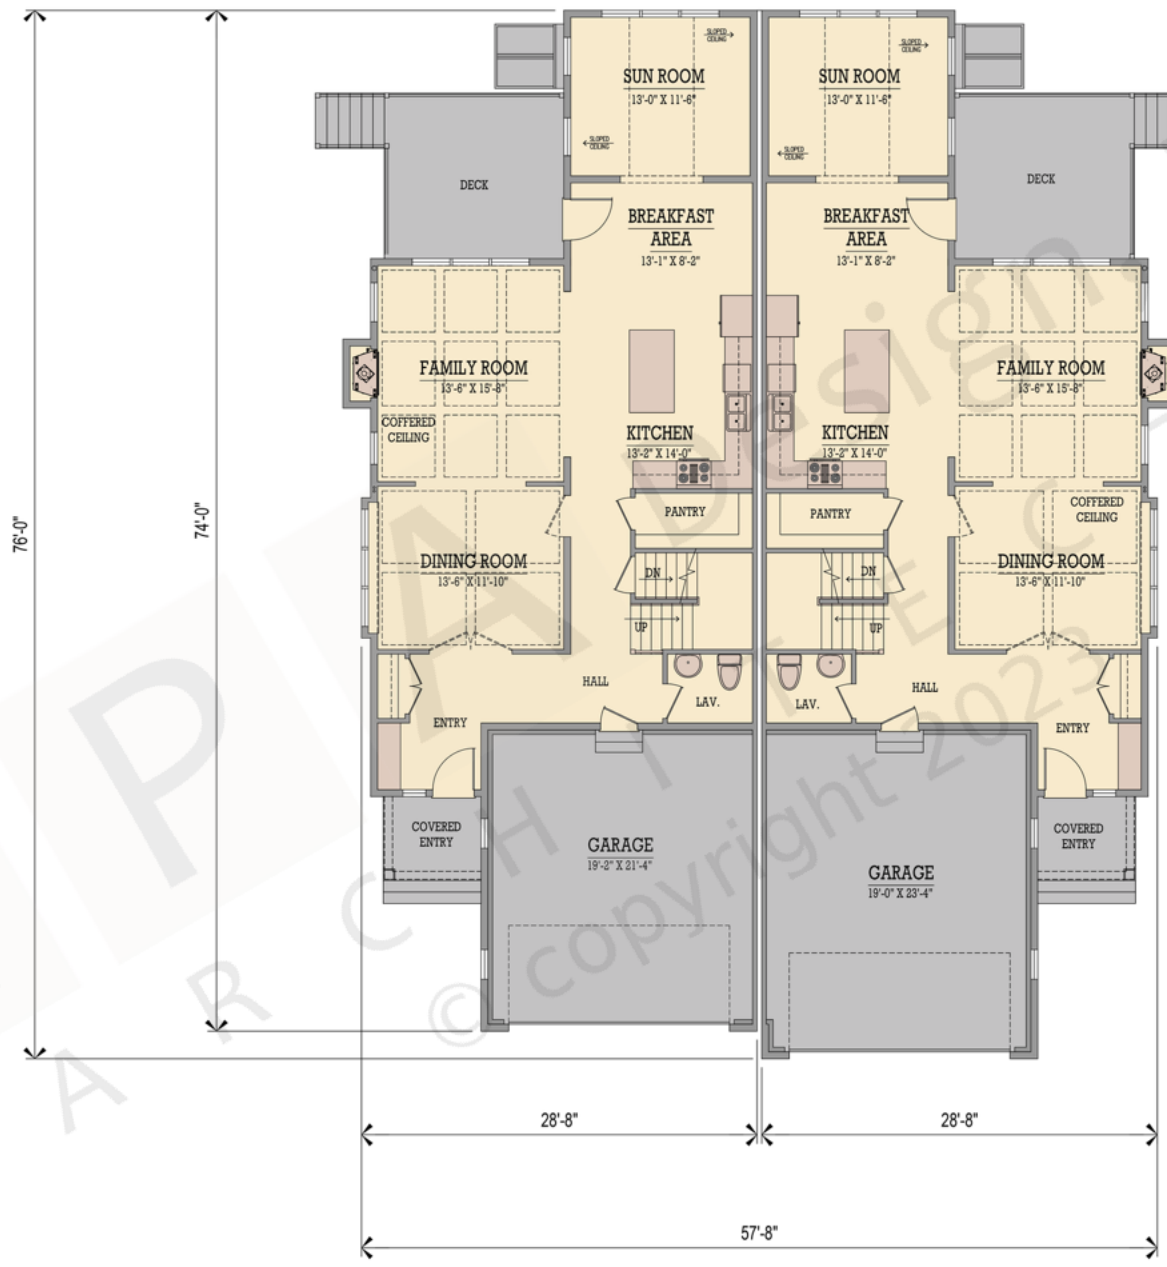

First: 1250 Bonus:
Second: 1286 Basement:
Total: 2536 Attic:

The square footage indicated is living space calculated from the exterior face of the wall stud. It does not include decks, porches, garages, volumes, uninhabitable & unconditioned spaces. All dimensions and square footages are approximate and subject to change without notice. HPA Design, Inc. assumes no responsibility for technical, typographical and other inaccuracies for errors. © copyright 2022 HPA Design, inc.