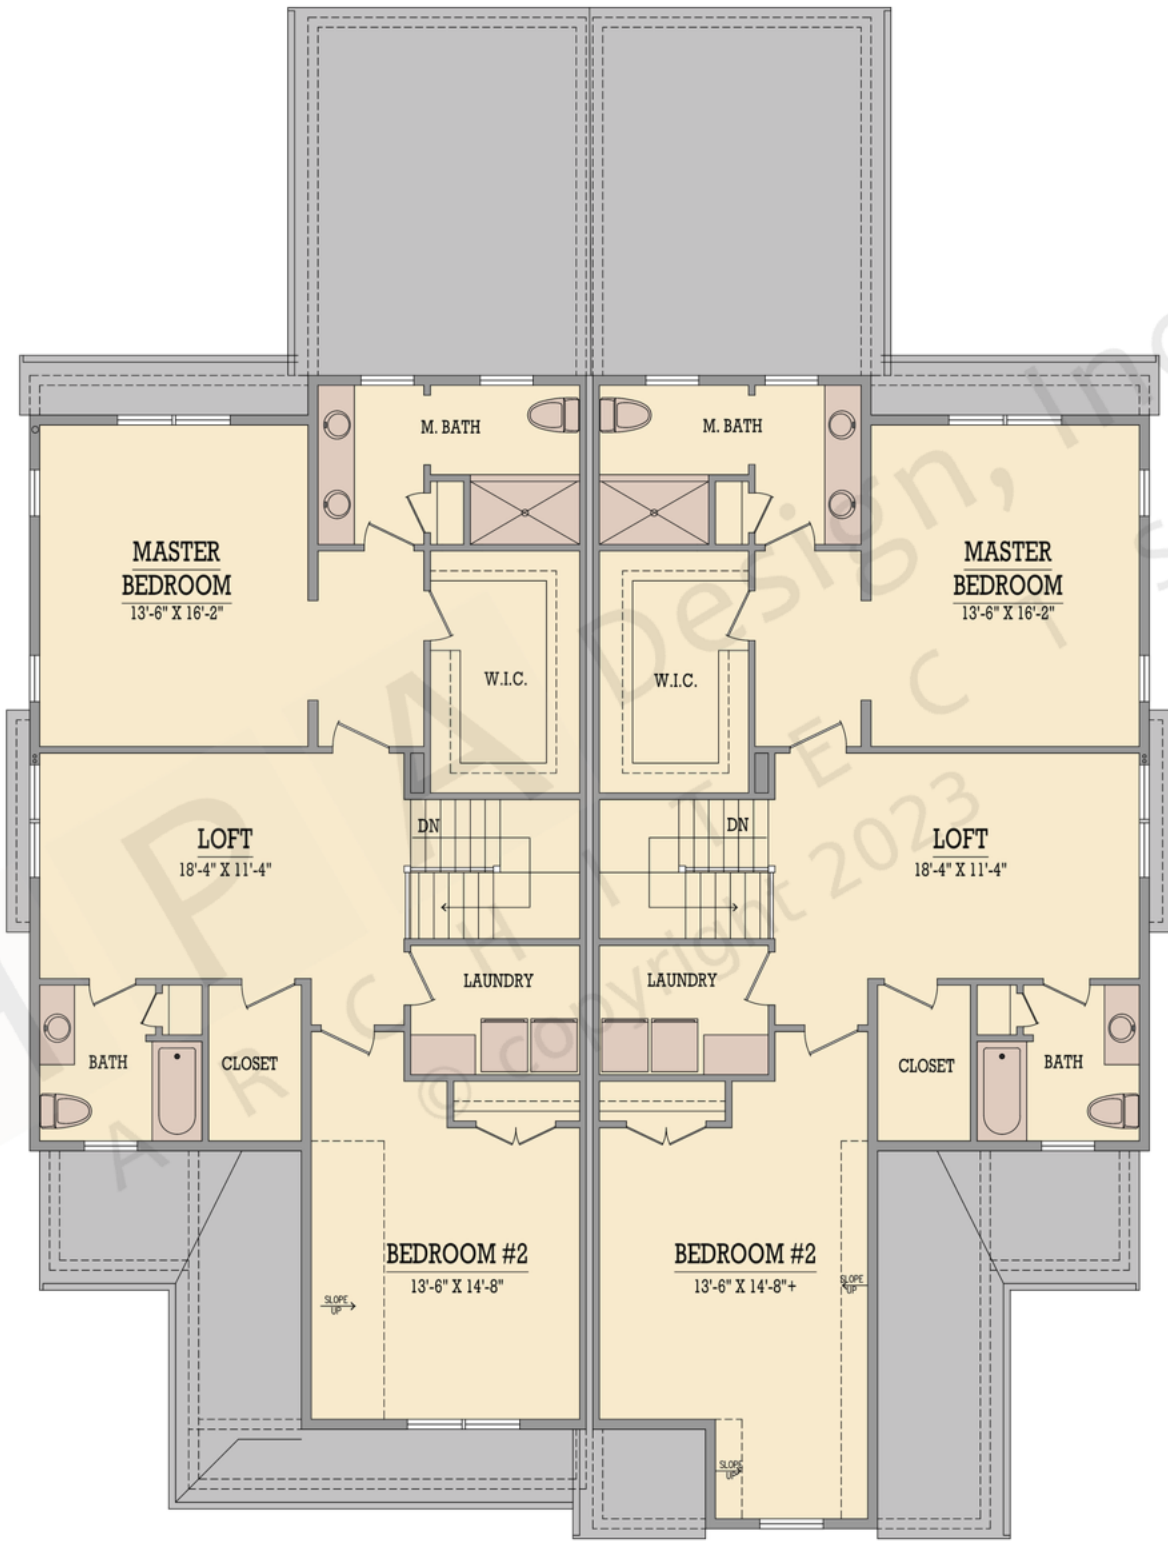

First: 1250 Bonus:
Second: 1286 Basement:
Total: 2536 Attic:

The square footage indicated is living space calculated from the exterior face of the wall stud. It does not include decks, porches, garages, volumes, uninhabitable & unconditioned spaces. All dimensions and square footages are approximate and subject to change without notice. HPA Design, Inc. assumes no responsibility for technical, typographical and other inaccuracies for errors. © copyright 2022 HPA Design, inc.