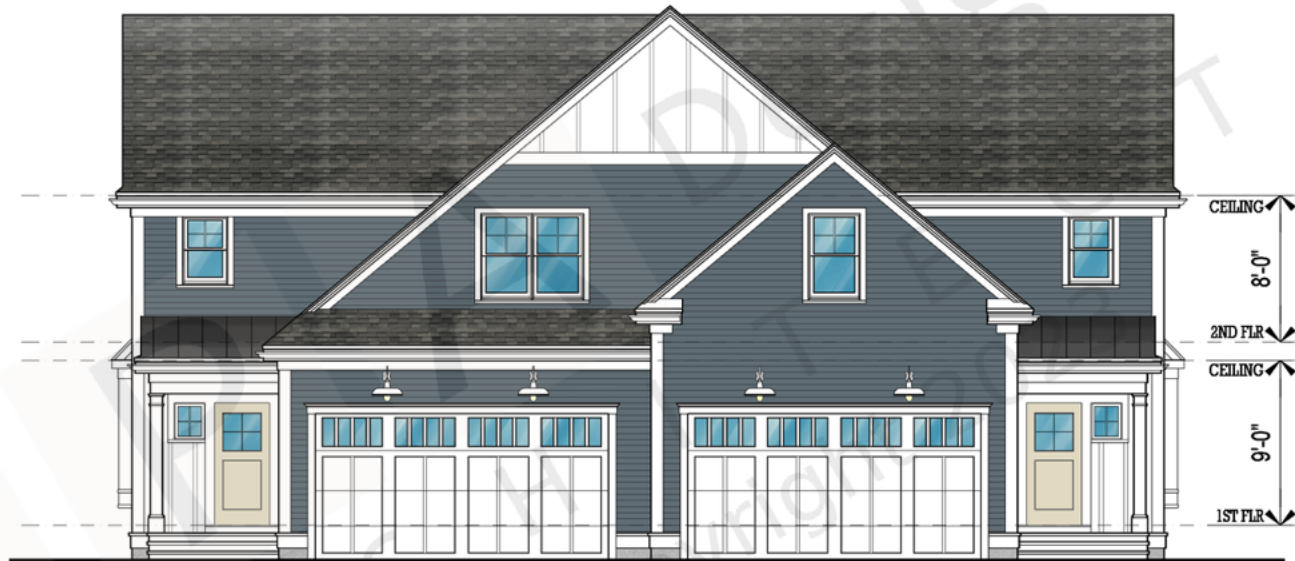

First: 1250 Bonus:
Second: 1286 Basement:
Total: 2536 Attic:

The square footage indicated is living space calculated from the exterior face of the wall stud. It does not include decks, porches, garages, volumes, uninhabitable & unconditioned spaces. All dimensions and square footages are approximate and subject to change without notice. HPA Design, Inc. assumes no responsibility for technical, typographical and other inaccuracies for errors. © copyright 2022 HPA Design, inc.